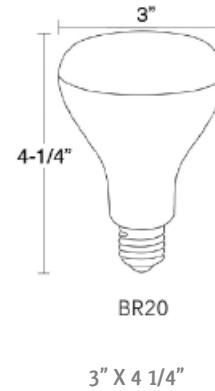

DIMENSIONS:

BR20-7W-30K-D
BR20-7W-50K-D

BR20

Westgate's dimmable LED lamp technology provides a soft, even illumination without hot spots or LED imaging. Our compact size and excellent thermal management make Westgate LED lamps the choice of professionals.

ELECTRICAL SPECIFICATIONS:

- Voltage: 120V A/C 60Hz
- Wattage: 7W
- Other wattage: 15W & 18W
- Power factor: ≥0.8
- Operating temp: -20~+45°C

LIGHTING SPECIFICATIONS:

- Color: 2700K/3000K(Warm White) 5000K(Cool White)
- CRI: >80
- Beam angle: 120°
- Base: E26
- Lumens: 525lm
- Lifespan: 35000 Hours
- Dimmable: Yes