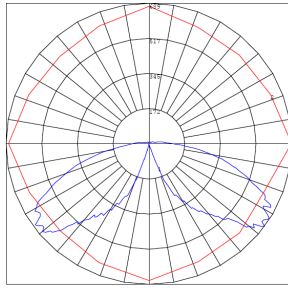

Photometrics: BOL-G2-103D-MCTP