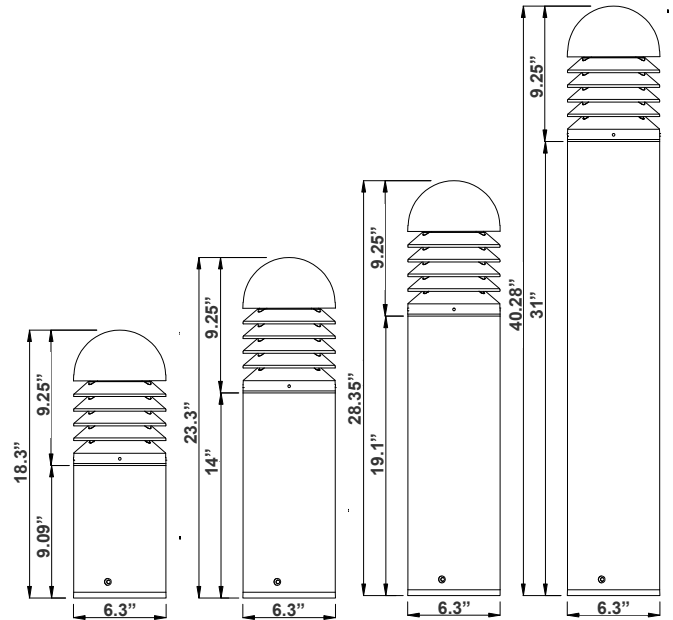

Customer Name: _____

Project Name: _____

Note: 6 1/3" | Type: _____

Avail Finish:

18.3" (H) x 6.3" (D)
23.3" (H) x 6.3" (D)
28.35" (H) x 6.3" (D)
40.28" (H) x 6.3" (D)

The G7 External-Louver Modular Bollard System is a versatile, durable, and customizable outdoor lighting solution. Designed with an external louver system, it provides glare control and efficient light distribution. Its modular design allows for flexibility in height, configuration, and style, making it ideal for illuminating pathways, landscapes, and architectural spaces while blending seamlessly with modern aesthetics.

Features

- Corrosion Resistant Aluminum for Exterior
- Wattage & CCT Selectable Switches inside fixture
- 7-Year Warranty

Technical Specifications

Electrical:

- Voltage: 120-277VAC
- Wattage: 10W/18W/25W
- Power Factor: >0.9
- Efficacy: 100 LPW

- Dome Top With External Louver
- Corrosion Resistant Aluminum for Exterior
- Mounting Accessories & Anchor Bolts Included (7-1/2" long)
- Operating Temperature: -40°F to 113°F
- 7 Years Warranty
- IP Rating: IP65, Wet Locations

Area 75'x 65' Mounting Height: 9'

Other Views:

Head

BOL-G7-100D-MCTP-BK
G7 BOLLARD HEAD

+

Shaft

Avail.in:9" / 14" & 19" / 31"
(Sold Separately)

BOL-G7-SHAFT-9-BK
BOL-G7-SHAFT-14-BK
BOL-G7-SHAFT-19-BK
BOL-G7-SHAFT-31-BK