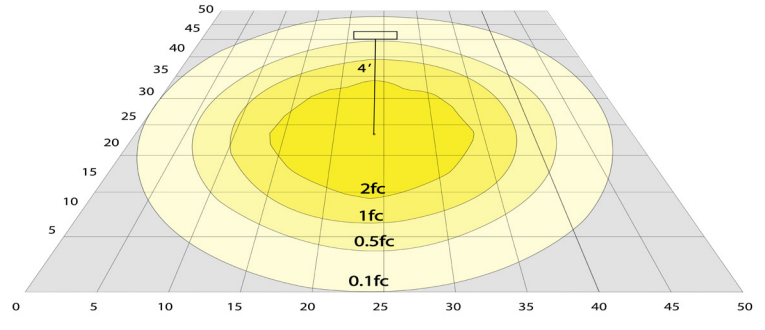

Photometrics: BOL-G2-103D-MCTP

BUD Rating: B1-U3-G2

Area 75'x 65' Mounting Height: 9'

Other Views:

BOL-G7-100D-MCTP-BK
G7 BOLLARD HEAD

+

Avail.in:9" / 14" & 19" / 31"
(Sold Separately)

BOL-G7-SHAFT-9-BK
BOL-G7-SHAFT-14-BK
BOL-G7-SHAFT-19-BK
BOL-G7-SHAFT-31-BK

+

Anchor Bolts
& Mounting Plate
(Sold Separately)

BOL-G7-ABK

=

BOL-G7-100D-MCTP-BR
G7 BOLLARD HEAD

+

Avail.in:9" / 14" & 19" / 31"
(Sold Separately)

BOL-G7-SHAFT-9-BR
BOL-G7-SHAFT-14-BR
BOL-G7-SHAFT-19-BR
BOL-G7-SHAFT-31-BR

+

Anchor Bolts
& Mounting Plate
(Sold Separately)

BOL-G7-ABK

=

BOL-G7-100D-MCTP-SIL
G7 BOLLARD HEAD

+

Avail.in:9" / 14" & 19" / 31"
(Sold Separately)

BOL-G7-SHAFT-9-SIL
BOL-G7-SHAFT-14-SIL
BOL-G7-SHAFT-19-SIL
BOL-G7-SHAFT-31-SIL

+

Anchor Bolts
& Mounting Plate
(Sold Separately)

BOL-G7-ABK

=