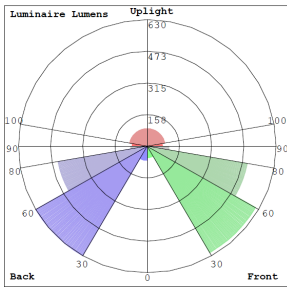

Photometrics: BOL-G2-103D-MCTP