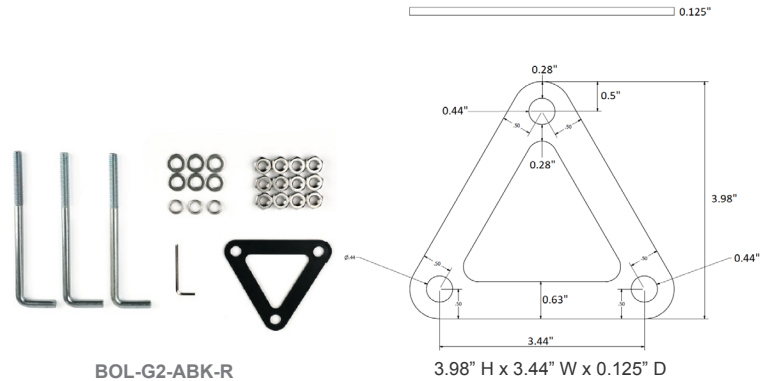

Performance Table: BOL-G2-103D-MCTP

MODEL NO.	Wattage	Voltage	Lumens	Color Temp.	BUG Rating	LPW
BOL-G7-100D-MCTP-BK	10W	120~277V	1000LM	3000K	B1-U3-G2	100
BOL-G7-100D-MCTP-BR	18W		1800LM	4000K		
BOL-G7-100D-MCTP-SIL	25W		2500LM	5000K		

Accessories:

Blank = No Option For Accessories

BOL-G7-SHAFT-31-BK = G2 Bollard Shaft 31 Inch, Black
BOL-G7-SHAFT-31-BR = G2 Bollard Shaft 31 Inch, Bronze
BOL-G7-SHAFT-19-BK = G2 Bollard Shaft 19 Inch, Black
BOL-G7-SHAFT-19-BR = G2 Bollard Shaft 19 Inch, Bronze
BOL-G7-SHAFT-14-BK = G2 Bollard Shaft 14 Inch, Black
BOL-G7-SHAFT-14-BR = G2 Bollard Shaft 14 Inch, Bronze
BOL-G7-SHAFT-9-BK = G2 Bollard Shaft 9 Inch, Black
BOL-G7-SHAFT-9-BR = G2 Bollard Shaft 9 Inch, Bronze
BOL-G7-ABK = G7 Bollard Round Replacement Anchor Bolts & Mounting Plate

ACCESSORIES: