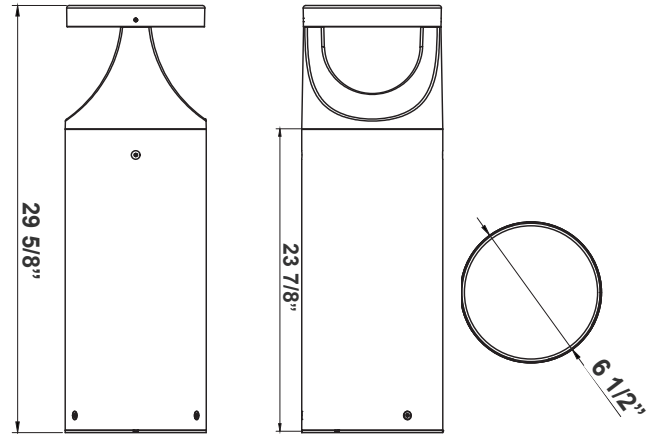

BOL-G4 SERIES Outdoor Lighting

BOL-G4-SHAFT-23-GFCI-BK
BOL-G4-SHAFT-23-GFCI-BR
20A 125V Decorative tamper-resistant GFCI receptacle
Receptacle Rating 20A, 125VAC

MCTP Multi Color Temperature & Multi Power/Wattage (Selectable)

Customer Name: _____
Project Name: _____
Note: _____ Type: _____

Shaft: 23 7/8"
Head 5 3/4"
Total 29 5/8"

Bollards are designed for walkways, entrance ways, drives and other small-area lighting applications where low mounting heights are desirable