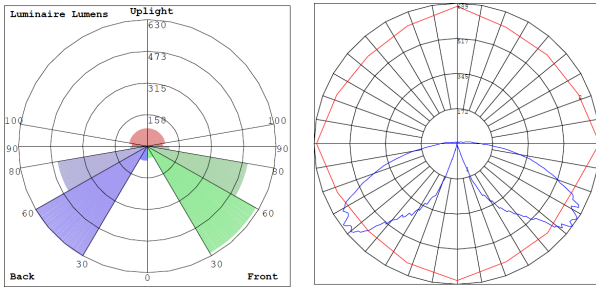

Photometrics: BOL-G4-SHAFT-23-GFCI

BUD Rating: B1-U3-G2