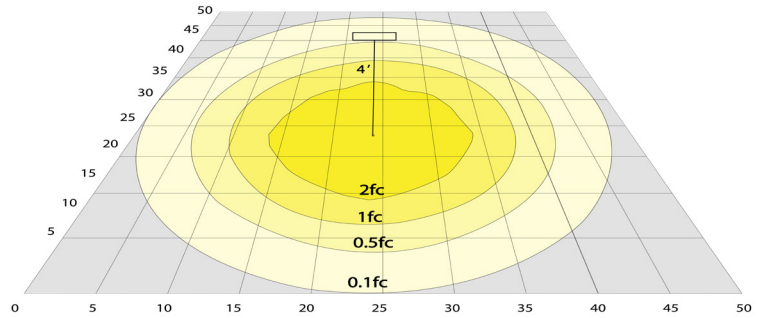

Lighting:

- MCTP: Wattage & CCT Selectable Switches inside fixture
- Lumens: 2420LM Max.
- Color Temperatures: 3000K/4000K/5000K
- Color Rendering Index: CRI ≥ 70
- Beam Angle : 360°
- Lifespan: 70000 Hours

Area 75'x 65' Mounting Height: 4'

Performance Table: BOL-G4-SHAFT-23-GFCI

MODEL NO.	Wattage	Voltage	Lumens	Color Temp.	BUG Rating	LPW
BOL-G4-SHAFT-23-GFCI	7W	120~277V	770LM	3000K 4000K 5000K	B1-U3-G2	110
	14W		1750LM			
	22W		2420LM			