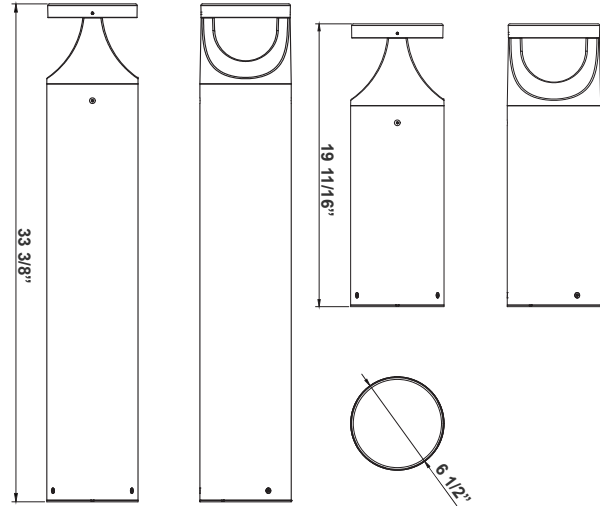

Type: _____

33 3/8" (H) x 6 1/2" (D)
19 11/16" (H) x 6 1/2" (D)

Bollards are designed for walkways, entrance ways, drives and other small-area lighting applications where low mounting heights are desirable

Area 75'x 65' Mounting Height: 4'

Other Views:

Head

BOL-G4-201-MCTP-BK
G4 BOLLARD HEAD MODEL 201

+

Shaft
Avail.in: 14" / 30"
(Sold Separately)

BOL-G4-SHAFT-14-BK
BOL-G4-SHAFT-30-BK

+