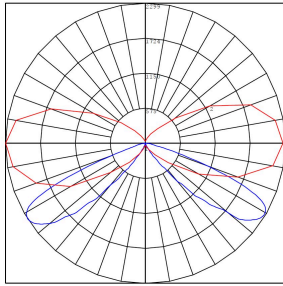

Photometrics: BOL-G4-201-MCTP

BUD Rating: B1-U2-G1