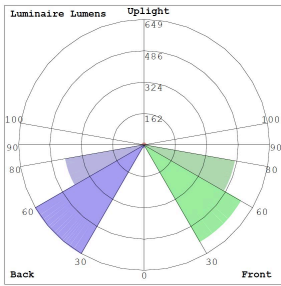

Photometrics: BOL-G4-201-MCTP

BUD Rating: B1-U2-G1