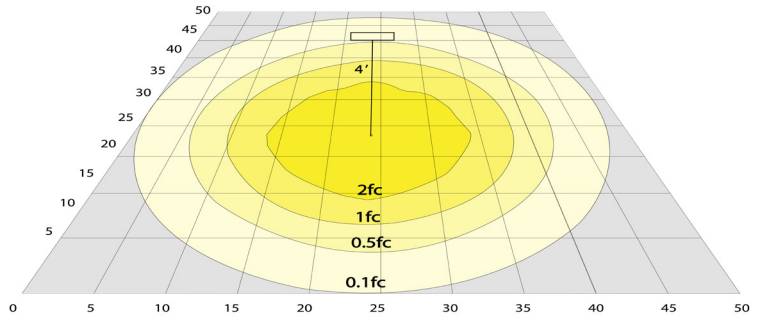

Lighting:

- MCTP: Wattage & CCT Selectable Switches inside fixture
- Lumens: 2420LM Max.
- Color Temperatures: 3000K/4000K/5000K
- Color Rendering Index: CRI ≥ 70
- Beam Angle : 360°
- Lifespan: 70000 Hours

Area 75'x 65' Mounting Height: 4'

Other Views:

Head

BOL-G4-201-MCTP-BK
G4 BOLLARD HEAD MODEL 201

+

Shaft
Avail.in: 14" / 30"
(Sold Separately)

BOL-G4-SHAFT-14-BK
BOL-G4-SHAFT-30-BK

+