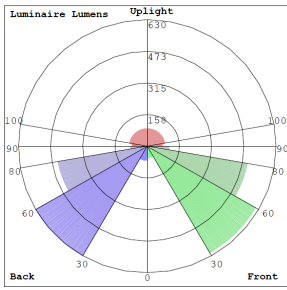

Photometrics: BOL-G4-201-MCTP

BUD Rating: B1-U3-G2