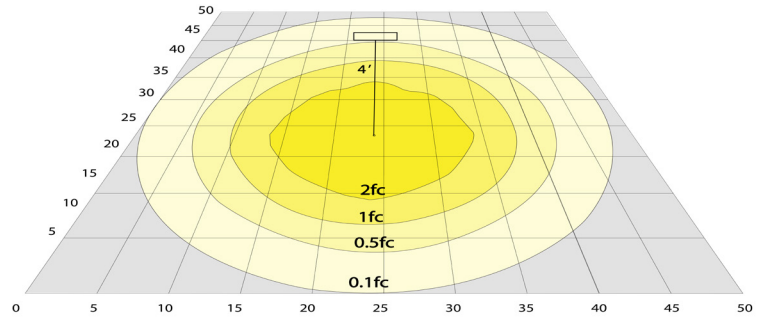

Lighting:

- MCTP: Wattage & CCT Selectable Switches inside fixture
- Lumens: 2420LM Max.
- Color Temperatures: 3000K/4000K/5000K
- Color Rendering Index: CRI ≥ 70
- Beam Angle : 360°
- Lifespan: 70000 Hours

Area 75'x 65' Mounting Height: 4'

Other Views:

Head

BOL-G4-201-MCTP-BK
G4 BOLLARD HEAD MODEL 201

Shaft
Avail.in:14"/ 30"
(Sold Separately)

BOL-G4-SHAFT-14-BK
BOL-G4-SHAFT-30-BK

Anchor Bolts
& Mounting Plate
(Sold Separately)