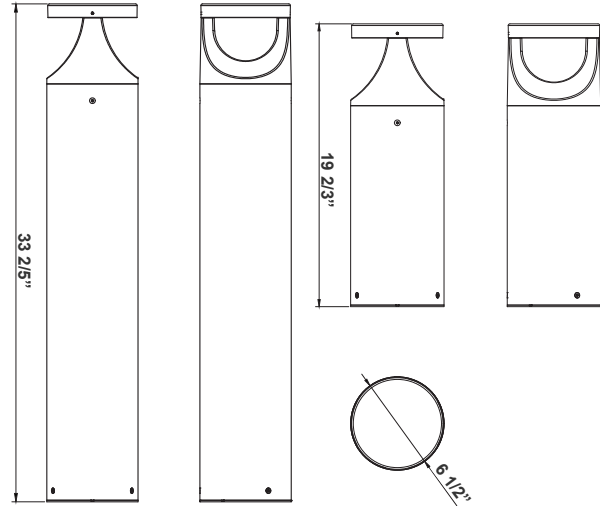

Type: _____

Bollards are designed for walkways, entrance ways, drives and other small-area lighting applications where low mounting heights are desirable

33 2/5 "(H) x 6 1/2"(D)

19 2/3 "(H) x 6 1/2"(D)

Features

Area 75'x 65' Mounting Height: 4'

Other Views:

Head

BOL-G4-201-MCTP-BK
G4 BOLLARD HEAD MODEL 201

Shaft
Avail.in:14"/ 30"
(Sold Separately)

BOL-G4-SHAFT-14-BK
BOL-G4-SHAFT-30-BK

Anchor Bolts
& Mounting Plate
(Sold Separately)