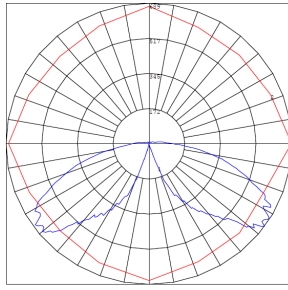

Photometrics: BOL-G4-201-MCTP

BUD Rating: B1-U3-G2