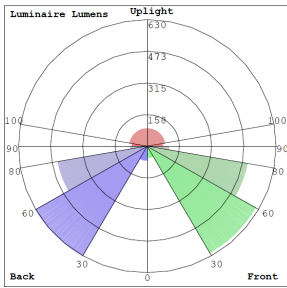

Photometrics: BOL-G2-140-MCTP

BUD Rating: B1-U3-G2

Area 75'x 65' Mounting Height: 4'

Other Views:

BOL-G2-140-MCTP-BK
G2 BOLLARD HEAD MODEL 140

BOL-G2-SHAFT-9-BK
BOL-G2-SHAFT-14-BK
BOL-G2-SHAFT-19-BK
BOL-G2-SHAFT-31-BK