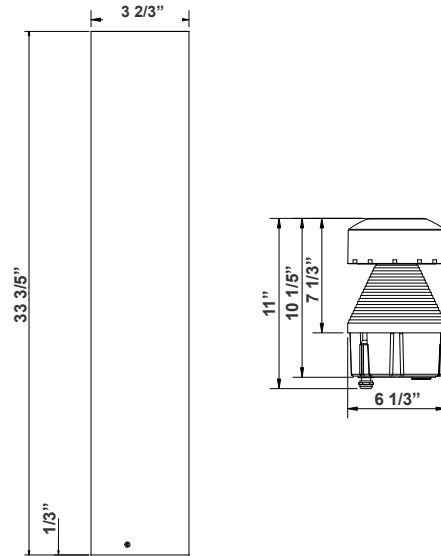

Note: \_\_\_\_\_

Type: \_\_\_\_\_

Avail Finish:

Bollards are designed for walkways, entrance ways, drives and other small-area lighting applications where low mounting heights are desirable

44 3/5"(H) x 6 1/3"(W) x 3 2/3"(D)