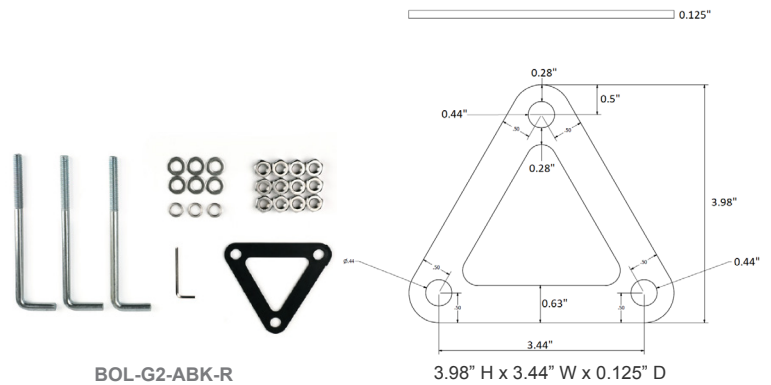

Accessories:

Blank = No Option For Accessories

BOL-G2-SHAFT-31-BK = G2 Bollard Shaft 31 Inch, Black
BOL-G2-SHAFT-31-BR = G2 Bollard Shaft 31 Inch, Bronze
BOL-G2-SHAFT-19-BK = G2 Bollard Shaft 19 Inch, Black
BOL-G2-SHAFT-19-BR = G2 Bollard Shaft 19 Inch, Bronze
BOL-G2-SHAFT-14-BK = G2 Bollard Shaft 14 Inch, Black
BOL-G2-SHAFT-14-BR = G2 Bollard Shaft 14 Inch, Bronze
BOL-G2-SHAFT-9-BK = G2 Bollard Shaft 9 Inch, Black
BOL-G2-SHAFT-9-BR = G2 Bollard Shaft 9 Inch, Bronze
BOL-G2-ABK-R = G2 Bollard Round Replacement Anchor
BOL-R-ACC-FLOPT-PC-B = Button Photocell

Factory-Installed Options:

Blank = No Option For Accessories

OPT-EM-OD1INT = Emergency Backup Internal Battery, Back Box
OPT-CRL-95(BK/GR/SR/WH) = Paint
OPT-SEN-WMC = Microwave Bi-Level Sensor

ACCESSORIES: