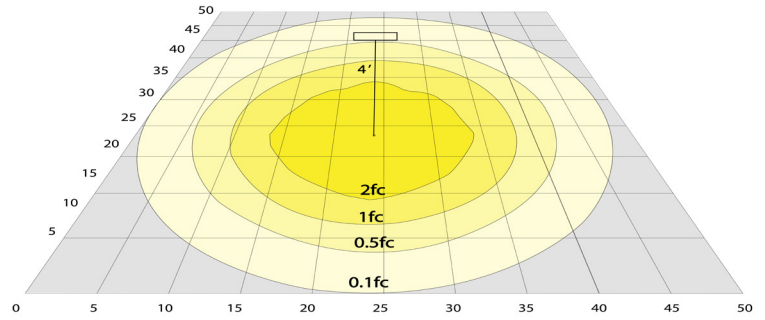

Photometrics: BOL-G2-140-MCTP

BUD Rating: B1-U3-G2

Area 75'x 65' Mounting Height: 4'

Other Views:

BOL-G2-140-MCTP-BK
G2 BOLLARD HEAD MODEL 140

BOL-G2-SHAFT-9-BK
BOL-G2-SHAFT-14-BK
BOL-G2-SHAFT-19-BK
BOL-G2-SHAFT-31-BK

BOL-G2-ABK-R

BOL-G2-140-MCTP-BR
G2 BOLLARD HEAD MODEL 140

BOL-G2-SHAFT-9-BR
BOL-G2-SHAFT-14-BR
BOL-G2-SHAFT-19-BR
BOL-G2-SHAFT-31-BR

BOL-G2-ABK-R

Performance Table: BOL-G2-140-MCTP

MODEL NO.	Wattage	Voltage	Lumens	Color Temp.	BUG Rating	LPW
BOL-G2-140-MCTP	14W	120~277V	1750LM	3000K 4000K 5000K	B1-U3-G2	125
	19W		2375LM			
	24W		3000LM