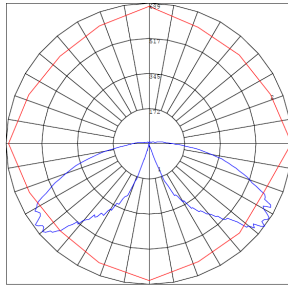

Photometrics: BOL-G2-140-MCTP

BUD Rating: B1-U3-G2

Area 75'x 65' Mounting Height: 4'

Other Views:

BOL-G2-140-MCTP-BK
G2 BOLLARD HEAD MODEL 140

BOL-G2-SHAFT-9-BK
BOL-G2-SHAFT-14-BK
BOL-G2-SHAFT-19-BK
BOL-G2-SHAFT-31-BK