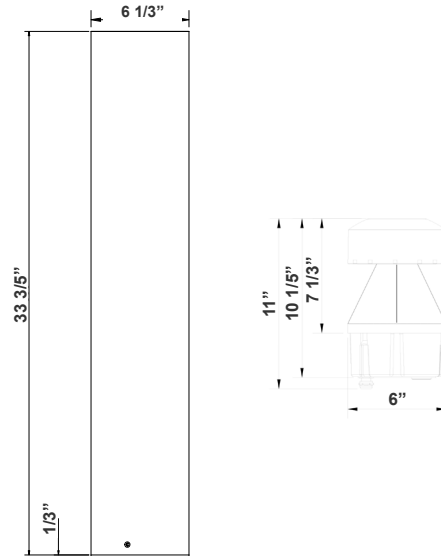

Customer Name: _____

Project Name: _____

Note: _____

Type: _____

44 3/5"(H) x 6"(W) x 6 1/3"(D)

Features

- Corrosion Resistant Aluminum for Exterior
- Samsung 2835 LED Chips
- Wattage & CCT Selectable Switches inside fixture
- 7-Year Warranty

Technical Specifications

Electrical:

- Voltage: 120-277VAC
- Wattage: 14W/19W/24W
- Power Factor: >0.9
- Efficacy: 125 LPW

Lighting:

- Wattage & CCT Selectable Switches inside fixture
- Lumens: 3000LM Max.
- Color Temperatures: 3000K/4000K/5000K
- Color Rendering Index: CRI ≥ 70
- Beam Angle : 360°
- Lifespan: 70000 Hours

Mechanical:

- Flat Top with Cone Reflector & Frosted Lens
- Corrosion Resistant Aluminum for Exterior
- Mounting Accessories & Anchor Bolts Included (7-1/2" long)
- Operating Temperature: -40°F to 113°F
- 7 Years Warranty
- IP Rating: IP65, Wet Locations

Photometrics: BOL-G2-135-MCTP

BUD Rating: B1-U3-G2

Area 75'x 65' Mounting Height: 4'

Other Views:

Head
(Sold Separately)

BOL-G2-135-MCTP-BK
G2 BOLLARD HEAD MODEL 140

+

Shaft
Avail.in:9" / 14" & 19" / 31"
(Sold Separately)