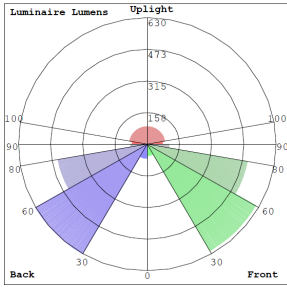

Photometrics: BOL-G2-135-MCTP