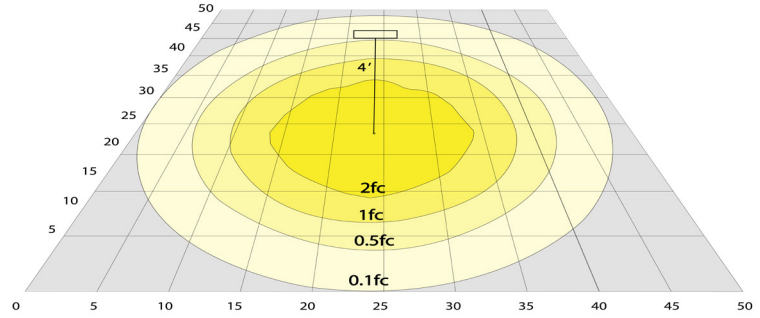

Technical Specifications

Electrical:

- Voltage: 120-277VAC
- Wattage: 14W/19W/24W
- Power Factor: >0.9
- Efficacy: 125 LPW

Lighting:

- Wattage & CCT Selectable Switches inside fixture
- Lumens: 3000LM Max.
- Color Temperatures: 3000K/4000K/5000K
- Color Rendering Index: CRI ≥ 70
- Beam Angle : 360°
- Lifespan: 70000 Hours

Photometrics: BOL-G2-135-MCTP

BUD Rating: B1-U3-G2

Area 75'x 65' Mounting Height: 4'

Other Views:

Head
(Sold Separately)

BOL-G2-135-MCTP-BK
G2 BOLLARD HEAD MODEL 140

+

Shaft
Avail.in:9" / 14" & 19" / 31"
(Sold Separately)