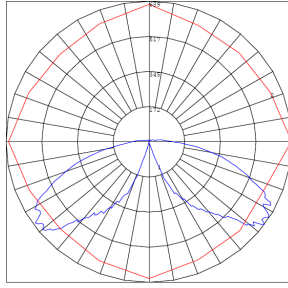

Photometrics: BOL-G2-135-MCTP

BUD Rating: B1-U3-G2

Area 75'x 65' Mounting Height: 4'

Other Views:

Head
(Sold Separately)

BOL-G2-135-MCTP-BK
G2 BOLLARD HEAD MODEL 140

+

Shaft
Avail.in:9" / 14" & 19" / 31"
(Sold Separately)