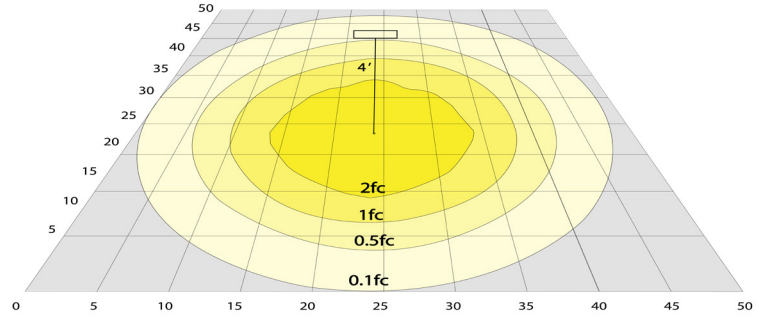

Technical Specifications

Electrical:

- Voltage: 120-277VAC
- Wattage: 14W/19W/24W
- Power Factor: >0.9
- Efficacy: 125 LPW

Lighting:

- Wattage & CCT Selectable Switches inside fixture
- Lumens: 3000LM Max.
- Color Temperatures: 3000K/4000K/5000K
- Color Rendering Index: CRI ≥ 70
- Beam Angle : 360°
- Lifespan: 70000 Hours

Photometrics: BOL-G2-118-MCTP

BUD Rating: B1-U3-G2

Area 75'x 65' Mounting Height: 4'

Other Views:

Head

BOL-G2-118-MCTP-BK
G2 BOLLARD HEAD MODEL 118

Shaft

Avail.in:9" / 14" & 19" / 31"
(Sold Separately)