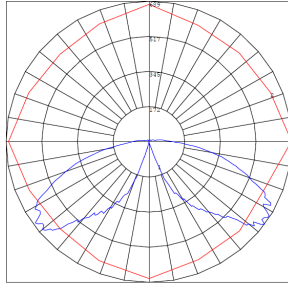

Photometrics: BOL-G2-118-MCTP

BUD Rating: B1-U3-G2

Area 75'x 65' Mounting Height: 4'

Other Views:

Head

BOL-G2-118-MCTP-BK
G2 BOLLARD HEAD MODEL 118

Shaft

Avail.in:9" / 14" & 19" / 31"
(Sold Separately)