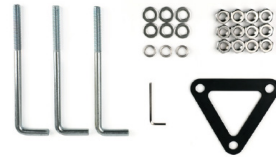

Photometrics: BOL-G2-118-MCTP

BUD Rating: B1-U3-G2

Area 75'x 65' Mounting Height: 4'

Other Views:

Head

BOL-G2-118-MCTP-BK
G2 BOLLARD HEAD MODEL 118

Shaft

Avail.in:9" / 14" & 19" / 31"
(Sold Separately)

BOL-G2-SHAFT-9-BK
BOL-G2-SHAFT-14-BK
BOL-G2-SHAFT-19-BK
BOL-G2-SHAFT-31-BK

Anchor Bolts
& Mounting Plate
(Sold Separately)

BOL-G2-ABK-R

Head

BOL-G2-118-MCTP-BR
G2 BOLLARD HEAD MODEL 118

Shaft

Avail.in:9" / 14" & 19" / 31"
(Sold Separately)

BOL-G2-SHAFT-9-BR
BOL-G2-SHAFT-14-BR
BOL-G2-SHAFT-19-BR
BOL-G2-SHAFT-31-BR

Anchor Bolts
& Mounting Plate
(Sold Separately)

BOL-G2-ABK-R

Performance Table: BOL-G2-118-MCTP

MODEL NO.	Wattage	Voltage	Lumens	Color Temp.	BUG Rating	LPW
BOL-G2-118-MCTP	14W	120~277V	1750LM	3000K 4000K 5000K	B1-U3-G2	125
	19W		2375LM			
	24W		3000LM			

Accessories:

Blank = No Option For Accessories

BOL-G2-SHAFT-31-BK = G2 Bollard Shaft 31 Inch, Black
BOL-G2-SHAFT-31-BR = G2 Bollard Shaft 31 Inch, Bronze
BOL-G2-SHAFT-19-BK = G2 Bollard Shaft 19 Inch, Black
BOL-G2-SHAFT-19-BR = G2 Bollard Shaft 19 Inch, Bronze
BOL-G2-SHAFT-14-BK = G2 Bollard Shaft 14 Inch, Black
BOL-G2-SHAFT-14-BR = G2 Bollard Shaft 14 Inch, Bronze
BOL-G2-SHAFT-9-BK = G2 Bollard Shaft 9 Inch, Black
BOL-G2-SHAFT-9-BR = G2 Bollard Shaft 9 Inch, Bronze
BOL-G2-ABK-R = G2 Bollard Round Replacement Anchor
BOL-G2-ABK-R = G2 Bollard Round Replacement Anchor Bolts & Mounting Plate
BOL-R-ACC-FLOPT-PC-B = Button Photocell