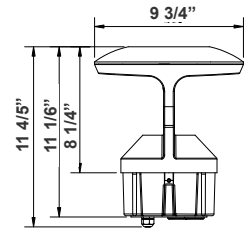

Avail Finish:

Bollards are designed for walkways, entrance ways, drives and other small-area lighting applications where low mounting heights are desirable

45 "(H) x 9 3/4"(W) x 3 2/3"(D)

Features

- Corrosion Resistant Aluminum for Exterior
- Samsung 2835 LED Chips
- Wattage & CCT Selectable Switches inside fixture
- 7-Year Warranty

Photometrics: BOL-G2-118-MCTP

BUD Rating: B1-U3-G2

Area 75'x 65' Mounting Height: 4'

Other Views:

Head

BOL-G2-118-MCTP-BK
G2 BOLLARD HEAD MODEL 118

Shaft

Avail.in:9" / 14" & 19" / 31"
(Sold Separately)