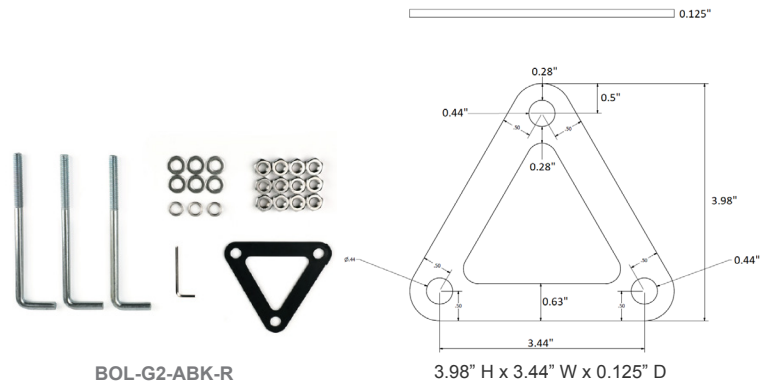

Accessories:

Blank = No Option For Accessories

BOL-G2-SHAFT-31-BK = G2 Bollard Shaft 31 Inch, Black
BOL-G2-SHAFT-31-BR = G2 Bollard Shaft 31 Inch, Bronze
BOL-G2-SHAFT-19-BK = G2 Bollard Shaft 19 Inch, Black
BOL-G2-SHAFT-19-BR = G2 Bollard Shaft 19 Inch, Bronze
BOL-G2-SHAFT-14-BK = G2 Bollard Shaft 14 Inch, Black
BOL-G2-SHAFT-14-BR = G2 Bollard Shaft 14 Inch, Bronze
BOL-G2-SHAFT-9-BK = G2 Bollard Shaft 9 Inch, Black
BOL-G2-SHAFT-9-BR = G2 Bollard Shaft 9 Inch, Bronze
BOL-G2-ABK-R = G2 Bollard Round Replacement Anchor
BOL-G2-ABK-R = G2 Bollard Round Replacement Anchor Bolts & Mounting Plate
BOL-R-ACC-FLOPT-PC-B = Button Photocell

Factory-Installed Options:

Blank = No Option For Accessories

OPT-EM-OD1INT = Emergency Backup Internal Battery, Back Box
OPT-CRL-95(BK/GR/SR/WH) = Paint
OPT-SEN-WMC = Microwave Bi-Level Sensor

ACCESSORIES: