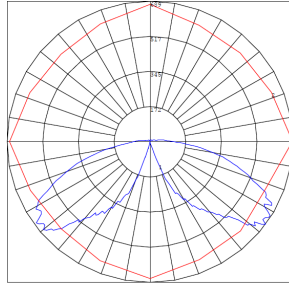

Photometrics: BOL-G2-103F-MCTP

BUD Rating: B1-U3-G2

Area 75'x 65' Mounting Height: 9'

Other Views:

BOL-G2-102F-MCTP-BK
G2 BOLLARD HEAD MODEL 102F

Avail.in:9" / 14" & 19" / 31"
(Sold Separately)

BOL-G2-SHAFT-9-BK
BOL-G2-SHAFT-14-BK
BOL-G2-SHAFT-19-BK
BOL-G2-SHAFT-31-BK