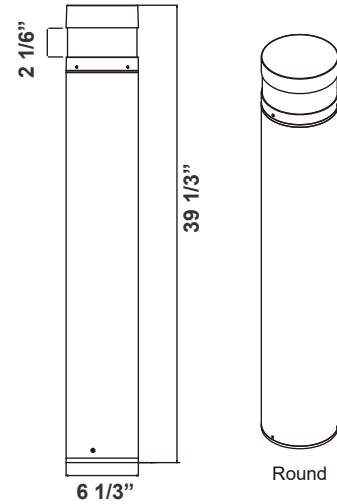

Type: _____

Avail Finish:

Bollards are designed for walkways, entrance ways, drives and other small-area lighting applications where low mounting heights are desirable

39 1/3"(H) x 6 1/3"(W)

Features

- Corrosion Resistant Aluminum for Exterior
- Samsung 2835 LED Chips
- Wattage & CCT Selectable Switches inside fixture
- 7-Year Warranty

Technical Specifications

Electrical:

- Voltage: 120-277VAC
- Wattage: 14W/19W/24W
- Power Factor: >0.9
- Efficacy: 125 LPW

Mechanical:

- Flat Top with Cone Reflector & Frosted Lens
- Corrosion Resistant Aluminum for Exterior
- Mounting Accessories & Anchor Bolts Included (7-1/2" long)
- Operating Temperature: -40°F to 113°F
- 7 Years Warranty
- IP Rating: IP65, Wet Locations

Photometrics: BOL-G2-103F-MCTP

BUD Rating: B1-U3-G2

Area 75'x 65' Mounting Height: 9'

Other Views:

Head

BOL-G2-102F-MCTP-BK
G2 BOLLARD HEAD MODEL 102F

Shaft

Avail.in:9" / 14" & 19" / 31"
(Sold Separately)