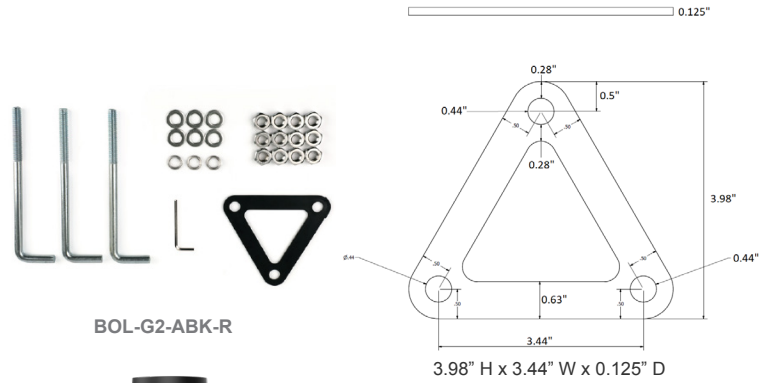

Accessories:

Blank = No Option For Accessories

- BOL-G2-SHAFT-31-BK = G2 Bollard Shaft 31 Inch, Black
- BOL-G2-SHAFT-31-BR = G2 Bollard Shaft 31 Inch, Bronze
- BOL-G2-SHAFT-19-BK = G2 Bollard Shaft 19 Inch, Black
- BOL-G2-SHAFT-19-BR = G2 Bollard Shaft 19 Inch, Bronze
- BOL-G2-SHAFT-14-BK = G2 Bollard Shaft 14 Inch, Black
- BOL-G2-SHAFT-14-BR = G2 Bollard Shaft 14 Inch, Bronze
- BOL-G2-SHAFT-9-BK = G2 Bollard Shaft 9 Inch, Black
- BOL-G2-SHAFT-9-BR = G2 Bollard Shaft 9 Inch, Bronze
- BOL-G2-ABK-R = G2 Bollard Round Replacement Anchor
- BOL-G2-ABK-R = G2 Bollard Round Replacement Anchor Bolts & Mounting Plate
- BOL-R-ACC-FLOPT-PC-B = Button Photocell
- BOL-G2-102F-CR-WH = G2 Bollard Head 102F Replacement Cone Reflector, White

Factory-Installed Options:

Blank = No Option For Accessories

- OPT-EM-OD1INT = Emergency Backup Internal Battery, Back Box
- OPT-CRL-95(BK/GR/SR/WH) = Paint
- OPT-SEN-WMC = Microwave Bi-Level Sensor

ACCESSORIES:

FACTORY-INSTALLED OPTION: