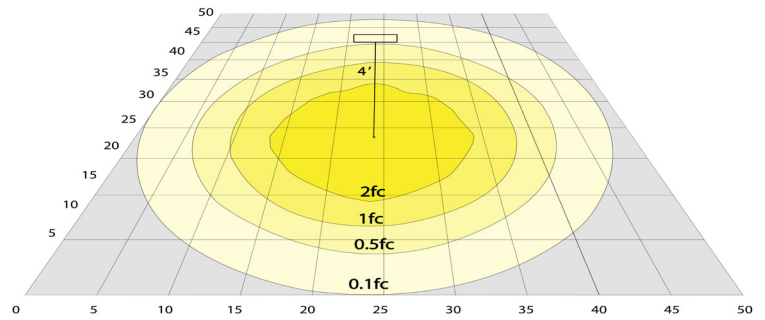

Photometrics: BOL-G2-103F-MCTP

BUD Rating: B1-U3-G2

Area 75'x 65' Mounting Height: 9'

Other Views:

BOL-G2-102F-MCTP-BK
G2 BOLLARD HEAD MODEL 102F

Avail.in:9" / 14" & 19" / 31"
(Sold Separately)

BOL-G2-SHAFT-9-BK
BOL-G2-SHAFT-14-BK
BOL-G2-SHAFT-19-BK
BOL-G2-SHAFT-31-BK

Anchor Bolts
& Mounting Plate
(Sold Separately)

BOL-G2-ABK-R

BOL-G2-102F-MCTP-BR
G2 BOLLARD HEAD MODEL 102F

Avail.in:9" / 14" & 19" / 31"
(Sold Separately)

BOL-G2-SHAFT-9-BR
BOL-G2-SHAFT-14-BR
BOL-G2-SHAFT-19-BR
BOL-G2-SHAFT-31-BR

Anchor Bolts
& Mounting Plate
(Sold Separately)

BOL-G2-ABK-R

Performance Table: BOL-G2-102F-MCTP

MODEL NO.	Wattage	Voltage	Lumens	Color Temp.	BUG Rating	LPW
BOL-G2-102F-MCTP	14W	120~277V	1750LM	3000K 4000K 5000K	B1-U3-G2	125
	19W		2375LM			
	24W		3000LM