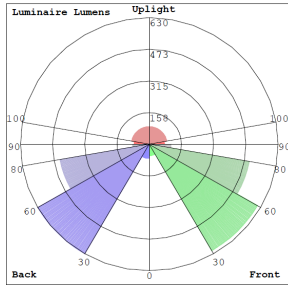

Photometrics: BOL-G2-103F-MCTP

BUD Rating: B1-U3-G2

Area 75'x 65' Mounting Height: 9'

Other Views:

BOL-G2-102F-MCTP-BK
G2 BOLLARD HEAD MODEL 102F

Avail.in:9" / 14" & 19" / 31"
(Sold Separately)

BOL-G2-SHAFT-9-BK
BOL-G2-SHAFT-14-BK
BOL-G2-SHAFT-19-BK
BOL-G2-SHAFT-31-BK