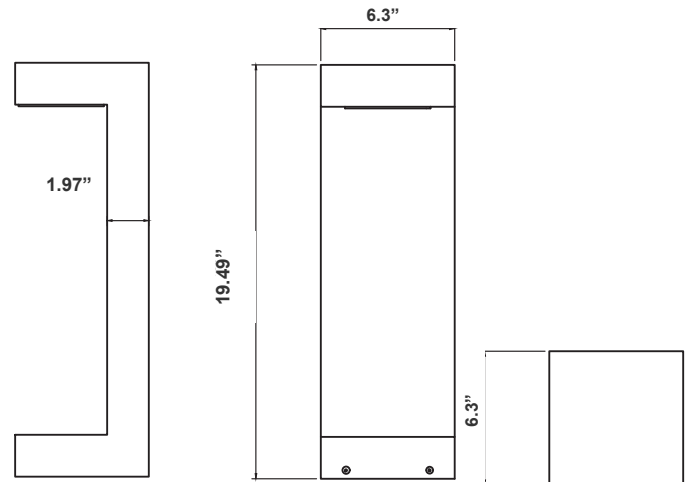

Note: \_\_\_\_\_

Type: \_\_\_\_\_

19.49"(H) x 6.3"(W) x 6.3"(D)

## Photometrics: BOL-700-20-MCTP

BUD Rating: B1-U3-G2

Area 75'x 65' Mounting Height: 4'