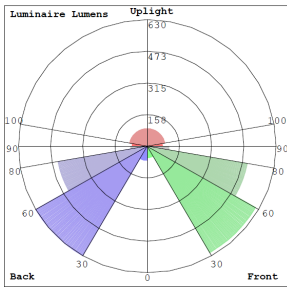

Photometrics: BOL-700-20-MCTP

BUD Rating: B1-U3-G2