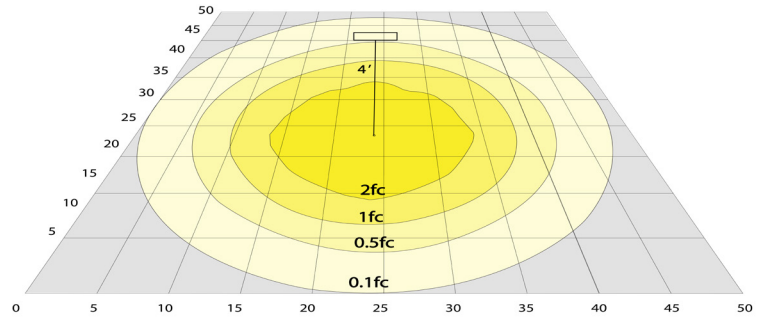

Area 75'x 65' Mounting Height: 4'

Performance Table: BOL-700-20-MCTP

MODEL NO.	Wattage	Voltage	Lumens	Color Temp.	BUG Rating	LPW
BOL-700-20-MCTP-BK BOL-700-20-MCTP-BR BOL-700-20-MCTP-SIL	6W 12W	120~277V	600LM 1200LM	3000K 4000K 5000K	B1-U3-G2	100

Sample Ordering

- - - -

BK= Black
BR= Bronze
SIL= Silver

Accessories:

Blank = No Option For Accessories
BOL-700-ABK = Bollard Round Replacement Anchor

Factory-Installed Options:

Blank = No Option For Accessories
OPT-EM-BOL = Emergency Backup Internal Battery, Back Box
OPT-CRL-95(BK/GR/SR/WH) = Paint
OPT-SEN-WMC = Microwave Bi-Level Sensor
OPT-PC-B = Button