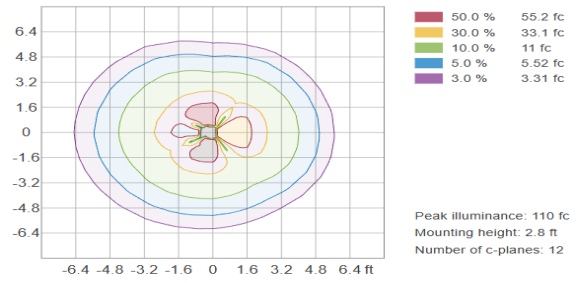

Lighting:

- Wattage & CCT Selectable Switches inside fixtur
- Lumens: 1750LM Max.
- Color Temperatures: 3000K/4000K/5000K
- Color Rendering Index: CRI ≥ 80
- Beam Angle : 360°
- Lifespan: 70000 Hours

Applications:

Area 6.4' x 6.4'

Performance Table: BOL-608RD-41-MCTP

MODEL NO.	Wattage	Voltage	Lumens	Color Temp.	BUG Rating	LPW
BOL-608RD-41-MCTP-BK	10W	120~277V	700LM	3000K	B1-U1-G1	70
BOL-608RD-41-MCTP-BR	18W		1260LM	4000K		
	25W		1750LM	5000K		