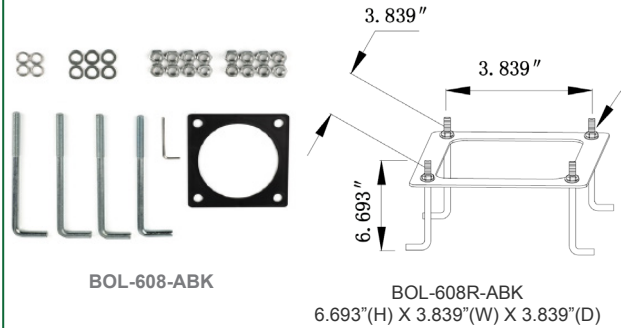

ACCESSORIES: