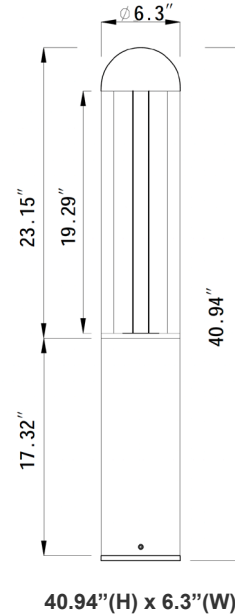

BOL SERIES Outdoor Lighting

BOL-608RD-41-MCTP-BK
BOL-608RD-41-MCTP-BR
ROUND BOLLARD OPEN DESIGN, POWER AND CCT ADJUSTABLE,
4-1/3"

MCTP Multi Color Temperature & Multi Power/Wattage (Selectable)

Customer Name: _____

Features

- Corrosion Resistant Aluminum for Exterior
- Samsung 2835 LED Chips
- Wattage & CCT Selectable Switches inside fixtur
- 7-Year Warranty

Technical Specification

Electrical:

- Voltage: 120-277V AC
- Wattage: 10W/18W/25W
- Power Factor: >0.9
- Efficacy: 70LM/W

Area 6.4' x 6.4'

Performance Table: BOL-608RD-41-MCTP

MODEL NO.	Wattage	Voltage	Lumens	Color Temp.	BUG Rating	LPW
BOL-608RD-41-MCTP-BK	10W	120~277V	700LM	3000K	B1-U1-G1	70
BOL-608RD-41-MCTP-BR	18W		1260LM	4000K		
	25W		1750LM	5000K		