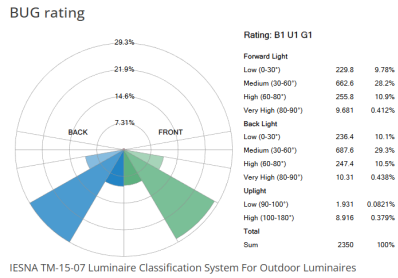

Photometrics: BOL-608RD-41-MCTP