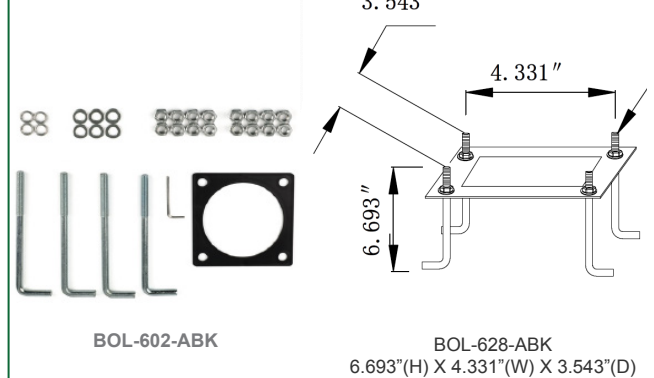

ACCESSORIES: