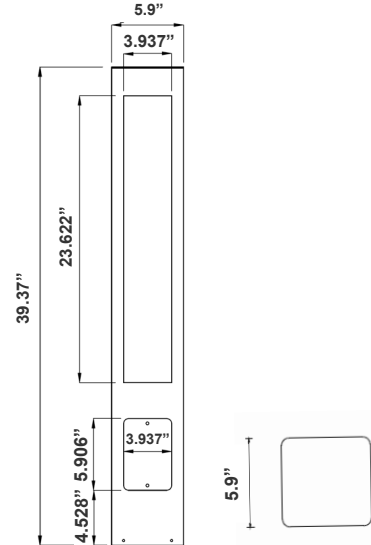

Customer Name: \_\_\_\_\_

Project Name: \_\_\_\_\_

Note: \_\_\_\_\_

Type: \_\_\_\_\_

Avail Finishes:

39.37"(H) x 5.9"(W) x 5.9"(D)

Bollards are designed for walkways, entrance ways, drives and other small-area lighting applications where low mounting heights are desirable