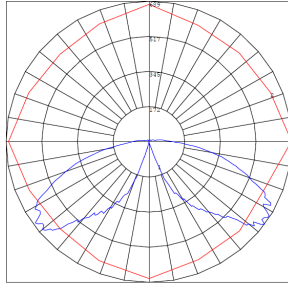

Photometrics: BOL-602-40-S-MCTP

BUD Rating: B1-U3-G2