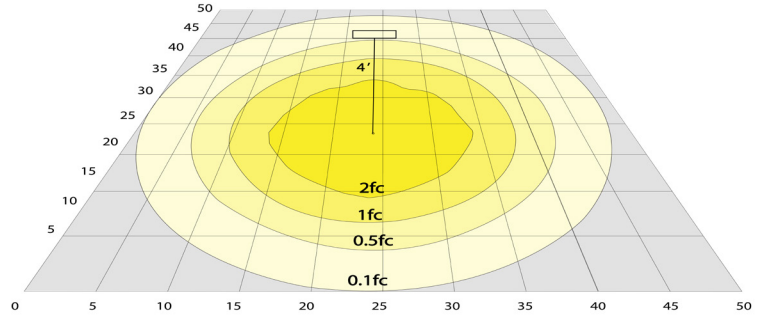

Photometrics: BOL-602-40-S-MCTP

BUD Rating: B1-U3-G2

Area 75'x 65' Mounting Height: 4'

Performance Table: BOL-602-40-S-MCTP

MODEL NO.	Wattage	Voltage	Lumens	Color Temp.	BUG Rating	LPW
BOL-602-40-S-MCTP-BK BOL-602-40-S-MCTP-BR	10W 18W 25W	120~277V	550LM 990LM 1375LM	3500K 4000K 5000K	B1-U3-G2	55

Sample Ordering

Model   **Style**   **Size**   **Shape**   **Color Temp.**   **Housing**
 - - - - -

BK= BLACK
GY= GRAY

Accessories:

Blank = No Option For Accessories
BOL-608-ABK = Bollard Round Replacement Anchor

Factory-Installed Options:

Blank = No Option For Accessories
OPT-EM-OD1INT = Emergency Backup Internal Battery, Back Box
OPT-CRL-95(BK/GR/SR/WH) = Paint
OPT-SEN-WMC = Microwave Bi-Level Sensor

ACCESSORIES:

FACTORY-INSTALLED OPTION: