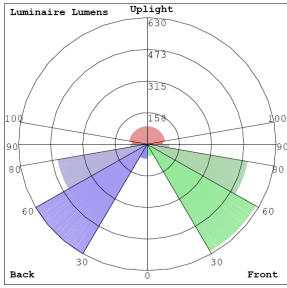

Photometrics: BOL-602-40-S-MCTP

BUD Rating: B1-U3-G2