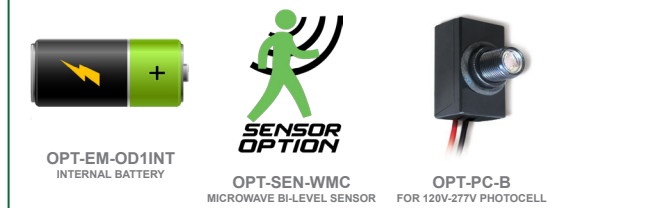

FACTORY-INSTALLED OPTION: