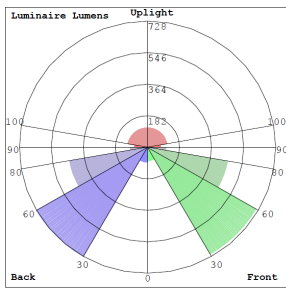

Photometrics: BOL-44-R-L-C-MCTP-BK

BUD Rating: B1-U3-G2