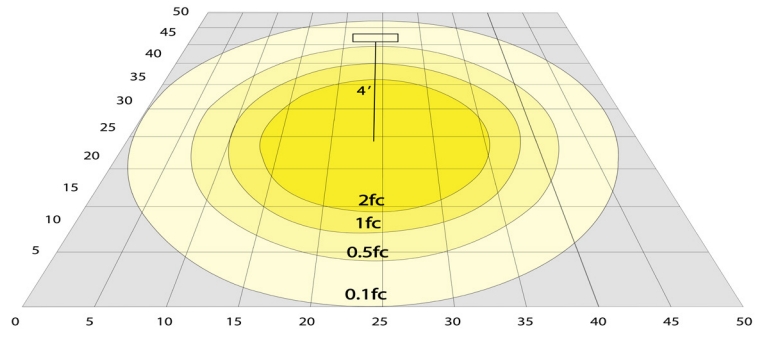

Photometrics: BOL-44-R-L-C-MCTP-BK

BUD Rating: B1-U3-G2

Other Views:

Performance Table: BOL-44-R-L-C-MCTP-BK

MODEL NO.	Wattage	Voltage	Lumens	Color Temp.	BUG Rating	LPW
BOL-44-R-L-C-MCTP-BK	12W	120~277V	1560LM	3000K 4000K 5000K	B1-U3-G2	130
			1680LM			
			1620LM			
	16W		2080LM			
			2240LM			
			2160LM			
			2860LM			
	22W		3020LM			
			2970LM			

Sample Ordering

Model Height Top Shape Reflector Lens Type Watt/Color Temp. Housing

BOL - 44 - R - L - C - MCTP - BK

Example:

1. BOL-44-R-L-C-MCTP-BK

(FOR BOL 22W MCTP FIXTURE 120-277V)