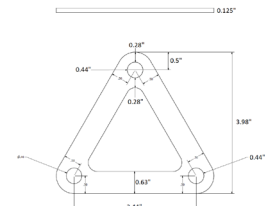

## Other Views:

Lens View

Bottom View

Mounting accessories  
Included

Mounting Template  
3.98" H x 3.44" W x 0.125" D