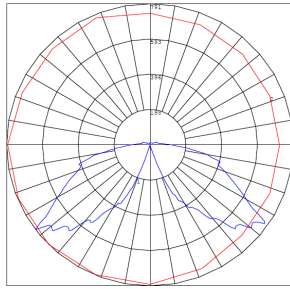

## Photometrics: BOL-44-R-L-C-MCTP-BK

BUD Rating: B1-U3-G2