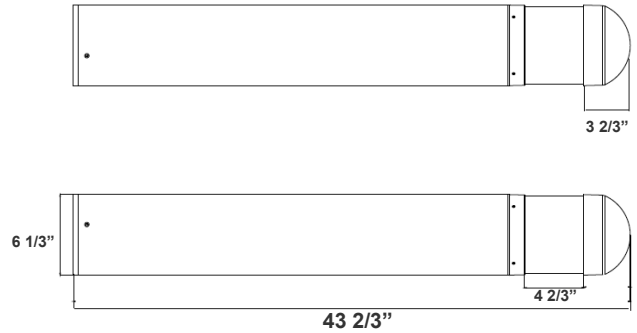

Note: \_\_\_\_\_

Type: \_\_\_\_\_

43 2/3"(W) x 6 1/3"(H)

Bollards are designed for walkways, entrance ways, drives and other small-area lighting applications where low mounting heights are desirable

## Other Views:

Lens View

Bottom View

Mounting accessories  
Included

Mounting Template  
3.98" H x 3.44" W x 0.125" D