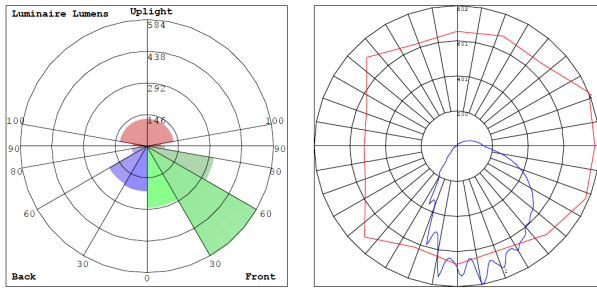

Photometrics: BKRF-15W-MCTP-P

BUD Rating: B1-U3-G1