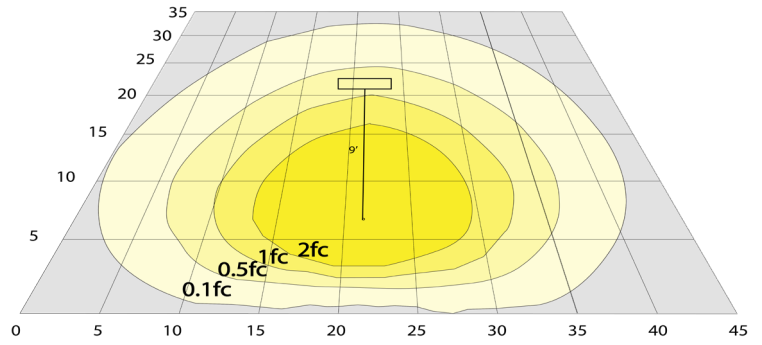

Lighting:

- Dimming: 0-10V Dimming
- Multi Color Temperature & Multi Power/Wattage (Selectable)
- LED Type/Brand: 2835LUMILEDS
- Front: Polycarbonate Lens and Housing
- Total Lumens: 1275LM
- Color Temperatures: 3000K/4000K/5000K
- Color Rendering Index: CRI ≥ 70
- Beam Angle: 100°
- Rated life: 70,000 Hrs

WG-20250128

Photometrics: BKRF-15W-MCTP-P

BUD Rating: B1-U3-G1

30W 5000K, Area 35'x 45' Mounting Height: 9'

Other Views: BKRF-15W-MCTP-P

Bronze:

Side View

Back View