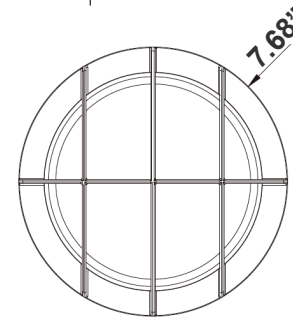

3.25"(H) x 7.68"(W) x 1.67"(D)

Features

- Back plate: Die-cast aluminum
- Multi Color Temperature & Multi Power/Wattage (Selectable)
- Waterproof-Sealed Glass Lens
- 7-Year Warranty

Technical Specifications

Electrical:

- Voltage: 120-277V AC 60Hz
- Wattage: 9W/12W/15W
- Power Factor: >0.90
- Efficacy: 85LM/W

Mechanical:

- Back plate: Die-cast aluminum
- Waterproof-Sealed Glass Lens
- Non-Cutoff Optics Ideal for Maximum Light Distribution
- Operating Temperature: -4°F to +113°F
- 7-Year Warranty
- IP65, Suitable