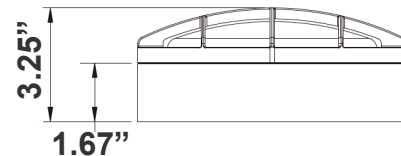

3.25"(H) x 7.68"(W) x 1.67"(D)

Features

- Back plate: Die-cast aluminum
- Multi Color Temperature & Multi Power/Wattage (Selectable)
- Waterproof-Sealed Glass Lens
- 7-Year Warranty

Technical Specifications