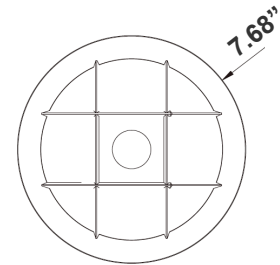

4.5"(H) x 7.68"(W) x 1.67"(D)

Features

- Back plate: Die-cast aluminum
- Multi Color Temperature & Multi Power/Wattage (Selectable)
- Waterproof-Sealed Glass Lens
- 7-Year Warranty

Technical Specifications

30W 5000K, Area 35'x 45' Mounting Height: 9'

Other Views: BKRD-15W-MCTP-P

Bronze:

Side View

Back View

Black:

Side View

Back View