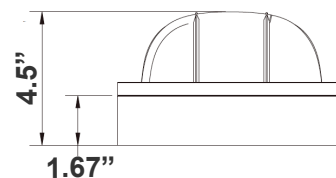

4.5"(H) x 7.68"(W) x 1.67"(D)

Features

- Back plate: Die-cast aluminum
- Multi Color Temperature & Multi Power/Wattage (Selectable)
- Waterproof-Sealed Glass Lens
- 7-Year Warranty

Technical Specifications

30W 5000K, Area 35'x 45' Mounting Height: 9'

Other Views: BKRD-15W-MCTP-P

Bronze:

Side View

Back View

Black:

Side View

Back View