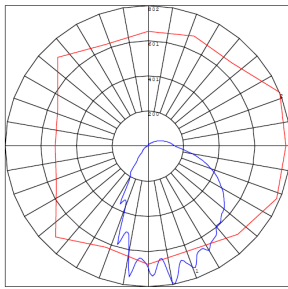

Photometrics: BKRD-15W-MCTP-P

BUD Rating: B1-U3-G1