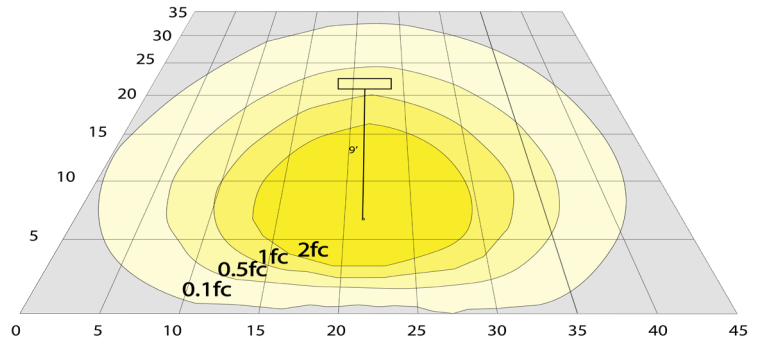

Lighting:

- Dimming: 0-10V Dimming
- Multi Color Temperature & Multi Power/Wattage (Selectable)
- LED Type/Brand: 1275LUMILEDS
- Front: Polycarbonate Lens and Housing
- Total Lumens: 850LM
- Color Temperatures: 3000K/4000K/5000K
- Color Rendering Index: CRI ≥ 70
- Beam Angle: 100°
- Rated life: 70,000 Hrs

30W 5000K, Area 35'x 45' Mounting Height: 9'

Other Views: BKRD-15W-MCTP-P

Bronze:

Side View

Back View

Black:

Side View

Back View