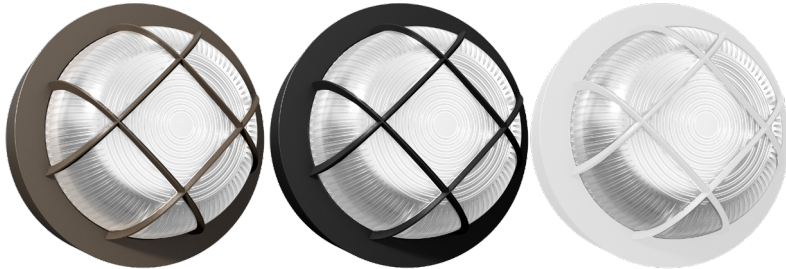

BKRD SERIES Outdoor Lighting

BKRD-15W-MCTP-BR-P

BKRD-15W-MCTP-BK-P

BKRD-15W-MCTP-WH-P

ROUND BULKHEADS, POWER & CCT SELECTABLE, WITH PHOTOCELL

MCTP Multi Color Temperature & Multi Power/Wattage (Selectable)

WESTGATE

THE FUTURE IS HERE...AND IT'S QUITE BRIGHT!

Customer Name: _____

Project Name: _____

Note: _____

Type: _____

Selection:

ROUND BULKHEADS are versatile, power and CCT selectable fixtures with a built-in photocell for enhanced energy efficiency and adaptive lighting.

4.5"(H) x 7.68"(W) x 1.67"(D)

Features

- Back plate: Die-cast aluminum
- Multi Color Temperature & Multi Power/Wattage (Selectable)
- Waterproof-Sealed Glass Lens
- 7-Year Warranty

Technical Specifications

Electrical:

- Voltage: 120-277V AC 60Hz
- Wattage: 9W/12W/15W
- Power Factor: >0.90
- Efficacy: 85LM/W

Mechanical:

- Back plate: Die-cast aluminum
- Waterproof-Sealed Glass Lens
- Non-Cutoff Optics Ideal for Maximum Light Distribution
- Operating Temperature: -4°F to +113°F
- 7-Year Warranty
- IP65, Suitable