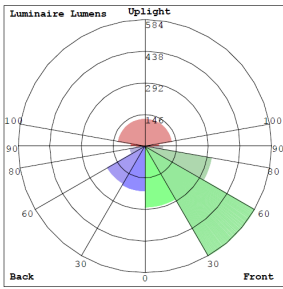

Photometrics: BKRD-15W-MCTP-P

BUD Rating: B1-U3-G1