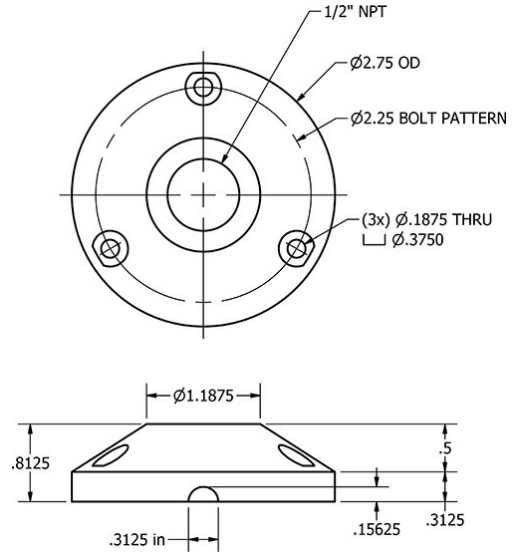

JOB NAME: \_\_\_\_\_

DATE: \_\_\_\_\_

TYPE: \_\_\_\_\_

**DIMENSIONS:**

Ø2-3/4"(OD) x 13/16"(H)

**B-41**

**SURFACE MOUNTING BASE**

| MODEL | MATERIAL    | HUB SIZE | FINISH         |
|-------|-------------|----------|----------------|
| B-41  | SOLID BRASS | 1/2" NPT | ANTIQUÉ BRONZE |

Ideal for surface mounting fixtures in outdoor locations, this base is notched on the bottom of the base to provide clearance for wiring of up to 12-2 low-voltage wiring. Base provides three mounting holes for a secure installation.