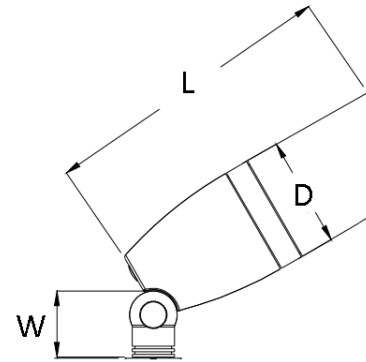

**DIMENSIONS:**

6.3"(L) X 2.36"(D) X 1.42"(W)

Black

Oil-Rubbed Bronze

**AD120-018-MCT-BK**  
**AD120-018-MCT-ORB**

**120V LED NEW GEN. LUMINUM SPOT LIGHT**

Ideal for walkway and pathway, stairway and more.

**ELECTRICAL SPECIFICATIONS:**

- Voltage: 120V
- Wattage: 8W
- Efficacy: 87LM/W

**HOUSING SPECIFICATIONS:**

- Housing Material: Aluminum
- Finish: White or Black or Oil-Rubbed Bronze
- IP rating: IP67, Wet Locations

**CERTIFICATIONS:**