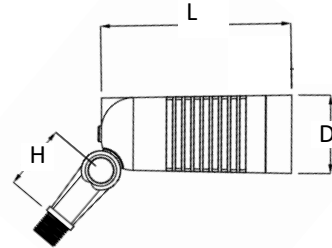

DIMENSIONS:

5.70"(L) X 1.96"(H) X 2.36"(D)

White

Black

Oil-Rubbed Bronze

AD120-017-MCT-WH
AD120-017-MCT-BK
AD120-017-MCT-ORB

120V LED NEW GEN. LUMINUM SPOT LIGHT

Ideal for walkway and pathway, stairway and more.

ELECTRICAL SPECIFICATIONS:

- Voltage: 120V
- Wattage: 8W
- Efficacy: 87LM/W

HOUSING SPECIFICATIONS:

- Housing Material: Aluminum
- Finish: White or Black or Oil-Rubbed Bronze
- IP rating: IP67, Wet Locations