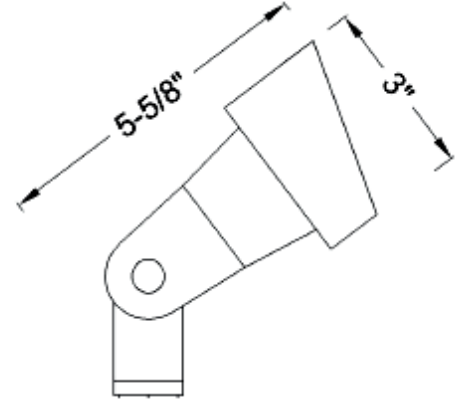

DIMENSIONS:

**AD-131-BK
 AD-131-BR**

12V LED DIRECTIONAL LIGHTS - ALUMINUM

Ideal for walkway and pathway, stairway and more.

ELECTRICAL SPECIFICATIONS:

- Voltage: 12V AC/DC
- Wattage: 7W Max (5W included)
- Efficacy: 78LM/W/71LM/W

HOUSING SPECIFICATIONS:

- Housing Material: Aluminum
- Finish: Black or Bronze
- 2FT. STP-2 18AWG lead wire
- 8-1/2" Non-metallic Spike
- Silicon-filled Wire Nuts
- IP rating: IP67, Wet Locations

CERTIFICATIONS:

MODEL	WATTS	VOLTAGE	LUMENS	COLOR TEMP.
AD-131-BK	7W Max	12VAC/DC	400LM	3000K
AD-131-BR	7W Max	12VAC/DC	400LM	3000K

ACCESSORIES INCLUDED:

LIGHTING SPECIFICATIONS:

- 5W LED Glass MR16 Lamp Included (WESTGATE Part Number: MR16-400L-30K-D)
- Lens: Flat Glass Lens
- Total lumens: 400LM
- Color Temperature: 3000K
- Beam Angle: 36°