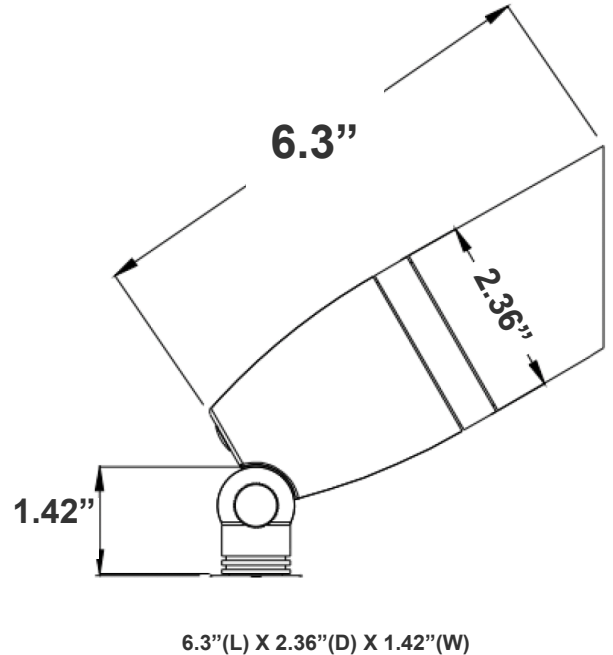

AD SERIES OUTDOOR LIGHTING

AD-018-RGBWW-BT-ORB
12V 7W LED NEW GENERATION ALUMINUM SPOT LIGHT

Customer Name: _____
Project Name: _____
Note: _____ | Type: _____

The 12V 7W LED New Generation Aluminum Spot Light is a high-performance outdoor lighting solution designed for energy efficiency and durability. Featuring a robust aluminum housing, it provides focused, high-lumen illumination ideal for accenting landscapes, architectural details, and outdoor spaces. This low-voltage fixture ensures reliable performance with minimal energy consumption, offering long-lasting brightness while reducing maintenance. Perfect for residential and commercial applications, its compact design blends seamlessly into any environment while delivering superior lighting quality.

Features

- Die-cast Aluminum Housing with Powder Coat Finish
- 1/2" Threaded Knuckle Stem
- 7-Year Warranty
- Lens: Flat Glass Lens

Technical Specifications

Electrical:

- Voltage: 12V
- Power Factor: >0.92
- Wattage: 7W
- Efficacy: 85 LPW
- Bluetooth Connection Range: Approximately 30 feet (10 meters). Maximum Communication Range Will Vary Depending On Obstacles (Person, Metal, Wall, etc.) Or Electromagnetic Environment.

Photometrics: AD-018-RGBWW-BT-ORB

BUG Rating: B1-U2-G0

Area 25'x 30' Mounting Height: 9'

Other Views:

Side View

Front View

Performance Table: AD-018-RGBWW-BT-ORB

MODEL NO.	Wattage	Voltage	Lumens	Color Temp.	BUG Rating	LPW
AD-018-RGBWW-BT-ORB	12W	12V	600LM	RGBWW	B1-U2-G0	85