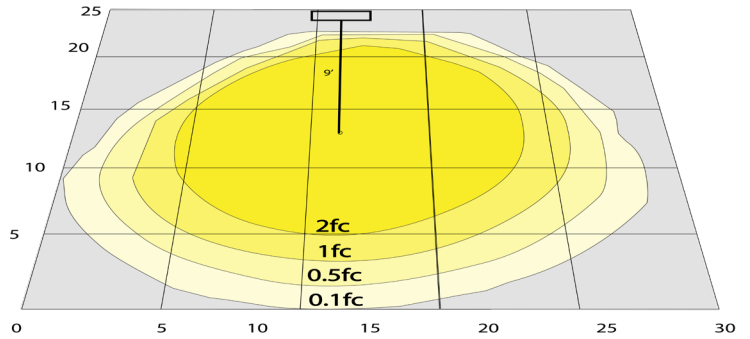

Applications:

- The 12V 7W LED New Generation Aluminum Spot Light is ideal for landscape lighting, architectural accents, signage illumination, and security lighting. It provides energy-efficient, focused illumination for residential and commercial outdoor spaces, enhancing aesthetics, safety, and visibility.

Photometrics: AD-018-RGBWW-BT-ORB

BUG Rating: B1-U2-G0

Area 25'x 30' Mounting Height: 9'

Other Views:

Side View

Front View

Performance Table: AD-018-RGBWW-BT-ORB

MODEL NO.	Wattage	Voltage	Lumens	Color Temp.	BUG Rating	LPW
AD-018-RGBWW-BT-ORB	12W	12V	600LM	RGBWW	B1-U2-G0	85