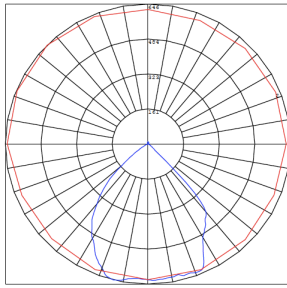

### Lighting:

- Integrated LED
- Lens: Flat Glass Lens
- Total Lumens: 600 LM
- RGBW Push Button
- Color Temperature: 3000K/4000K/5000K/Sky Blue Red/Green/Blue/Yellow/Pink/Sapphire
- Color Rendering Index: CRI ≥ 80
- Beam Angle: 90°

Phone: (877) 805-2252 | Fax: (877) 805-2252  
www.westgatemfg.com |

WG-10182024

**Photometrics:** AD-018-RGBW-PB-ORB

BUG Rating: B1-U2-G0

Area 25'x 30' Mounting Height: 9'

**Other Views:**

Side View

Front View