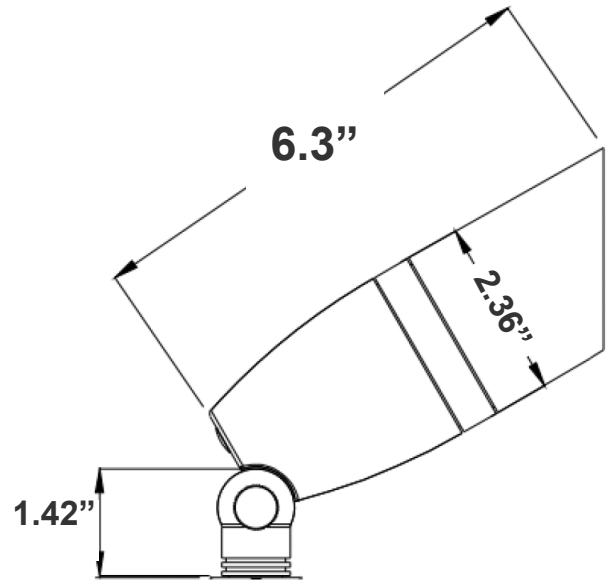

6.3"(L) X 2.36"(D) X 1.42"(W)

The 12V 7W LED New Generation Aluminum Spot Light is a high-performance outdoor lighting solution designed for energy efficiency and durability. Featuring a robust aluminum housing, it provides focused, high-lumen illumination ideal for accenting landscapes, architectural details, and outdoor spaces. This low-voltage fixture ensures reliable performance with minimal energy consumption, offering long-lasting brightness while reducing maintenance. Perfect for residential and commercial applications, its compact design blends seamlessly into any environment while delivering superior lighting quality.