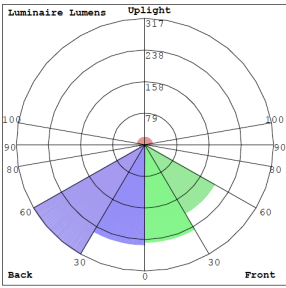

### Lighting:

- Integrated LED
- Lens: Flat Glass Lens
- Total Lumens: 600 LM
- RGBW Push Button
- Color Temperature: 3000K/4000K/5000K/Sky Blue Red/Green/Blue/Yellow/Pink/Sapphire
- Color Rendering Index: CRI ≥ 80
- Beam Angle: 90°

### Applications:

- The 12V 7W LED New Generation Aluminum Spot Light is ideal for landscape lighting, architectural accents, signage illumination, and security lighting. It provides energy-efficient, focused illumination for residential and commercial outdoor spaces, enhancing aesthetics, safety, and visibility.

Phone: (877) 805-2252 | Fax: (877) 805-2252  
www.westgatemfg.com |

WG-10182024

**Photometrics:** AD-018-RGBW-PB-ORB

BUG Rating: B1-U2-G0

Area 25'x 30' Mounting Height: 9'

**Other Views:**

Side View

Front View