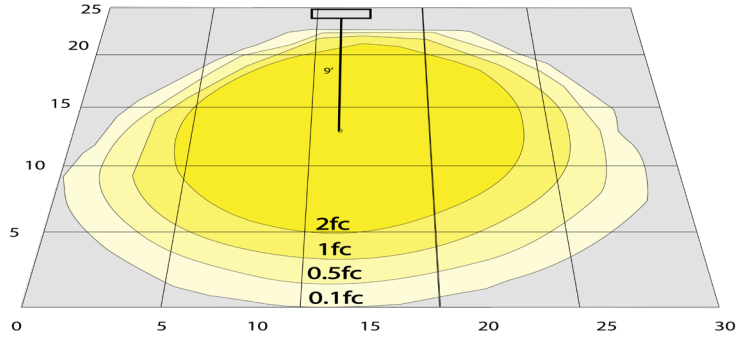

Phone: (877) 805-2252 | Fax: (877) 805-2252  
www.westgatemfg.com |

WG-10182024

**Photometrics:** AD-018-RGBW-PB-ORB

BUG Rating: B1-U2-G0

Area 25'x 30' Mounting Height: 9'

**Other Views:**

Side View

Front View