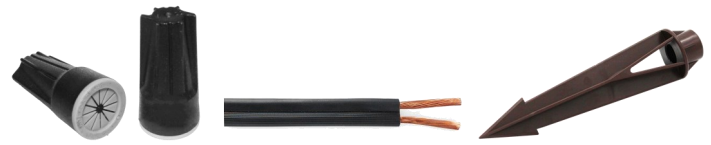

DIMENSIONS:

6.3"(L) X 2.36"(D) X 1.42"(W)

Black

Oil-Rubbed Bronze

Brass Simulation

White

AD-018-MCT-BK
AD-018-MCT-ORB
AD-018-MCT-AZ
AD-018-MCT-WH

12V LED NEW GEN. ALUMINUM SPOT LIGHT

Ideal for walkway and pathway, stairway and more.

ELECTRICAL SPECIFICATIONS:

- Voltage: 12V AC/DC
- Wattage: 7W
- Efficacy: 85LM/W

HOUSING SPECIFICATIONS:

- Housing Material: Aluminum
- Finish: Black or Oil-Rubbed Bronze or Brass Simulation or White
- 2FT. STP-2 18AWG lead wire
- 8-1/2" Non-metallic Spike
- Silicon-filled Wire Nuts
- IP rating: IP67, Wet Locations

Silicon-filled Wire Nuts

2ft. SPT-2 18AWG Lead Wire

8-1/2" Non-metallic Spike

LIGHTING SPECIFICATIONS:

- Integrated LED
- Lens: Flat Glass Lens
- Total lumens: 600LM
- Color Temperature: MCT: 3000K/4000K/5000K
- Beam Angle: 36°