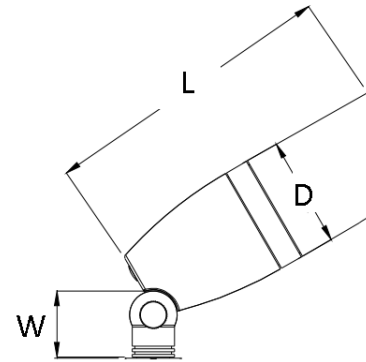

DIMENSIONS:

6.3"(L) X 2.36"(D) X 1.42"(W)

Black

Oil-Rubbed Bronze

Brass Simulation

White

AD-018-MCT-BK
AD-018-MCT-ORB
AD-018-MCT-AZ
AD-018-MCT-WH

12V LED NEW GEN. ALUMINUM SPOT LIGHT

Ideal for walkway and pathway, stairway and more.

ELECTRICAL SPECIFICATIONS:

- Voltage: 12V AC/DC
- Wattage: 7W
- Efficacy: 85LM/W

HOUSING SPECIFICATIONS:

- Housing Material: Aluminum
- Finish: Black or Oil-Rubbed Bronze or Brass Simulation or White
- 2FT. STP-2 18AWG lead wire
- 8-1/2" Non-metallic Spike
- Silicon-filled Wire Nuts
- IP rating: IP67, Wet Locations

Silicon-filled Wire Nuts

2ft. SPT-2 18AWG Lead Wire

8-1/2" Non-metallic Spike

LIGHTING SPECIFICATIONS:

- Integrated LED
- Lens: Flat Glass Lens
- Total lumens: 600LM
- Color Temperature: MCT: 3000K/4000K/5000K
- Beam Angle: 36°