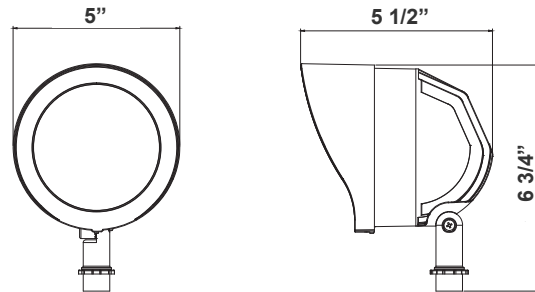

Compatible Models:

GL

6 3/4"(H) x 5"(W) x 5 1/2"(D)

MODEL NO.	Wattage	Voltage	Lumens	Color Temp.	BUG Rating	LPW
GL-12W-BR	12W	120-277V	960LM	3000K 4000K 5000K	B1-U2-G0	80
GL-24W-BR	24W		1920LM		B2-U2-G0