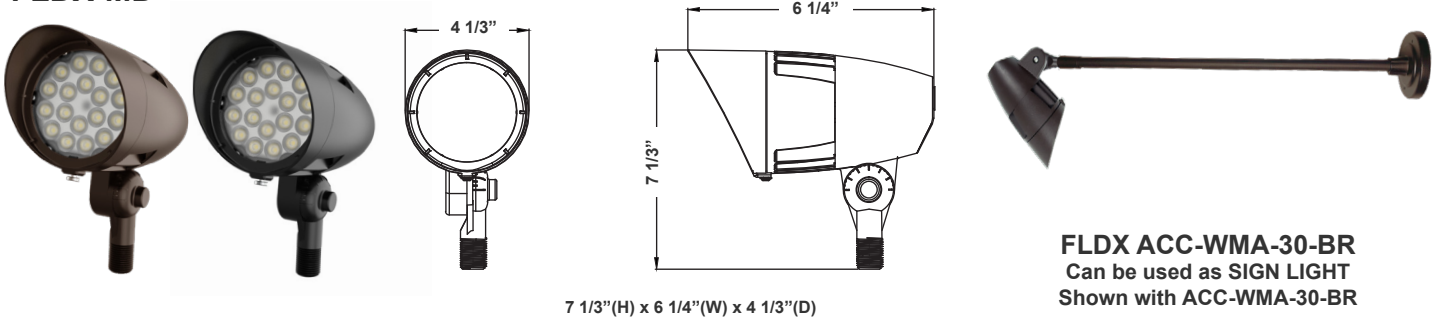

FLDX-MD

MODEL NO.	Wattage	Voltage	Lumens	Color Temp.	BUG Rating	LPW
FLDX-MD-10-30W-BR FLDX-MD-10-30W-BK	10W 20W 30W	120-277V	3700LM	3000K 4000K 5000K	B2-U0-G0	120