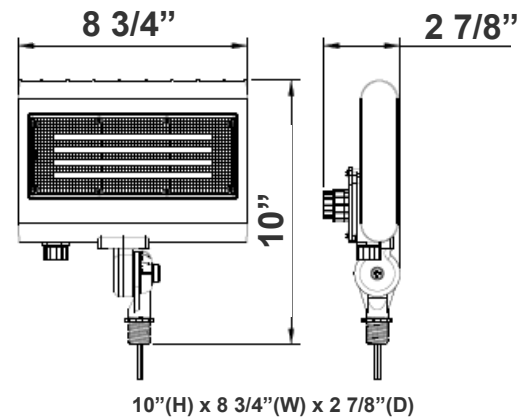

Compatible Models:

LFX-SM

MODEL NO.	Wattage	Voltage	Lumens	Color Temp.	BUG Rating	LPW
LFX-SM-10-30W-MCTP-KN-WH	10W	120~277V	1300LM	3000K	B2-U0-G1	130
LFX-SM-10-30W-MCTP-KN-SV	15W		1950LM	4000K		
LFX-SM-10-30W-MCTP-KN-BR	20W		2600LM	5000K		
LFX-SM-10-30W-MCTP-KN-BK	30W		4500LM	5700K