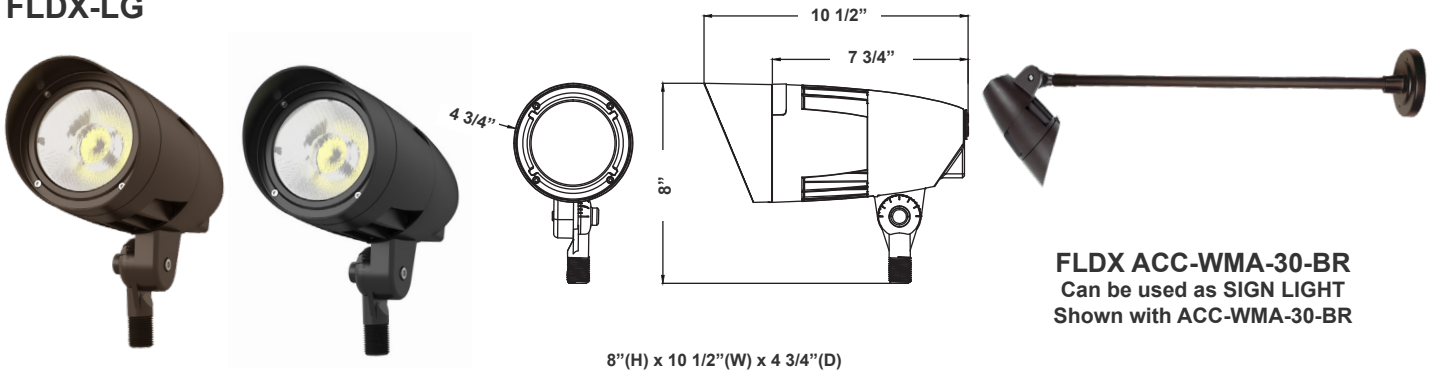

FLDX-LG

MODEL NO.	Wattage	Voltage	Lumens	Color Temp.	BUG Rating	LPW
FLDX-LG-30-50W-MCTP-BR FLDX-LG-30-50W-MCTP-BK	30W 40W 50W	120-277V	6200LM	3000K 4000K 5000K	B3-U0-G0	120