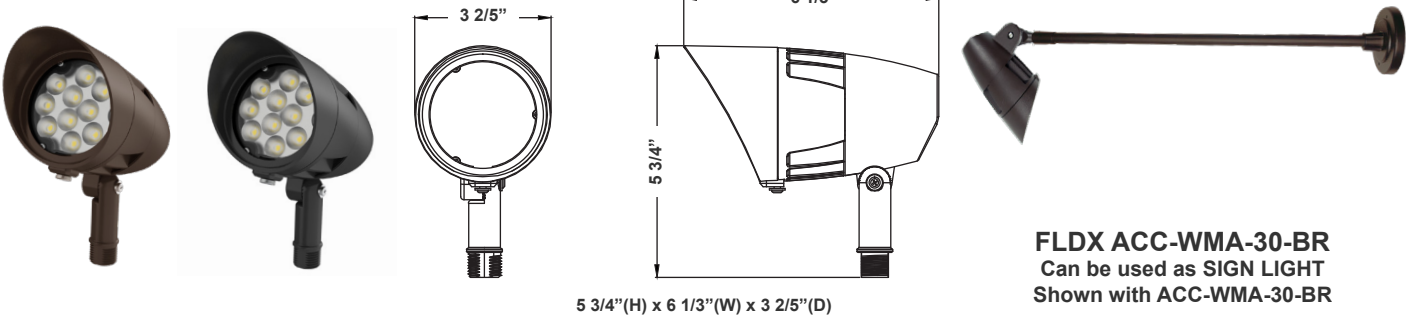

Compatible Models:

FLDX-SM

MODEL NO.	Wattage	Voltage	Lumens	Color Temp.	BUG Rating	LPW
FLDX-SM-15W-BR FLDX-SM-15W-BK	15W	120-277V	1800LM	3000K 4000K 5000K	B1-U0-G0	120