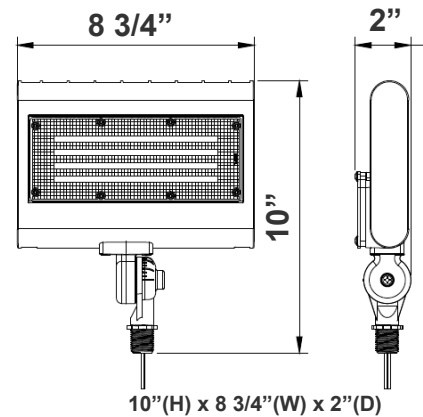

LFX-MD

MODEL NO.	Wattage	Voltage	Lumens	Color Temp.	BUG Rating	LPW	
LFX-MD-15-50W-MCTP-KN-WH	15W	120~277V	1950LM	3000K	B3-U0-G1	130	
LFX-MD-15-50W-MCTP-KN-SV	20W		2600LM				4000K
LFX-MD-15-50W-MCTP-KN-BR	30W		4500LM				5000K
LFX-MD-15-50W-MCTP-KN-BK	50W		6500LM