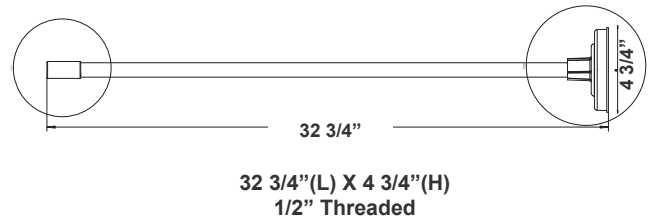

Note: _____

Type: _____

Included Accessories

The Flood Light Wall-Mounting Arm, measuring 30 inches, serves as a crucial component for securely affixing floodlights to walls. This arm provides an elevated and adjustable platform for the floodlight fixture, ensuring optimal positioning to illuminate specific areas effectively.

Technical Specifications

Mechanical:

- J-Box Gasket, In-Line Connectors, Mounting Hardware and Extension Wires Included
- Maximum Weight: 22 lbs
- Aluminum Steel Housing
- Steel Thickness: 24 Gauge
- Suitable For Wet Locations
- 5-Year Warranty

Mechanical:

The Flood Light Wall-Mounting Arm, measuring 30 inches, serves as a crucial component for securely affixing floodlights to walls. This arm provides an elevated and adjustable platform for the floodlight fixture, ensuring optimal positioning to illuminate specific areas effectively.