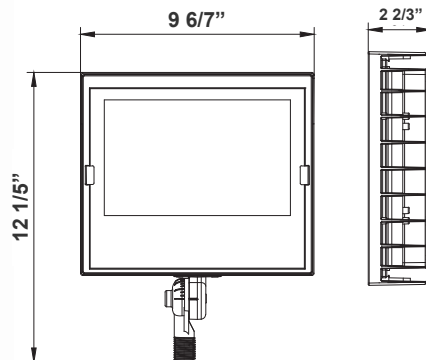

Compatible Models:

LFXE-MD-KN

12 1/5" (H) x 9 6/7" (W) x 2 2/3" (D)