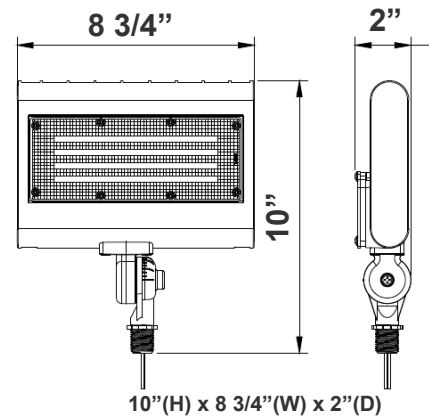

LFX-MD

MODEL NO.	Wattage	Voltage	Lumens	Color Temp.	BUG Rating	LPW
LFX-MD-15-50W-MCTP-KN-WH	15W	120~277V	1950LM	3000K 4000K 5000K	B3-U0-G1	130
LFX-MD-15-50W-MCTP-KN-SV	20W		2600LM			
LFX-MD-15-50W-MCTP-KN-BR	30W		4500LM			
LFX-MD-15-50W-MCTP-KN-BK	50W		6500LM