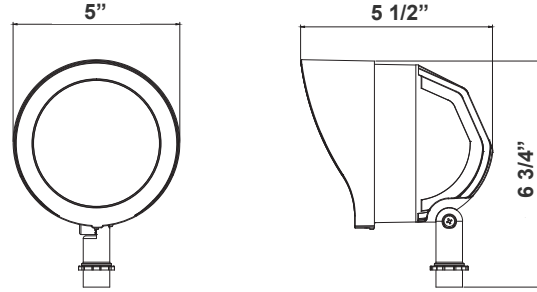

Compatible Models:

GL

6 3/4"(H) x 5"(W) x 5 1/2"(D)

MODEL NO.	Wattage	Voltage	Lumens	Color Temp.	BUG Rating	LPW
GL-12W-BR	12W	120-277V	960LM	3000K	B1-U2-G0	80
				4000K		
GL-24W-BR	24W			5000K	B2-U2-G0