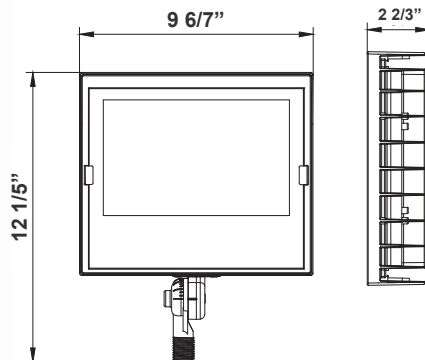

Compatible Models:

LFXE-MD-KN

12 1/5" (H) x 9 6/7" (W) x 2 2/3" (D)