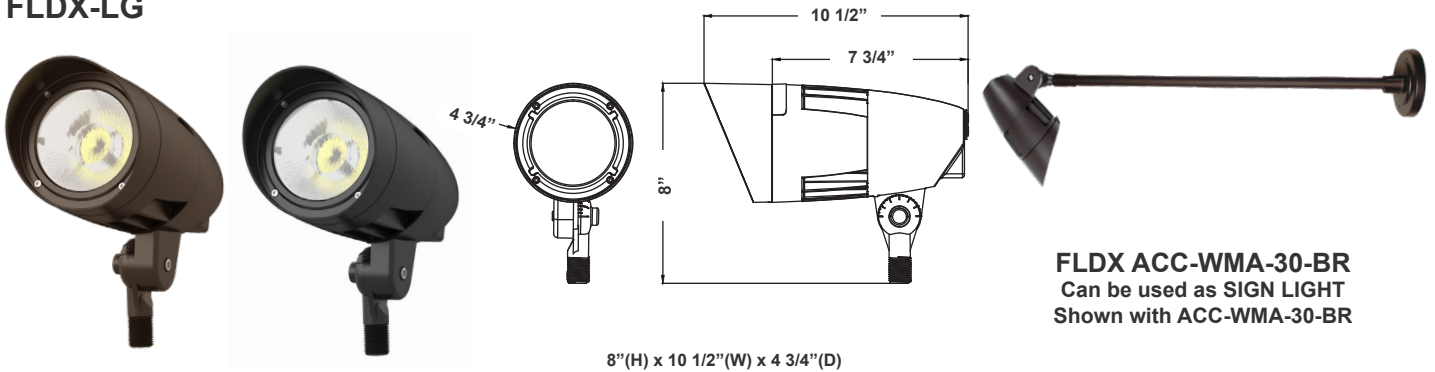

FLDX-LG

FLDX ACC-WMA-30-BR
Can be used as SIGN LIGHT
Shown with ACC-WMA-30-BR

MODEL NO.	Wattage	Voltage	Lumens	Color Temp.	BUG Rating	LPW
FLDX-LG-30-50W-MCTP-BR	30W	120-277V	6200LM	3000K	B3-U0-G0	120
FLDX-LG-30-50W-MCTP-BK	40W			4000K		
	50W			5000K