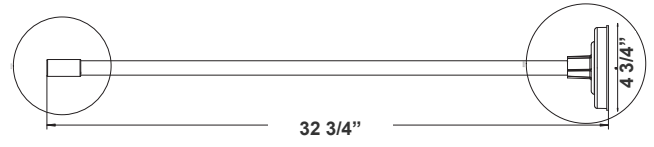

ACC-WMA-30-BR

Included Accessories

32 3/4" (L) X 4 3/4" (H)
1/2" Threaded

The Flood Light Wall-Mounting Arm, measuring 30 inches, serves as a crucial component for securely affixing floodlights to walls. This arm provides an elevated and adjustable platform for the floodlight fixture, ensuring optimal positioning to illuminate specific areas effectively.

Technical Specifications

Mechanical:

- J-Box Gasket, In-Line Connectors, Mounting Hardware and 58" Extension Wires Included
- Maximum Weight: 22 lbs
- Aluminum Steel Housing
- Steel Thickness: 24 Gauge
- Suitable For Wet Locations
- 5-Year Warranty

Application:

The Flood Light Wall-Mounting Arm, measuring 30 inches, serves as a crucial component for securely affixing floodlights to walls. This arm provides an elevated and adjustable platform for the floodlight fixture, ensuring optimal positioning to illuminate specific areas effectively.