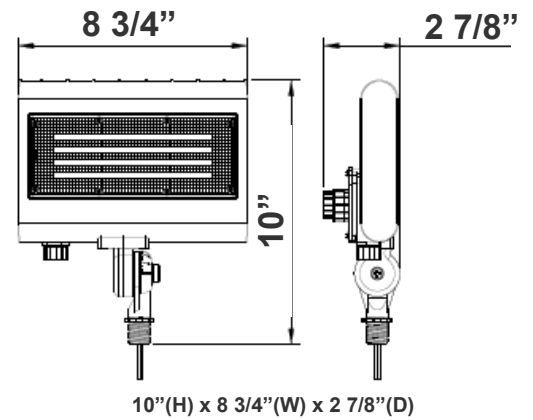

Compatible Models:

LFX-SM

MODEL NO.	Wattage	Voltage	Lumens	Color Temp.	BUG Rating	LPW
LFX-SM-10-30W-MCTP-KN-WH	10W	120~277V	1300LM	3000K 4000K 5000K 5700K	B2-U0-G1	130
LFX-SM-10-30W-MCTP-KN-SV	15W		1950LM			
LFX-SM-10-30W-MCTP-KN-BR	20W		2600LM			
LFX-SM-10-30W-MCTP-KN-BK	30W		4500LM