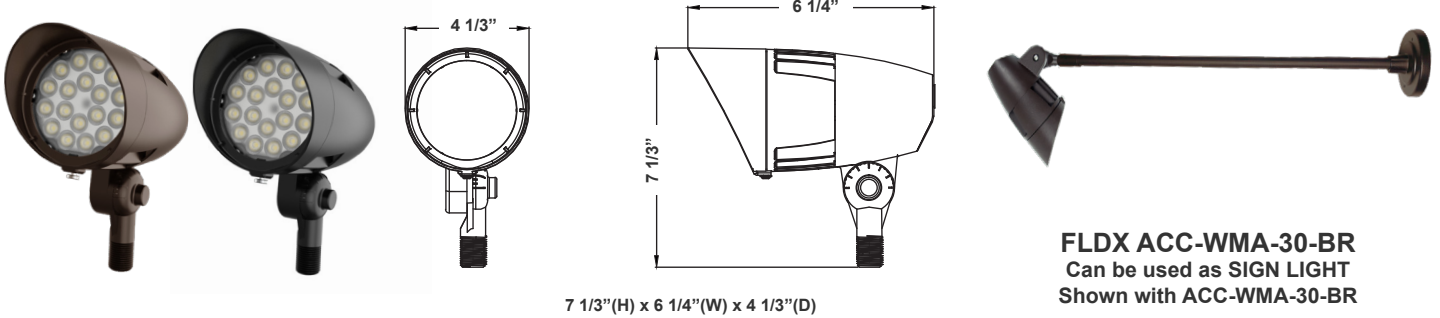

FLDX-MD

FLDX ACC-WMA-30-BR
Can be used as SIGN LIGHT
Shown with ACC-WMA-30-BR

MODEL NO.	Wattage	Voltage	Lumens	Color Temp.	BUG Rating	LPW
FLDX-MD-10-30W-BR	10W	120-277V	3700LM	3000K	B2-U0-G0	120
FLDX-MD-10-30W-BK	20W			4000K		
	30W			5000K