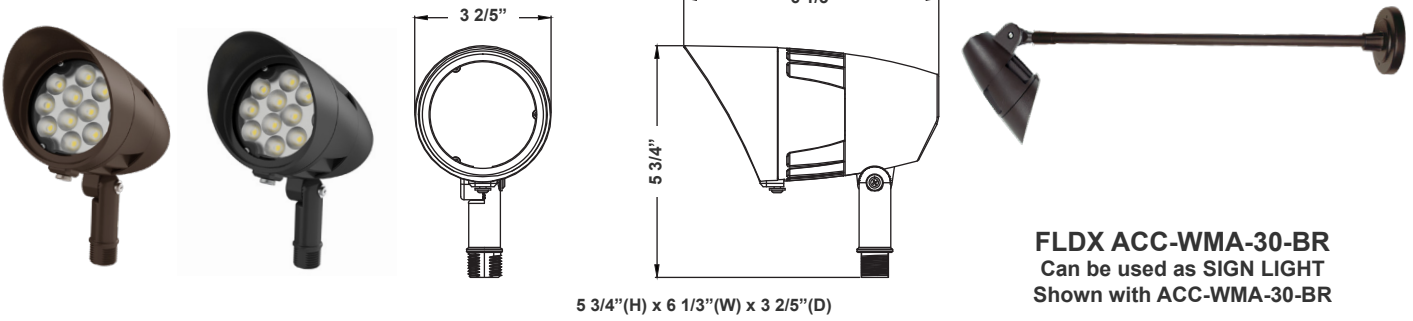

Compatible Models:

FLDX-SM

FLDX ACC-WMA-30-BR
Can be used as SIGN LIGHT
Shown with ACC-WMA-30-BR

MODEL NO.	Wattage	Voltage	Lumens	Color Temp.	BUG Rating	LPW	
FLDX-SM-15W-BR	15W	120-277V	1800LM	3000K	B1-U0-G0	120	
FLDX-SM-15W-BK				4000K			5000K