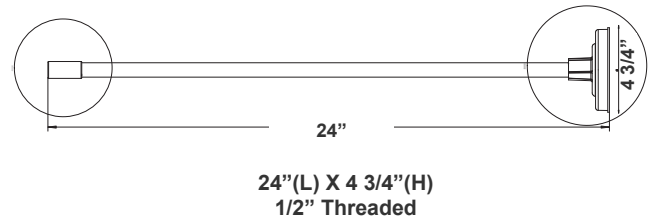

# ACC SERIES

Outdoor Lighting

ACC-WMA-24-BK  
ACC-WMA-24-BR  
ACC-WMA-24-WH

Flood Light Wall-Mounting Arm 30In, Arm 30In

Customer Name: \_\_\_\_\_  
Project Name: \_\_\_\_\_  
Note: \_\_\_\_\_ | Type: \_\_\_\_\_

Included Accessories

The Flood Light Wall-Mounting Arm, measuring 30 inches, serves as a crucial component for securely affixing floodlights to walls. This arm provides an elevated and adjustable platform for the floodlight fixture, ensuring optimal positioning to illuminate specific areas effectively.

### Mechanical:

The Flood Light Wall-Mounting Arm, measuring 30 inches, serves as a crucial component for securely affixing floodlights to walls. This arm provides an elevated and adjustable platform for the floodlight fixture, ensuring optimal positioning to illuminate specific areas effectively.