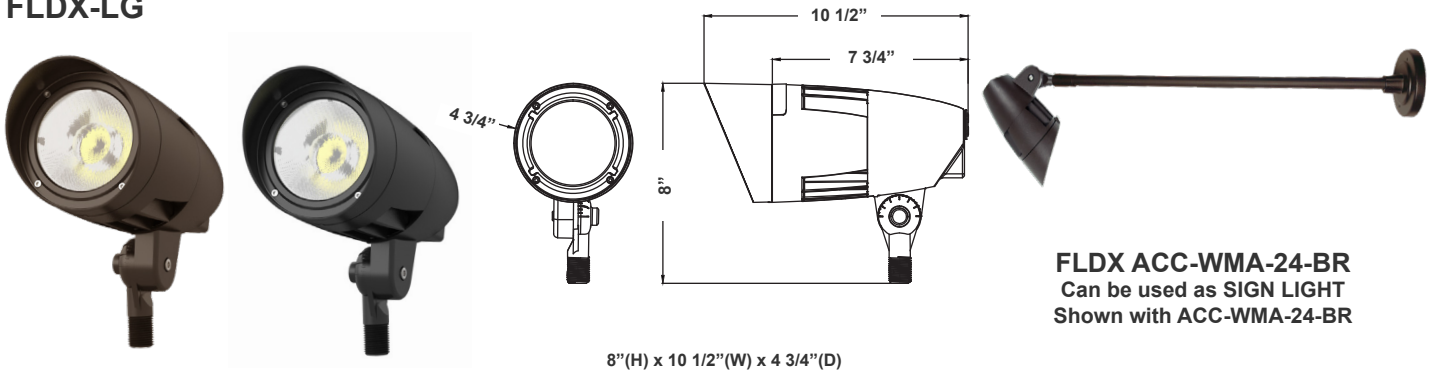

FLDX-LG

FLDX ACC-WMA-24-BR
Can be used as SIGN LIGHT
Shown with ACC-WMA-24-BR

8"(H) x 10 1/2"(W) x 4 3/4"(D)

MODEL NO.	Wattage	Voltage	Lumens	Color Temp.	BUG Rating	LPW
FLDX-LG-30-50W-MCTP-BR FLDX-LG-30-50W-MCTP-BK	30W 40W 50W	120-277V	6200LM	3000K 4000K 5000K	B3-U0-G0	120