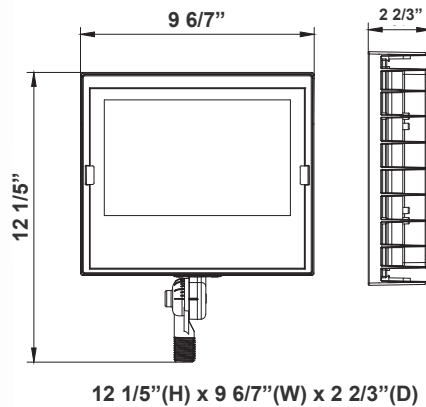

Compatible Models:

LFXE-MD-KN

LFXE ACC-WMA-24-BR
Can be used as BILBOARD/SIGN LIGHT
Shown with ACC-WMA-24-BR

MODEL NO.	Wattage	Voltage	Lumens	Color Temp.	BUG Rating	LPW
LFXE-MD-50-100W-MCTP-KN-P	50W	120~277V	6750LM	3000K	B3-U0-G1	135
	80W		10800LM	4000K		
	100W		13500LM	5000K