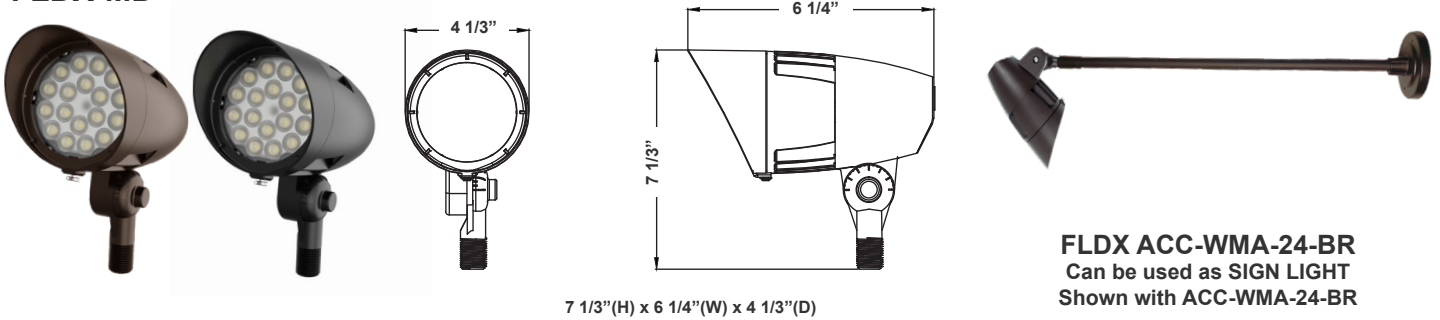

FLDX-MD

FLDX ACC-WMA-24-BR
Can be used as SIGN LIGHT
Shown with ACC-WMA-24-BR

7 1/3"(H) x 6 1/4"(W) x 4 1/3"(D)

MODEL NO.	Wattage	Voltage	Lumens	Color Temp.	BUG Rating	LPW
FLDX-MD-10-30W-BR FLDX-MD-10-30W-BK	10W 20W 30W	120-277V	3700LM	3000K 4000K 5000K	B2-U0-G0	120