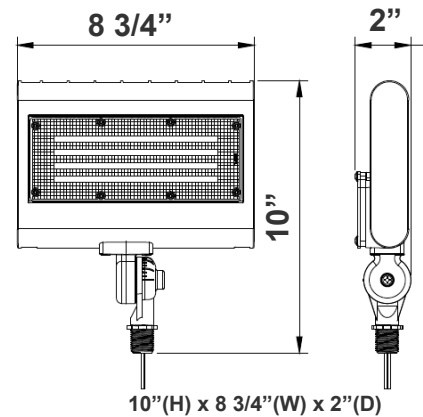

LFX-MD

MODEL NO.	Wattage	Voltage	Lumens	Color Temp.	BUG Rating	LPW
LFX-MD-15-50W-MCTP-KN-WH	15W	120~277V	1950LM	3000K	B3-U0-G1	130
LFX-MD-15-50W-MCTP-KN-SV	20W		2600LM	4000K		
LFX-MD-15-50W-MCTP-KN-BR	30W		4500LM	5000K		
LFX-MD-15-50W-MCTP-KN-BK	50W		6500LM