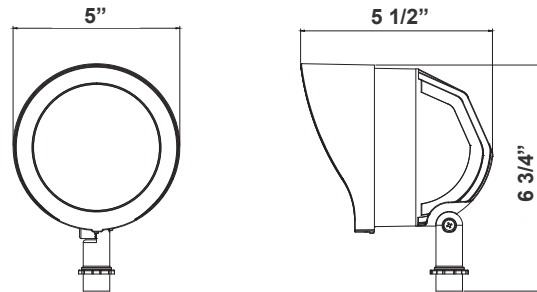

Compatible Models:

GL

6 3/4"(H) x 5"(W) x 5 1/2"(D)

MODEL NO.	Wattage	Voltage	Lumens	Color Temp.	BUG Rating	LPW
GL-12W-BR	12W	120-277V	960LM	3000K 4000K 5000K	B1-U2-G0	80
GL-24W-BR	24W		1920LM		B2-U2-G0