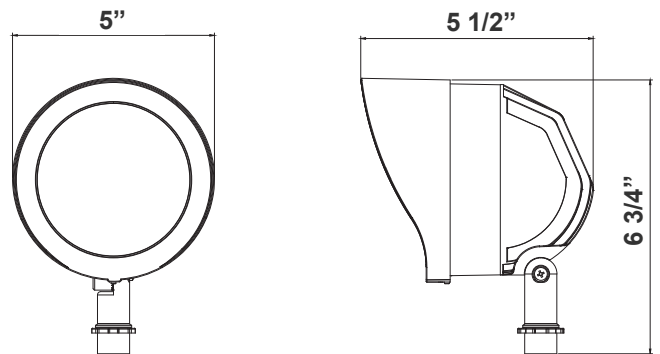

GL-MCTP

6 3/4"(H) x 5"(W) x 5 1/2"(D)

MODEL NO.	Wattage	Voltage	Lumens	Color Temp.	BUG Rating	LPW
GL-MCTP-BK GL-MCTP-BR GL-MCTP-WH	20W	120-277V	1400LM	3000K~5700K	B1-U2-G0	70