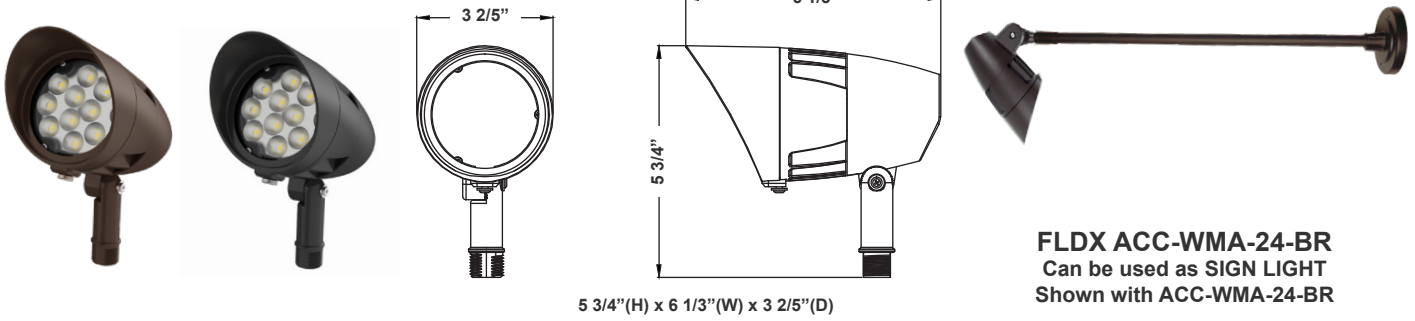

Compatible Models:

FLDX-SM

FLDX ACC-WMA-24-BR
Can be used as SIGN LIGHT
Shown with ACC-WMA-24-BR

5 3/4"(H) x 6 1/3"(W) x 3 2/5"(D)

MODEL NO.	Wattage	Voltage	Lumens	Color Temp.	BUG Rating	LPW
FLDX-SM-15W-BR FLDX-SM-15W-BK	15W	120-277V	1800LM	3000K 4000K 5000K	B1-U0-G0	120