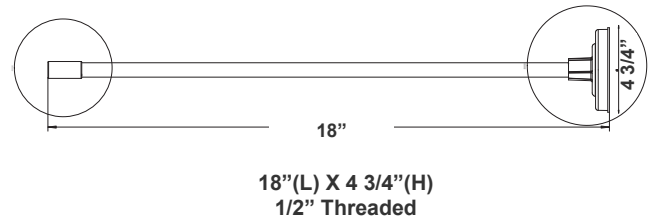

Included Accessories

The Flood Light Wall-Mounting Arm, measuring 30 inches, serves as a crucial component for securely affixing floodlights to walls. This arm provides an elevated and adjustable platform for the floodlight fixture, ensuring optimal positioning to illuminate specific areas effectively.

Technical Specifications

Mechanical:

- J-Box Gasket, In-Line Connectors, Mounting Hardware and Extension Wires Included
- Maximum Weight: 22 lbs
- Aluminum Steel Housing
- Steel Thickness: 24 Gauge
- Suitable For Wet Locations
- 5-Year Warranty

Mechanical:

The Flood Light Wall-Mounting Arm, measuring 30 inches, serves as a crucial component for securely affixing floodlights to walls. This arm provides an elevated and adjustable platform for the floodlight fixture, ensuring optimal positioning to illuminate specific areas effectively.