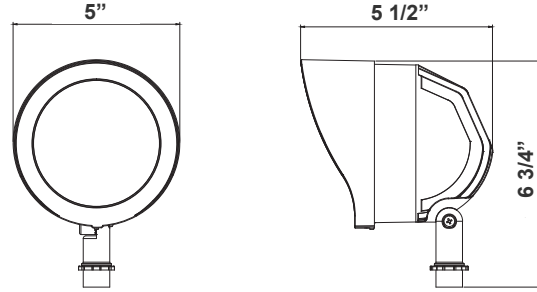

Compatible Models:

GL

6 3/4"(H) x 5"(W) x 5 1/2"(D)

MODEL NO.	Wattage	Voltage	Lumens	Color Temp.	BUG Rating	LPW
GL-12W-BR GL-24W-BR	12W	120-277V	960LM	3000K	B1-U2-G0	80
	24W			4000K		
				5000K	B2-U2-G0