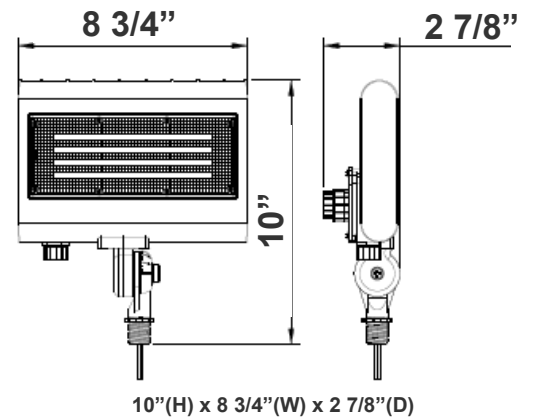

Compatible Models:

LFX-SM

MODEL NO.	Wattage	Voltage	Lumens	Color Temp.	BUG Rating	LPW
LFX-SM-10-30W-MCTP-KN-WH	10W	120~277V	1300LM	3000K	B2-U0-G1	130
LFX-SM-10-30W-MCTP-KN-SV	15W		1950LM	4000K		
LFX-SM-10-30W-MCTP-KN-BR	20W		2600LM	5000K		
LFX-SM-10-30W-MCTP-KN-BK	30W		4500LM	5700K