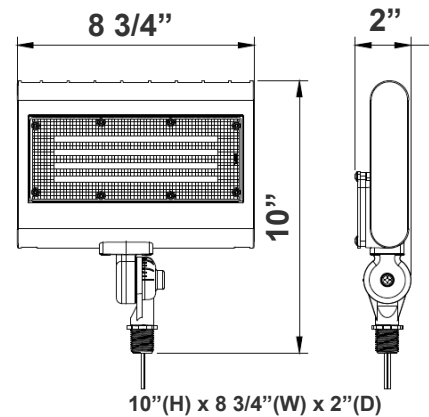

LFX-MD

MODEL NO.	Wattage	Voltage	Lumens	Color Temp.	BUG Rating	LPW
LFX-MD-15-50W-MCTP-KN-WH	15W	120~277V	1950LM	3000K	B3-U0-G1	130
LFX-MD-15-50W-MCTP-KN-SV	20W		2600LM	4000K		
LFX-MD-15-50W-MCTP-KN-BR	30W		4500LM	5000K		
LFX-MD-15-50W-MCTP-KN-BK	50W		6500LM