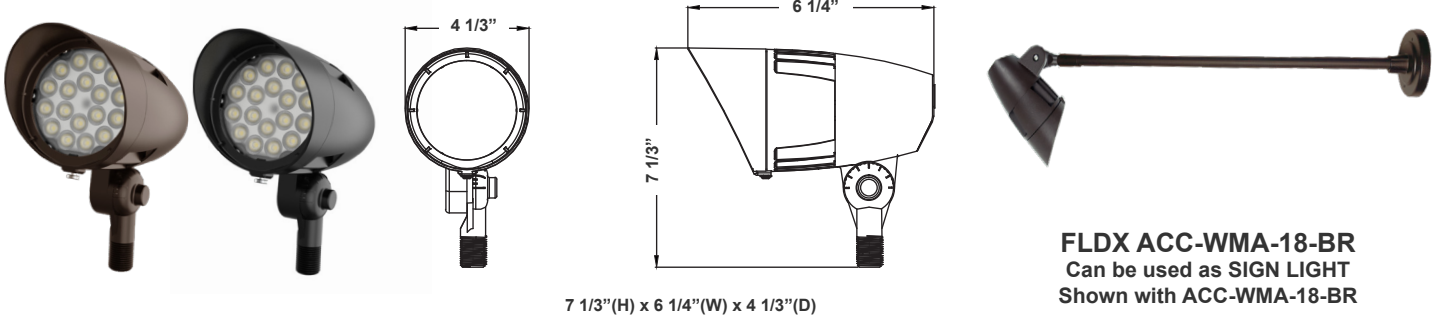

Included Accessories

The Flood Light Wall-Mounting Arm, measuring 30 inches, serves as a crucial component for securely affixing floodlights to walls. This arm provides an elevated and adjustable platform for the floodlight fixture, ensuring optimal positioning to illuminate specific areas effectively.

Mechanical:

The Flood Light Wall-Mounting Arm, measuring 30 inches, serves as a crucial component for securely affixing floodlights to walls. This arm provides an elevated and adjustable platform for the floodlight fixture, ensuring optimal positioning to illuminate specific areas effectively.

Phone: (877) 805-2252 | Fax: (877) 805-2252
www.westgatemfg.com

Compatible Models:

FLDX-SM

FLDX ACC-WMA-18-BR
Can be used as SIGN LIGHT
Shown with ACC-WMA-18-BR

5 3/4"(H) x 6 1/3"(W) x 3 2/5"(D)

MODEL NO.	Wattage	Voltage	Lumens	Color Temp.	BUG Rating	LPW
FLDX-SM-15W-BR FLDX-SM-15W-BK	15W	120-277V	1800LM	3000K 4000K 5000K	B1-U0-G0	120

FLDX-MD

FLDX ACC-WMA-18-BR
Can be used as SIGN LIGHT
Shown with ACC-WMA-18-BR

7 1/3"(H) x 6 1/4"(W) x 4 1/3"(D)

MODEL NO.	Wattage	Voltage	Lumens	Color Temp.	BUG Rating	LPW
FLDX-MD-10-30W-BR FLDX-MD-10-30W-BK	10W 20W 30W	120-277V	3700LM	3000K 4000K 5000K	B2-U0-G0	120