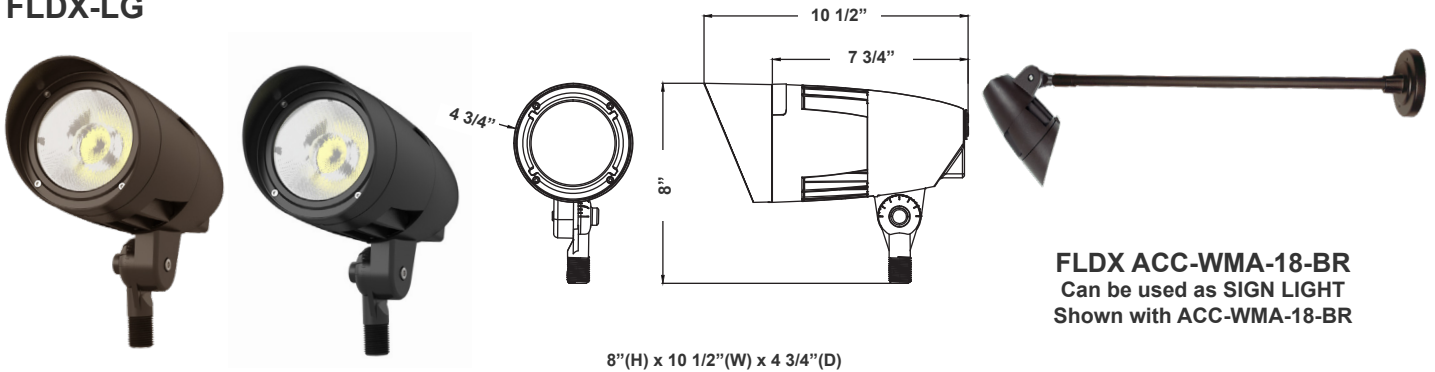

Included Accessories

The Flood Light Wall-Mounting Arm, measuring 30 inches, serves as a crucial component for securely affixing floodlights to walls. This arm provides an elevated and adjustable platform for the floodlight fixture, ensuring optimal positioning to illuminate specific areas effectively.

Mechanical:

The Flood Light Wall-Mounting Arm, measuring 30 inches, serves as a crucial component for securely affixing floodlights to walls. This arm provides an elevated and adjustable platform for the floodlight fixture, ensuring optimal positioning to illuminate specific areas effectively.

FLDX-MD

FLDX ACC-WMA-18-BR
Can be used as SIGN LIGHT
Shown with ACC-WMA-18-BR

7 1/3"(H) x 6 1/4"(W) x 4 1/3"(D)

MODEL NO.	Wattage	Voltage	Lumens	Color Temp.	BUG Rating	LPW
FLDX-MD-10-30W-BR FLDX-MD-10-30W-BK	10W 20W 30W	120-277V	3700LM	3000K 4000K 5000K	B2-U0-G0	120

FLDX-LG

FLDX ACC-WMA-18-BR
Can be used as SIGN LIGHT
Shown with ACC-WMA-18-BR

8"(H) x 10 1/2"(W) x 4 3/4"(D)

MODEL NO.	Wattage	Voltage	Lumens	Color Temp.	BUG Rating	LPW
FLDX-LG-30-50W-MCTP-BR FLDX-LG-30-50W-MCTP-BK	30W 40W 50W	120-277V	6200LM	3000K 4000K 5000K	B3-U0-G0	120