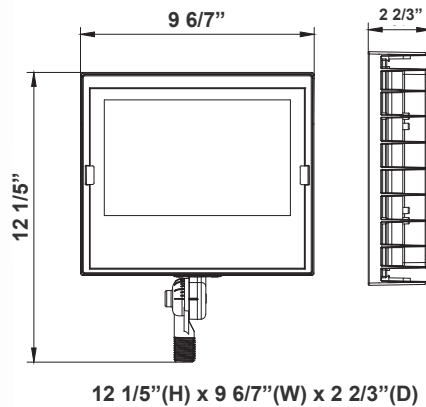

Compatible Models:

LFXE-MD-KN

LFXE ACC-WMA-18-BR
Can be used as BILBOARD/SIGN LIGHT
Shown with ACC-WMA-18-BR

MODEL NO.	Wattage	Voltage	Lumens	Color Temp.	BUG Rating	LPW
LFXE-MD-50-100W-MCTP-KN-P	50W	120~277V	6750LM	3000K	B3-U0-G1	135
	80W		10800LM	4000K		
	100W		13500LM	5000K		

Phone: (877) 805-2252 | Fax: (877) 805-2252
www.westgatemfg.com