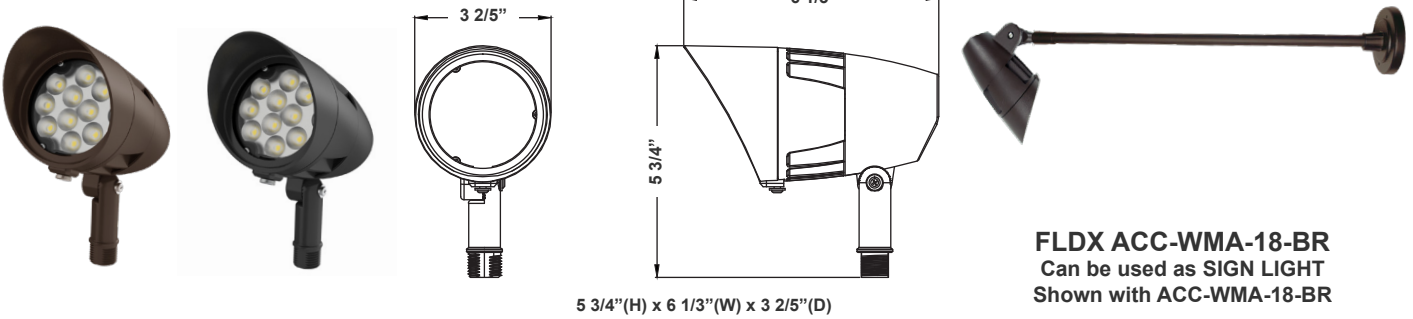

Included Accessories

The Flood Light Wall-Mounting Arm, measuring 30 inches, serves as a crucial component for securely affixing floodlights to walls. This arm provides an elevated and adjustable platform for the floodlight fixture, ensuring optimal positioning to illuminate specific areas effectively.

Mechanical:

The Flood Light Wall-Mounting Arm, measuring 30 inches, serves as a crucial component for securely affixing floodlights to walls. This arm provides an elevated and adjustable platform for the floodlight fixture, ensuring optimal positioning to illuminate specific areas effectively.

Compatible Models:

LFXE-MD-KN

LFXE ACC-WMA-18-BR
Can be used as BILBOARD/SIGN LIGHT
Shown with ACC-WMA-18-BR

MODEL NO.	Wattage	Voltage	Lumens	Color Temp.	BUG Rating	LPW
LFXE-MD-50-100W-MCTP-KN-P	50W	120~277V	6750LM	3000K	B3-U0-G1	135
	80W		10800LM	4000K		
	100W		13500LM	5000K		

Phone: (877) 805-2252 | Fax: (877) 805-2252
www.westgatemfg.com

Compatible Models:

FLDX-SM

FLDX ACC-WMA-18-BR
Can be used as SIGN LIGHT
Shown with ACC-WMA-18-BR

5 3/4"(H) x 6 1/3"(W) x 3 2/5"(D)

MODEL NO.	Wattage	Voltage	Lumens	Color Temp.	BUG Rating	LPW
FLDX-SM-15W-BR FLDX-SM-15W-BK	15W	120-277V	1800LM	3000K 4000K 5000K	B1-U0-G0	120