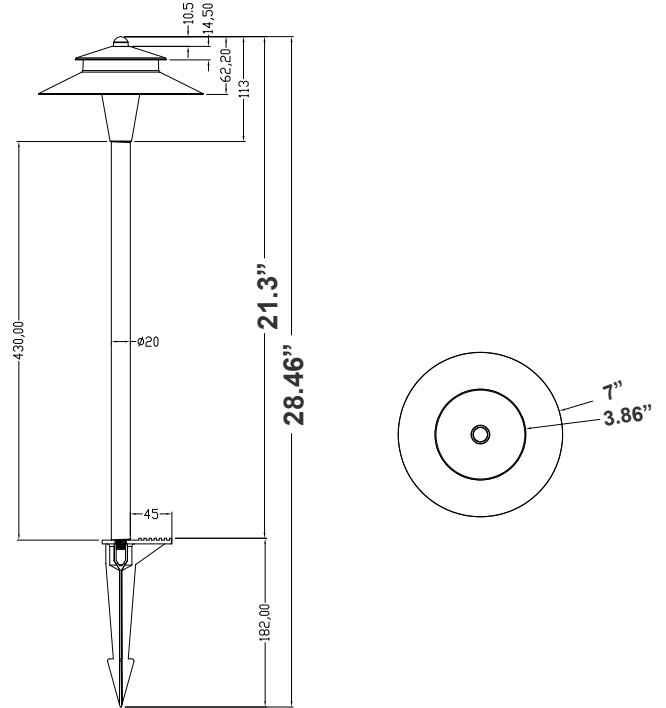

New Generation of Integrated LED Path Lights, Selectable Color Temperature Or Push-Button RGBWW With Scenes, App-Controlled RGBW In 3 Finishes, Simulated Antique Brass, Black, and Metallic Oil-Rubbed Bronze. 2 Different Heights: 15" Or 22" Stems And Caps Are Sold Separately

Customer Name: _____

Project Name: _____

Note: _____

Type: _____

3.86"(D) x 28.46"(H)

Features

- Die-Cast Aluminum
- Polycarbonate Lens
- Model 24 Aluminum Path Light Cap
- 15" 3CCT LED Path Light Stem

Technical Specifications

Electrical:

- Voltage: 12-24V AC
- Wattage: 5W
- Power Factor: >0.90
- Efficacy: 66.7 LPW

Mechanical:

- Die-Cast Aluminum
- 8-1/2" PC Spike Included
- 1/2" Threaded Knuckle Stem
- Color: Oil-Rubbed Bronze, Black and Antique Brass
- Polycarbonate Lens
- Operating Temperature: -4°F to 104°F
- 1-Year Warranty
- Suitable for Wet location