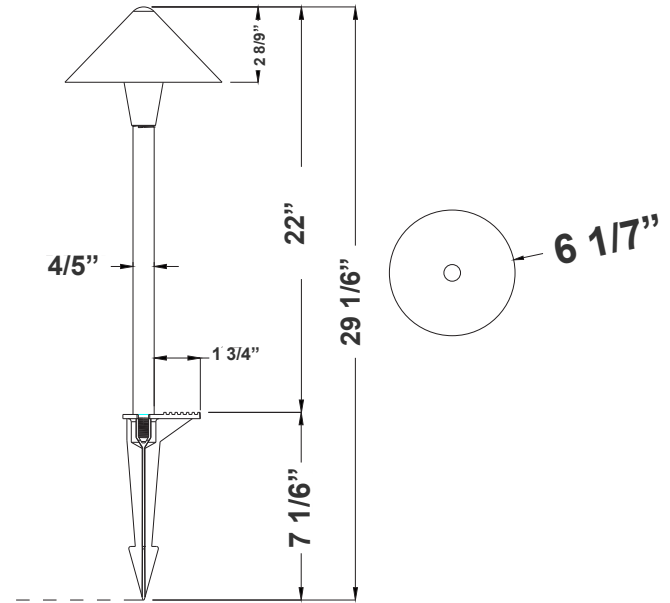

New Generation of Integrated LED Path Lights, Selectable Color Temperature Or Push-Button RGBWW With Scenes, App-Controlled RGBW In 3 Finishes, Simulated Antique Brass, Black, and Metallic Oil-Rubbed Bronze. 2 Different Heights: 15" Or 22" Stems And Caps Are Sold Separately

Customer Name: \_\_\_\_\_  
Project Name: \_\_\_\_\_  
Note: \_\_\_\_\_ | Type: \_\_\_\_\_

6 1/7" (D) x 29 1/6" (H)

## Features

- Die-Cast Aluminum
- Polycarbonate Lens
- Model 23 Aluminum Path Light Cap
- 22" 3CCT LED Path Light Stem