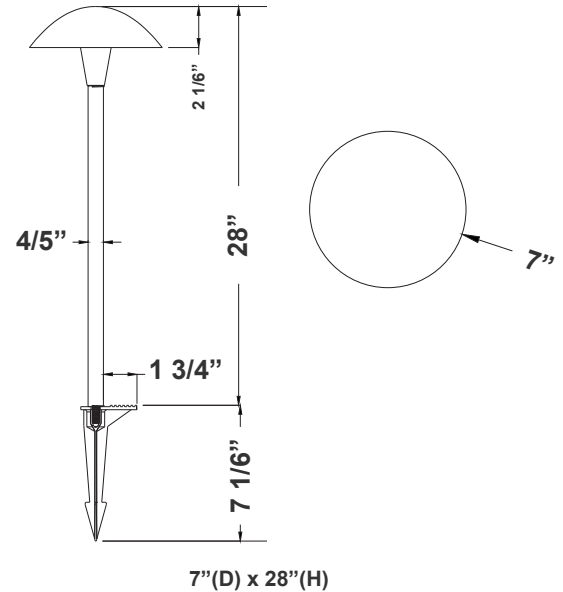

Features

- Die-Cast Aluminum
- Polycarbonate Lens
- Model 18 Aluminum Path Light Cap
- RGBWW Bluetooth WG APP LED Path Light Stem

Technical Specifications

Electrical:

- Voltage: 12-24V AC
- Wattage: 5W
- Power Factor: >0.90
- Efficacy: 66.7 LPW
- Bluetooth Connection Range: Approximately 30 feet (10 meters). Maximum Communication Range Will Vary Depending On Obstacles (Person, Metal, Wall, etc.) Or Electromagnetic Environment.

Mechanical:

- Die-Cast Aluminum
- 8-1/2" PC Spike Included
- 1/2" Threaded Stem
- Color: Oil-Rubbed Bronze, Black and Antique Brass
- Polycarbonate Lens
- Operating Temperature: -4°F to 104°F
- 1-Year Warranty
- Suitable for Wet location

Lighting:

- Total Lumens: 200LM
- Color Temperatures: RGBW Seletable Through Phone App
- Color Rendering Index: CRI ≥ 80
- Rated life: 30,000 Hrs

Applications:

New Generation of Integrated LED Path Lights, Selectable Color Temperature Or Push-Button RGBWW With Scenes, App-Controlled RGBW In 3 Finishes, Simulated Antique Brass, Black, and Metallic Oil-Rubbed Bronze. 2 Different Heights: 15" Or 22" Stems And Caps Are Sold Separately

Other Models:

- 5W | 200LM | AA-19L-ORB + AA-STEM-22-RGBWW-BT-ORB
- 5W | 200LM | AA-20L-ORB + AA-STEM-22-RGBWW-BT-ORB
- 5W | 200LM | AA-21L-ORB + AA-STEM-22-RGBWW-BT-ORB
- 5W | 200LM | AA-19L-BK + AA-STEM-22-RGBWW-BT-BK
- 5W | 200LM | AA-20L-BK + AA-STEM-22-RGBWW-BT-BK
- 5W | 200LM | AA-21L-BK + AA-STEM-22-RGBWW-BT-BK
- 5W | 200LM | AA-19L-AZ + AA-STEM-22-RGBWW-BT-AZ
- 5W | 200LM | AA-20L-AZ + AA-STEM-22-RGBWW-BT-AZ
- 5W | 200LM | AA-21L-AZ + AA-STEM-22-RGBWW-BT-AZ