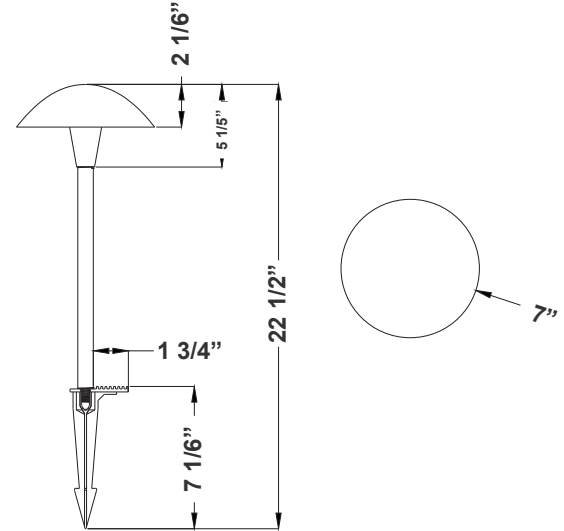

New Generation of Integrated LED Path Lights, Selectable Color Temperature Or Push-Button RGBWW With Scenes, App-Controlled RGBW In 3 Finishes, Simulated Antique Brass, Black, and Metallic Oil-Rubbed Bronze. 2 Different Heights: 15" Or 22" Stems And Caps Are Sold Separately

Customer Name: _____

Project Name: _____

Note: _____

Type: _____

7"(D) x 22 1/2"(H)

Features

- Die-Cast Aluminum
- Polycarbonate Lens
- Model 18 Aluminum Path Light Cap
- 15" 3CCT LED Path Light Stem

Technical Specifications

Electrical:

- Voltage: 12-24V AC
- Wattage: 5W
- Power Factor: >0.90
- Efficacy: 66.7 LPW

Mechanical:

- Die-Cast Aluminum
- 8-1/2" PC Spike Included
- 1/2" Threaded Stem
- Color: Oil-Rubbed Bronze, Black and Antique Brass
- Polycarbonate Lens
- Operating Temperature: -4°F to 104°F
- 1-Year Warranty
- Suitable for Wet location