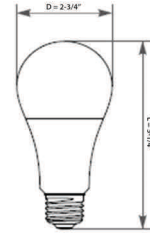

DIMENSIONS:

2-3/4" diameter, 5-1/4" height

A21-13W-30K-D
A21-13W-50K-D

A21

Westgate's dimmable LED lamp technology provides a soft, even illumination without hot spots or LED imaging. Our compact size and excellent thermal management make Westgate LED lamps the choice of professionals.

MODEL NO.	WATTAGE	LUMENS	BEAM	COLOR TEMP
A21-13W-30K-D	13W	1100	300deg	WW 3000K
A21-13W-50K-D	13W	1150	300deg	CW 5000K

ELECTRICAL SPECIFICATIONS:

- Voltage: 120V AC/ 60Hz
- Wattage: 13W
- Power factor: 90% +