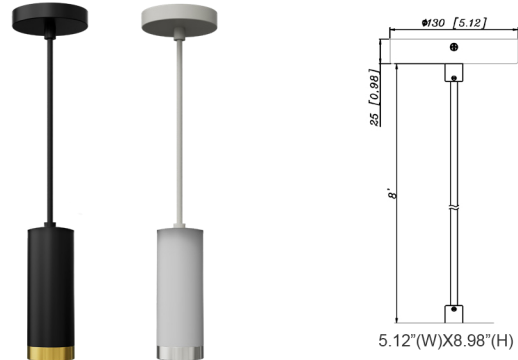

9 3/4"(H) X 3 1/7"(W) X 3" (D)

3" Cylinder, Pendant & Ceiling Cylinder Light, Aluminum Cylinder, White Aluminum Housing, Clear Glass Lens

Features

- Triac Dimmable at 120V & 0-10V Dimming at 120-277V
- 7-Year Warranty
- Aluminum Base and Polycarbonate (PC) Lens

Applications:

- 3" Cylinder, Pendant & Ceiling Cylinder Light, Aluminum Cylinder, White Aluminum Housing, Clear Glass Lens

Other Models:

- 6W | 300LM | CMC2L-RGBW-BK
- 6W | 300LM | CMC2L-RGBW-WH

Other Views:

CMC-CS-8FT-BK
Suspension Cable &
Canopy Set For CMC
Series, 8Ft, 5-Wire, Black

CMC-CS-8FT-WH
Suspension Cable &
Canopy Set For CMC
Series, 8Ft, 5-Wire, White

ACCESSORIES:

CMC3-MCTP-DD-BK+CMC-CS-8FT-BK
CMC3-MCTP-DD-WH+CMC-CS-8FT-WH

CMC3-MCTP-DD-BK+CMC-SRK-218-5C-BK
CMC3-MCTP-DD-WH+CMC-SRK-218-5C-WH

CMC3-MCTP-DD-BK+CMC-SRK-218-5C-BK+CMC3-HCDK-AG
CMC3-MCTP-DD-WH+CMC-SRK-218-5C-WH+CMC3-HCDK-BK

CMC3-MCTP-DD-BK+CMC-CS-8FT-BK+CMC3-TRM-AG
CMC3-MCTP-DD-WH+CMC-CS-8FT-WH+CMC3-TRM-BN