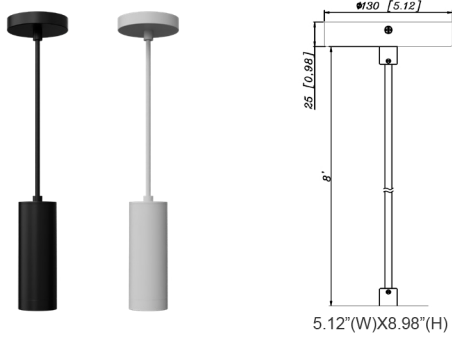

ACCESSORIES:

CMC3-MCTP-DD-BK+CMC-CS-8FT-BK
CMC3-MCTP-DD-WH+CMC-CS-8FT-WH