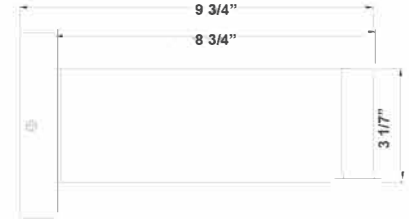

9 3/4"(H) X 3 1/7"(W) X 3" (D)

3" Cylinder, Pendant & Ceiling Cylinder Light, Aluminum Cylinder, White Aluminum Housing, Clear Glass Lens

Features

- Triac Dimmable at 120V & 0-10V Dimming at 120-277V
- 7-Year Warranty
- Aluminum Base and Polycarbonate (PC) Lens

Technical Specifications

Electrical:

- Voltage: 120-277V
- Power Factor: >0.90
- THD: <20%
- Wattage: 9W
- Efficacy: 61 LPW

Mechanical:

- Aluminum Housing & Glass Lens
- Suspension Cable & Canopy Set Accessories Avail.
- Universal Swivel W/ Rod Kit Accessories Avail. Ambient Operating Temperature: -13°F to 113°F
- Rated life: 70,000 hrs
- IP Rating: IP40 suitable for damp locations