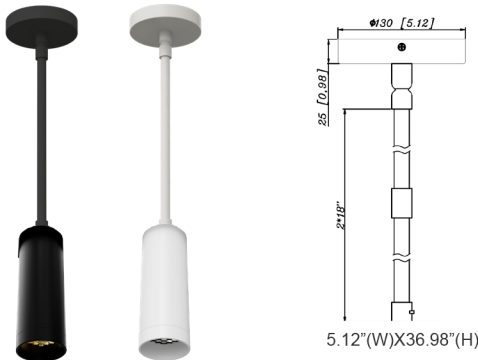

9 3/4"(H) X 3 1/7"(W) X 3" (D)

3" Cylinder, Pendant & Ceiling Cylinder Light, Aluminum Cylinder, White Aluminum Housing, Clear Glass Lens

Features

- Triac Dimmable at 120V & 0-10V Dimming at 120-277V
- 7-Year Warranty
- Aluminum Base and Polycarbonate (PC) Lens

CMC-CS-8FT-BK
Suspension Cable &
Canopy Set For CMC
Series, 8Ft, 5-Wire, Black

CMC-CS-8FT-WH
Suspension Cable &
Canopy Set For CMC
Series, 8Ft, 5-Wire, White

ACCESSORIES:

CMC3-MCTP-DD-BK+CMC-CS-8FT-BK
CMC3-MCTP-DD-WH+CMC-CS-8FT-WH

CMC3-MCTP-DD-BK+CMC-SRK-218-5C-BK
CMC3-MCTP-DD-WH+CMC-SRK-218-5C-WH

CMC3-MCTP-DD-BK+CMC-SRK-218-5C-BK+CMC3-HCDK-AG
CMC3-MCTP-DD-WH+CMC-SRK-218-5C-WH+CMC3-HCDK-BK

CMC3-MCTP-DD-BK+CMC-CS-8FT-BK+CMC3-TRM-AG
CMC3-MCTP-DD-WH+CMC-CS-8FT-WH+CMC3-TRM-BN