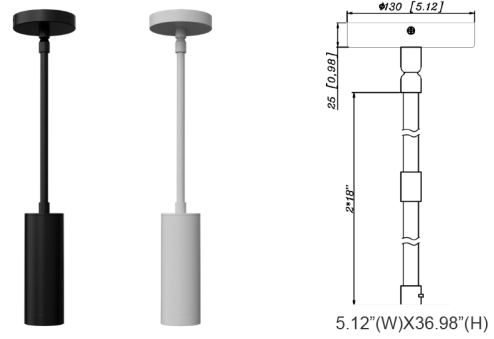

CMC-CS-8FT-BK
Suspension Cable &
Canopy Set For CMC
Series, 8Ft, 5-Wire, Black

CMC-CS-8FT-WH
Suspension Cable &
Canopy Set For CMC
Series, 8Ft, 5-Wire, White

ACCESSORIES:

CMC3-MCTP-DD-BK+CMC-CS-8FT-BK
CMC3-MCTP-DD-WH+CMC-CS-8FT-WH

CMC3-MCTP-DD-BK+CMC-SRK-218-5C-BK
CMC3-MCTP-DD-WH+CMC-SRK-218-5C-WH

CMC3-MCTP-DD-BK+CMC-SRK-218-5C-BK+CMC3-HCDK-AG
CMC3-MCTP-DD-WH+CMC-SRK-218-5C-WH+CMC3-HCDK-BK

CMC3-MCTP-DD-BK+CMC-CS-8FT-BK+CMC3-TRM-AG
CMC3-MCTP-DD-WH+CMC-CS-8FT-WH+CMC3-TRM-BN