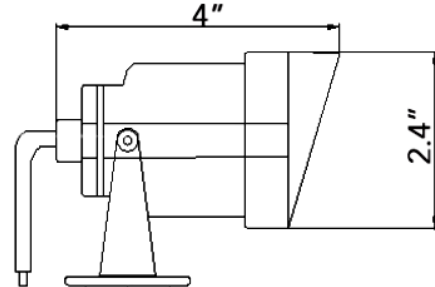

DIMENSIONS:

4"(H) x 2.4"(D)

LF12-6W-RGBW-KN

12V LED BULLET LANDSCAPE FLOOD LIGHT

Ideal for general site lighting, landscape, sign lighting, flag poles and pathways.

ELECTRICAL SPECIFICATIONS:

- Voltage: 12VAC/DC
- Wattage: 6W
- Power factor: >0.95
- Efficacy: 66LM/W/75LM/W

HOUSING SPECIFICATIONS:

- ADC 12 cast aluminum with powder coat (Bronze finish)
- 6-1/2" Aluminum spike
- 18" SJO 18/2 AWG Lead wire
- Operating temperature: -40°F ~ 104°F
- Lifespan: 50000 Hrs.
- IP rating: IP67, Wet Locations