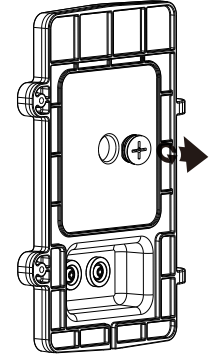

### Physical Dimensions(Unit: mm/inch)

Product Specifications	60W
Input Voltage	120-347 Vac
Power Frequency	50 / 60 Hz
Outlook Dimensions	360x230x170.5mm (14.17"x9.06"x6.71")
Net Weight(±6%)	4.3kg (9.48Lbs)
Working Temperature	-30°C to + 50°C (-22°F to +122°F)
Storing Temperature	-40°C to +70°C (-40°F to +158°F)

## Installation

1. ✕

2. ✕

3. ✕

4. ✕

5. ✕

### Panel hole size