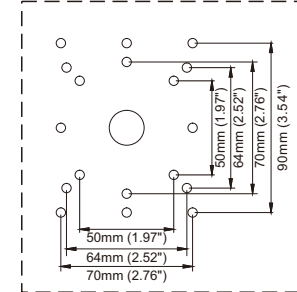

### Physical Dimensions(Unit: mm/inch)

Product Specifications	60W
Input Voltage	120-347 Vac
Power Frequency	50 / 60 Hz
Outlook Dimensions	360x230x170.5mm (14.17"x9.06"x6.71")
Net Weight(±6%)	4.3kg (9.48Lbs)
Working Temperature	-30°C to + 50°C (-22°F to +122°F)
Storing Temperature	-40°C to +70°C (-40°F to +158°F)

## Installation

1. ✕

2. ✕

3. ✕

4. ✕

5. ✕

### Panel hole size