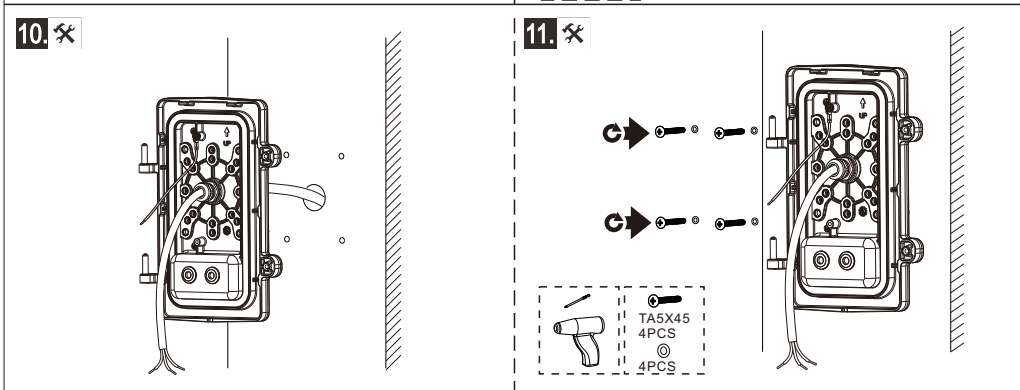

## Installation

1. ✕

2. ✕

3. ✕

4. ✕

5. ✕

### Panel hole size

### Drilling distance

**AC cords**

<b>L</b>	brown	black
<b>N</b>	blue	white
	yellow/green	green

**DIM cords**

**Note: color for dim cords subject to the cable label on luminaire**

**Warning! do not wire dim cord to high voltage, or dim function will fail.**