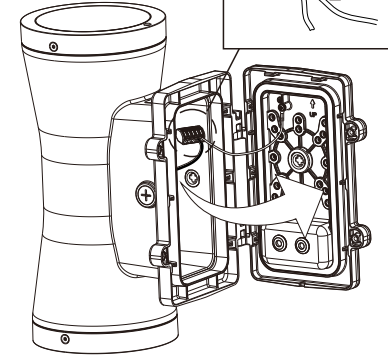

LED Wall Pack Light

WESTGATE
THE FUTURE IS HERE... AND IT'S QUITE BRIGHT!

Installation Instructions

Packing List		
	EVA	1PC
	Screws	4PCS
	Expansion screws	4PCS
	Silicone seals	4PCS
	Waterproof connector	1PC

Physical Dimensions(Unit: mm/inch)

Product Specifications	60W
Input Voltage	120-347 Vac
Power Frequency	50 / 60 Hz
Outlook Dimensions	360x230x170.5mm (14.17"x9.06"x6.71")
Net Weight(±6%)	4.3kg (9.48Lbs)
Working Temperature	-30°C to + 50°C (-22°F to +122°F)
Storing Temperature	-40°C to +70°C (-40°F to +158°F)

* Please subject to actual product for accurate weight

Installation

1. ✕

2. ✕

3. ✕

4. ✕

5. ✕

Panel hole size

Drilling distance