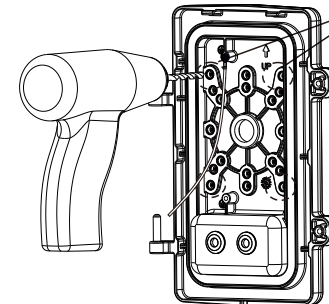

### Physical Dimensions(Unit: mm/inch)

Product Specifications	60W
Input Voltage	120-347 Vac
Power Frequency	50 / 60 Hz
Outlook Dimensions	360x230x170.5mm (14.17"x9.06"x6.71")
Net Weight(±6%)	4.3kg (9.48Lbs)
Working Temperature	-30°C to + 50°C (-22°F to +122°F)
Storing Temperature	-40°C to +70°C (-40°F to +158°F)

## Installation

1. ✕

2. ✕

3. ✕

4. ✕

5. ✕

### Panel hole size

### Drilling distance

**AC cords**

<b>L</b>	brown	black
<b>N</b>	blue	white
	yellow/green	green

**DIM cords**

**Note: color for dim cords subject to the cable label on luminaire**

**Warning! do not wire dim cord to high voltage, or dim function will fail.**