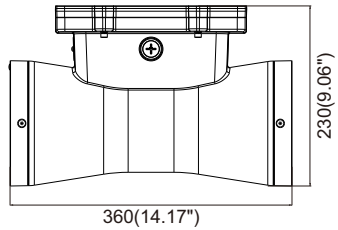

### Physical Dimensions(Unit: mm/inch)

Product Specifications	60W
Input Voltage	120-347 Vac
Power Frequency	50 / 60 Hz
Outlook Dimensions	360x230x170.5mm (14.17"x9.06"x6.71")
Net Weight(±6%)	4.3kg (9.48Lbs)
Working Temperature	-30°C to + 50°C (-22°F to +122°F)
Storing Temperature	-40°C to +70°C (-40°F to +158°F)

### Panel hole size