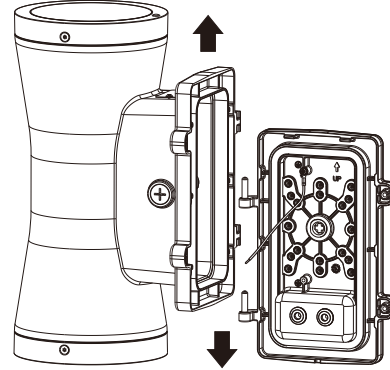

### Physical Dimensions(Unit: mm/inch)

Product Specifications	60W
Input Voltage	120-347 Vac
Power Frequency	50 / 60 Hz
Outlook Dimensions	360x230x170.5mm (14.17"x9.06"x6.71")
Net Weight(±6%)	4.3kg (9.48Lbs)
Working Temperature	-30°C to + 50°C (-22°F to +122°F)
Storing Temperature	-40°C to +70°C (-40°F to +158°F)

## Installation

1. ✕

2. ✕

3. ✕

4. ✕

5. ✕

### Panel hole size