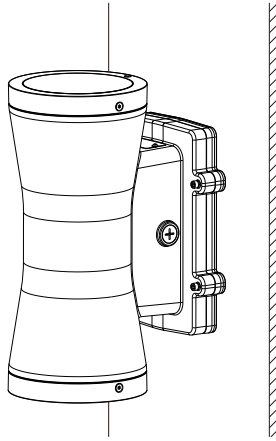

## Installation Instructions

Packing List		
	EVA	1PC
	Screws	4PCS
	Expansion screws	4PCS
	Silicone seals	4PCS
	Waterproof connector	1PC

### Physical Dimensions(Unit: mm/inch)

Product Specifications	60W
Input Voltage	120-347 Vac
Power Frequency	50 / 60 Hz
Outlook Dimensions	360x230x170.5mm (14.17"x9.06"x6.71")
Net Weight(±6%)	4.3kg (9.48Lbs)
Working Temperature	-30°C to + 50°C (-22°F to +122°F)
Storing Temperature	-40°C to +70°C (-40°F to +158°F)

### Panel hole size