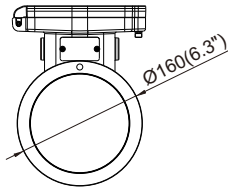

## Installation Instructions

Packing List		
	EVA	1PC
	Screws	4PCS
	Expansion screws	4PCS
	Silicone seals	4PCS
	Waterproof connector	1PC

### Physical Dimensions(Unit: mm/inch)

Product Specifications	60W
Input Voltage	120-347 Vac
Power Frequency	50 / 60 Hz
Outlook Dimensions	360x230x170.5mm (14.17"x9.06"x6.71")
Net Weight(±6%)	4.3kg (9.48Lbs)
Working Temperature	-30°C to + 50°C (-22°F to +122°F)
Storing Temperature	-40°C to +70°C (-40°F to +158°F)

### Panel hole size