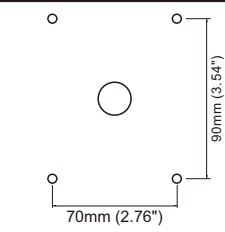

### Physical Dimensions(Unit: mm/inch)

Product Specifications	60W
Input Voltage	120-347 Vac
Power Frequency	50 / 60 Hz
Outlook Dimensions	360x230x170.5mm (14.17"x9.06"x6.71")
Net Weight(±6%)	4.3kg (9.48Lbs)
Working Temperature	-30°C to + 50°C (-22°F to +122°F)
Storing Temperature	-40°C to +70°C (-40°F to +158°F)

## Installation

1. ✕

2. ✕

3. ✕

4. ✕

5. ✕

### Panel hole size