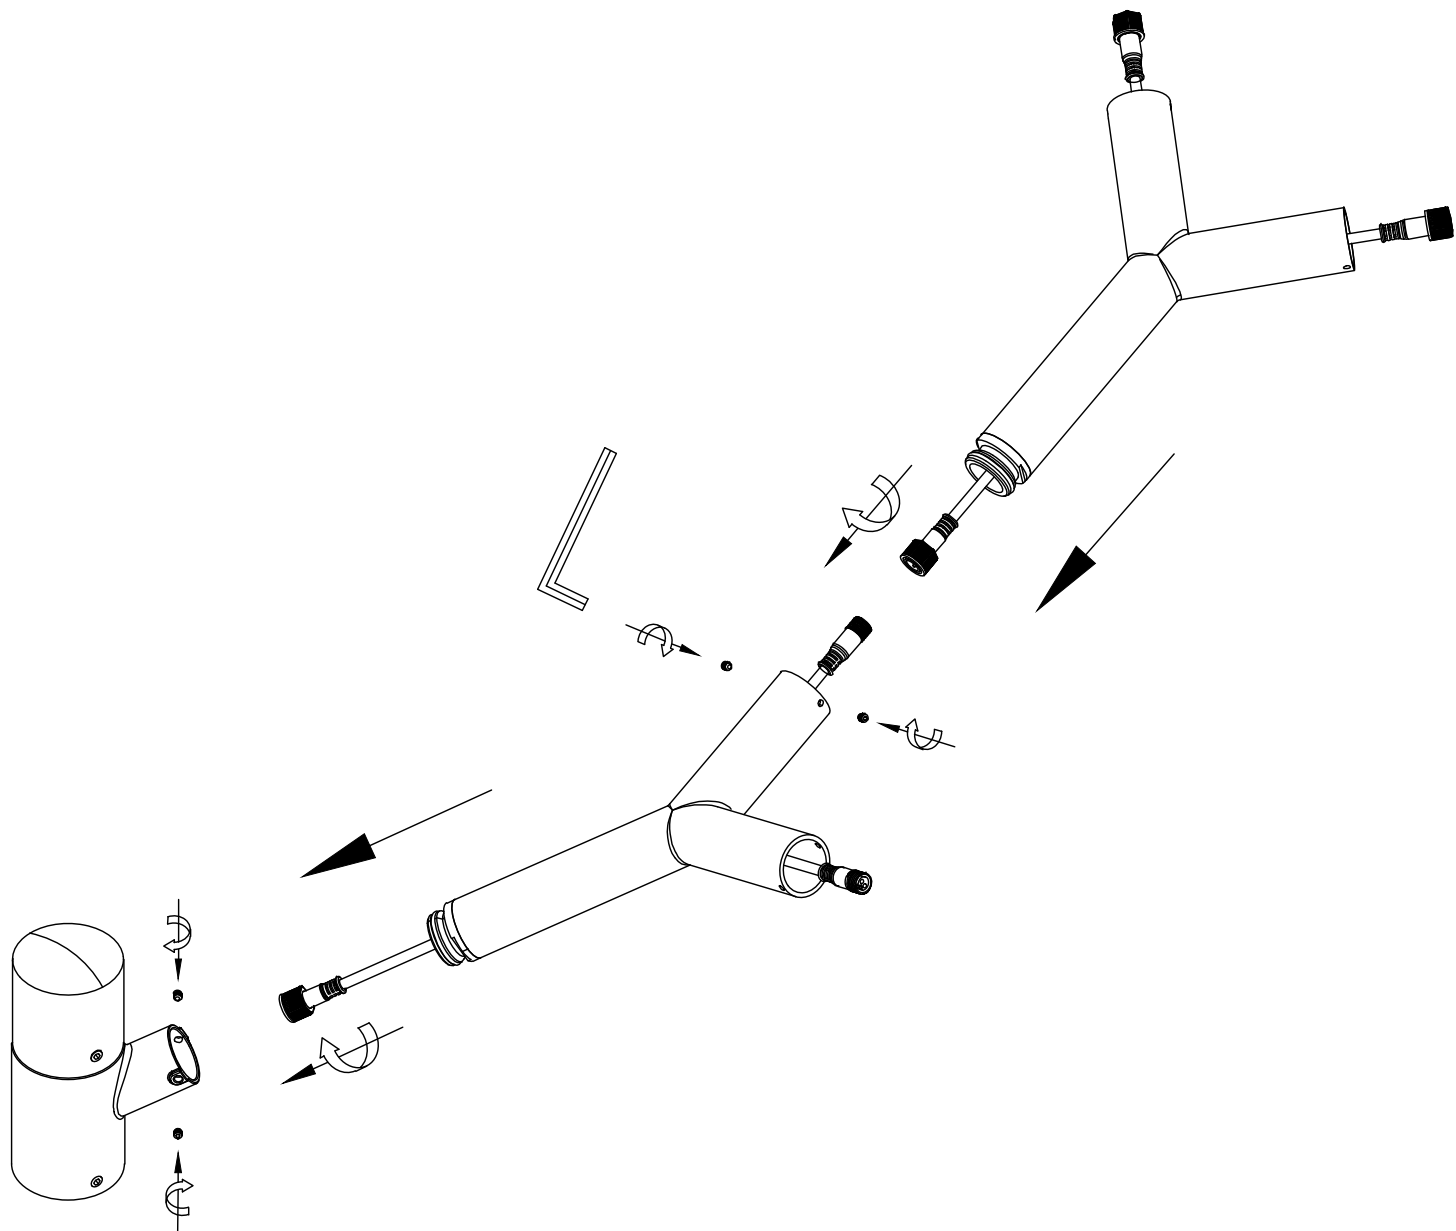

1.

TOL-YOSEMITE-BR&TOL-YOSEMITE-BK
3-Branch Tree of Light - 75W - 3000K/4000K/5000K

X 1

TOL-CAP

X 1

TOL-TRUNK1

2.

X 2

TOL-Y

3.

X 3

TOL-BRANCH-25W-3CCT

4.

x1

x1

x1

TOL-DRIVER-75W

x1

4-M14

177

40

400

600

360*360