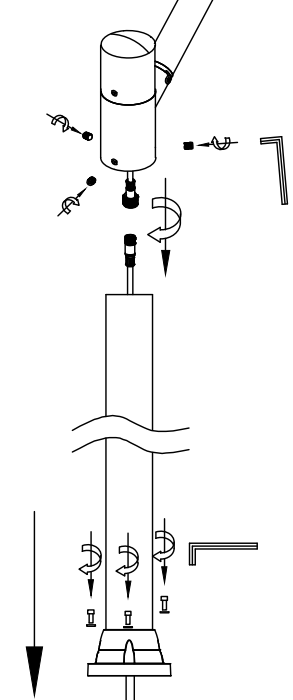

1.

TOL-YOSEMITE-BR&TOL-YOSEMITE-BK
3-Branch Tree of Light - 75W - 3000K/4000K/5000K

X 1

TOL-CAP

X 1

TOL-TRUNK1

2.

X 2

TOL-Y

3.

X 3

TOL-BRANCH-25W-3CCT

4.

x1

x1

x1

TOL-DRIVER-75W

x1

4-M14

177

40

400

600

360*360