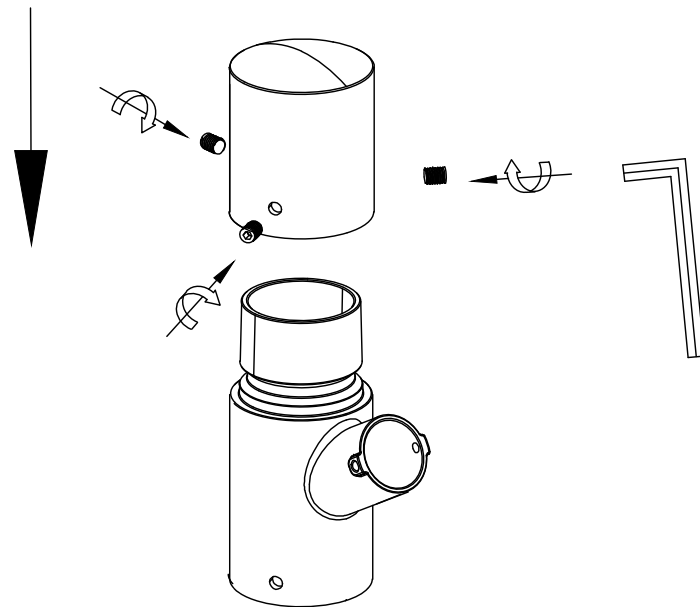

1.

TOL-YOSEMITE-BR&TOL-YOSEMITE-BK
3-Branch Tree of Light - 75W - 3000K/4000K/5000K

X 1

TOL-CAP

X 1

TOL-TRUNK1

2.

X 2

TOL-Y

3.

X 3

TOL-BRANCH-25W-3CCT

4.

x1

x1

x1

TOL-DRIVER-75W

x1

4-M14

177

40

400

600

360*360