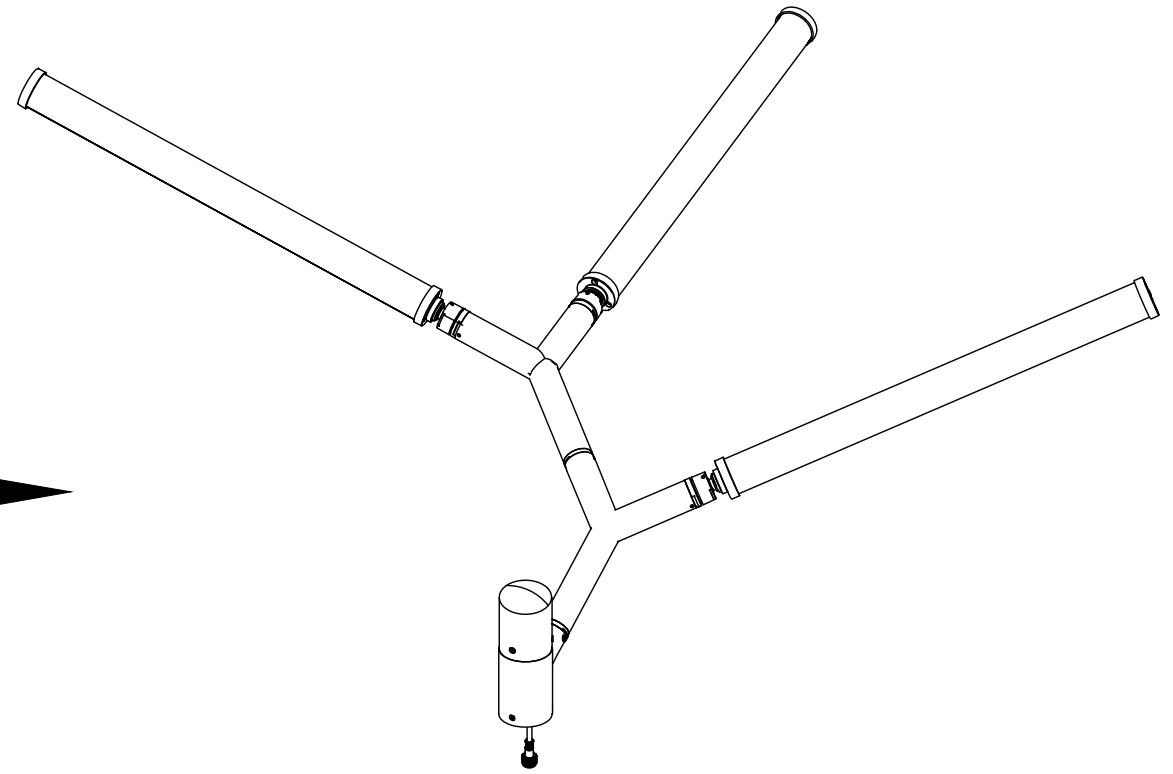

1.

TOL-YOSEMITE-BR&TOL-YOSEMITE-BK
3-Branch Tree of Light - 75W - 3000K/4000K/5000K

X 1

TOL-CAP

X 1

TOL-TRUNK1

2.

X 2

TOL-Y

3.

X 3

TOL-BRANCH-25W-3CCT

4.

x1

x1

x1

TOL-DRIVER-75W

x1

4-M14

177

40

400

600

360*360