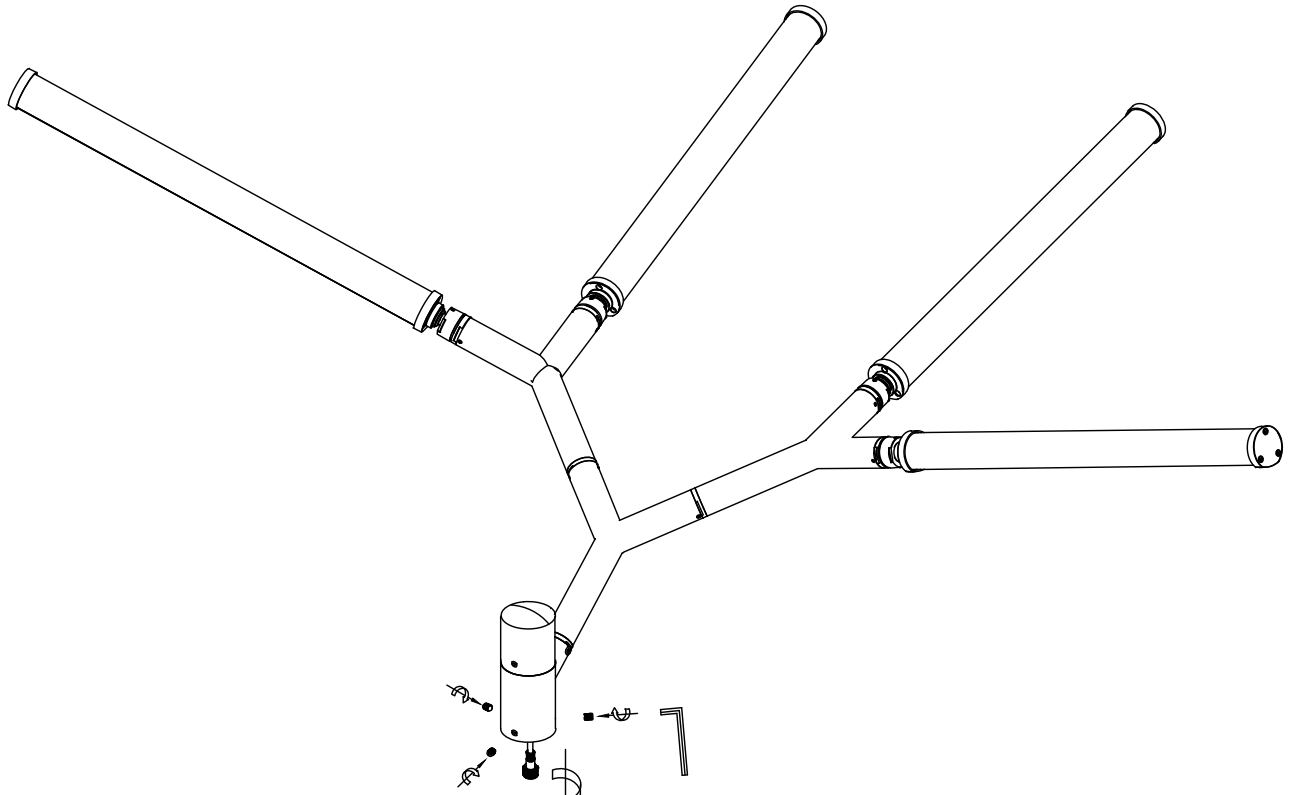

1.

TOL-YOSEMITE-BR&TOL-YOSEMITE-BK
3-Branch Tree of Light - 75W - 3000K/4000K/5000K

X 1

TOL-CAP

X 1

TOL-TRUNK1

2.

X 2

TOL-Y

3.

X 3

TOL-BRANCH-25W-3CCT

4.

x1

x1

x1

TOL-DRIVER-75W

x1

4-M14

177

40

400

600

360*360