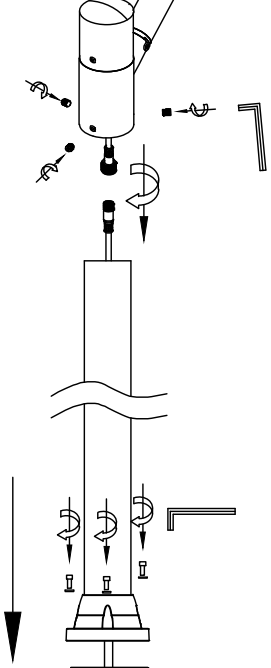

# 1.

TOL-SEQUOIA-BR&TOL-SEQUOIA-BK  
4-Brach Tree of Light - 100W - 3000K/4000K/5000K

**X 1**

TOL-CAP

**X 1**

TOL-TRUNK1

# 2.

3.

X 4

TOL-BRANCH-25W-3CCT

# 4.

x1

x1

x1

TOL-DRIVER-100W

x1

4-M14

177

40

400

600

360\*360