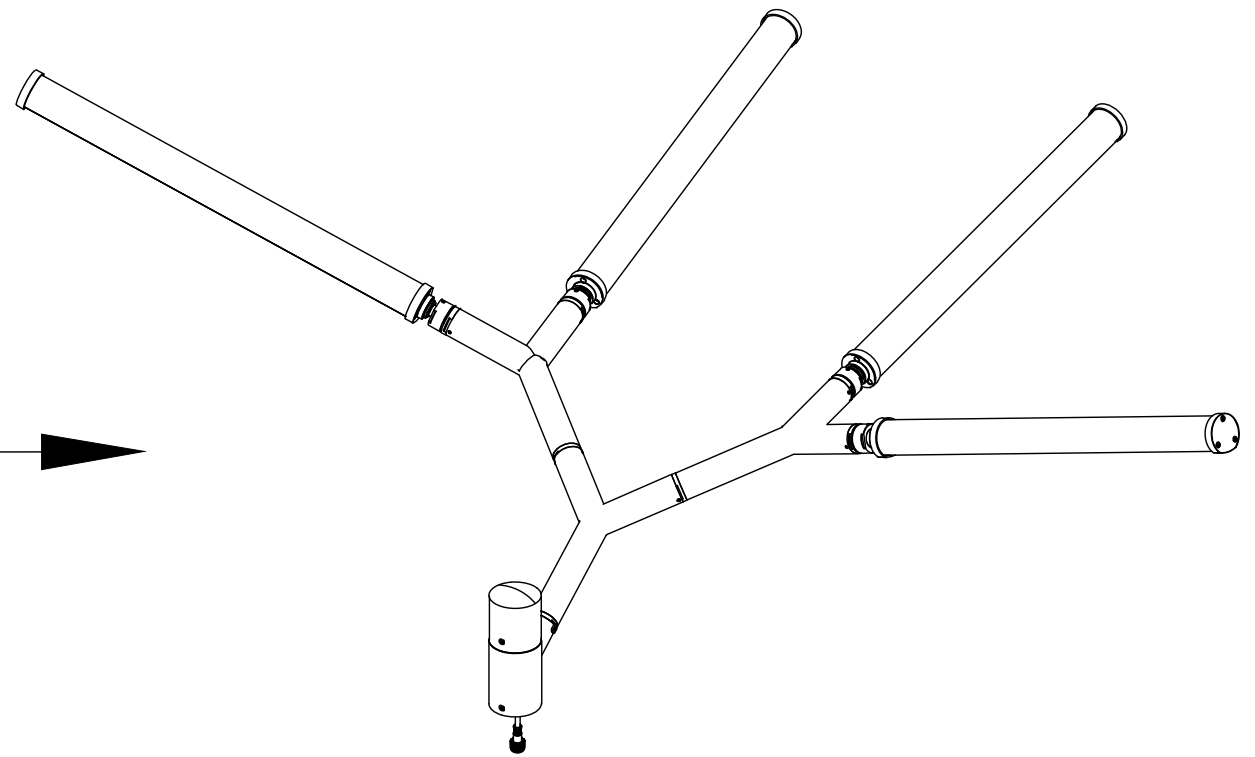

# 1.

TOL-SEQUOIA-BR&TOL-SEQUOIA-BK  
4-Brach Tree of Light - 100W - 3000K/4000K/5000K

**X 1**

TOL-CAP

**X 1**

TOL-TRUNK1

# 2.

3.

X 4

TOL-BRANCH-25W-3CCT

# 4.

x1

x1

x1

TOL-DRIVER-100W

x1

4-M14

177

40

400

600

360\*360