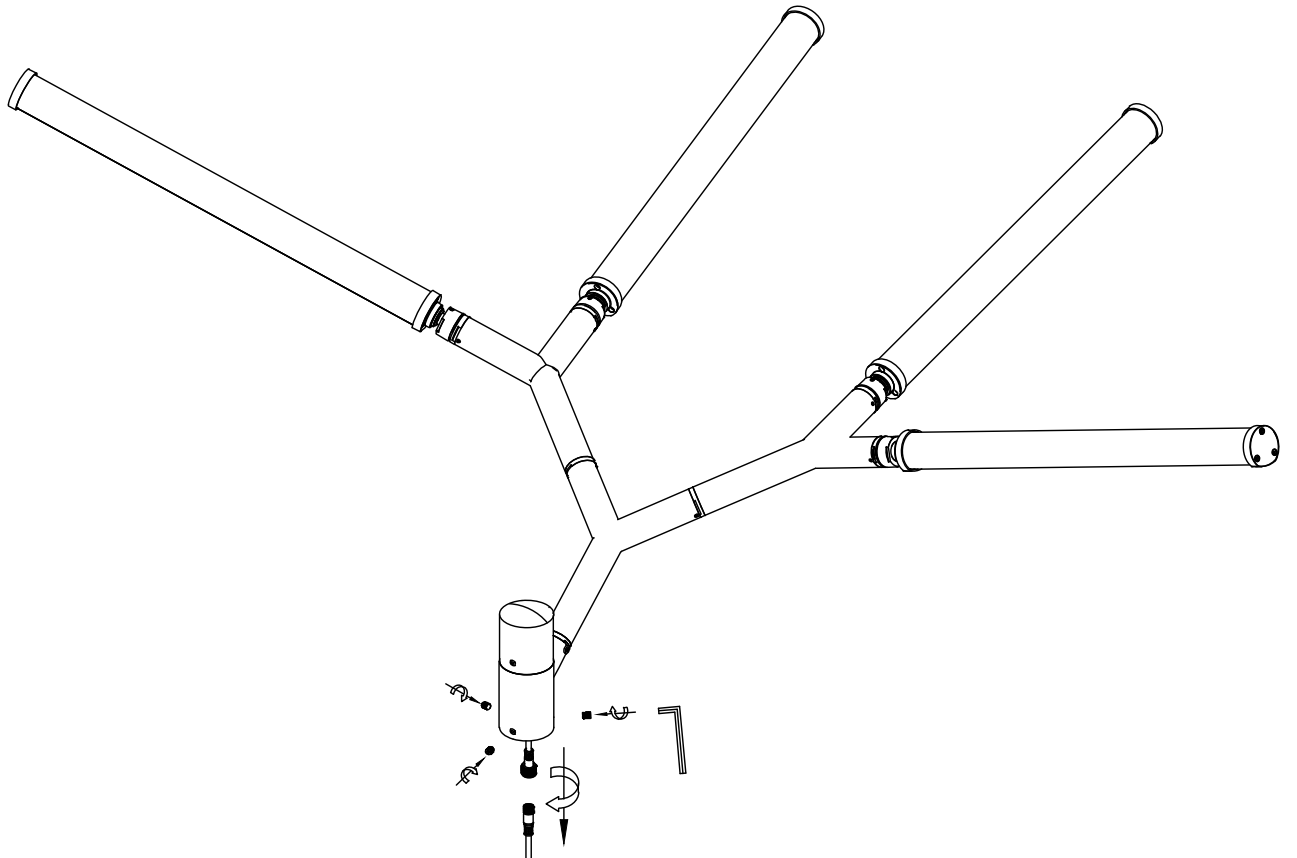

# 1.

TOL-SEQUOIA-BR&TOL-SEQUOIA-BK  
4-Brach Tree of Light - 100W - 3000K/4000K/5000K

**X 1**

TOL-CAP

**X 1**

TOL-TRUNK1

# 2.

3.

X 4

TOL-BRANCH-25W-3CCT

# 4.

x1

x1

x1

TOL-DRIVER-100W

x1

4-M14

177

40

400

600

360\*360