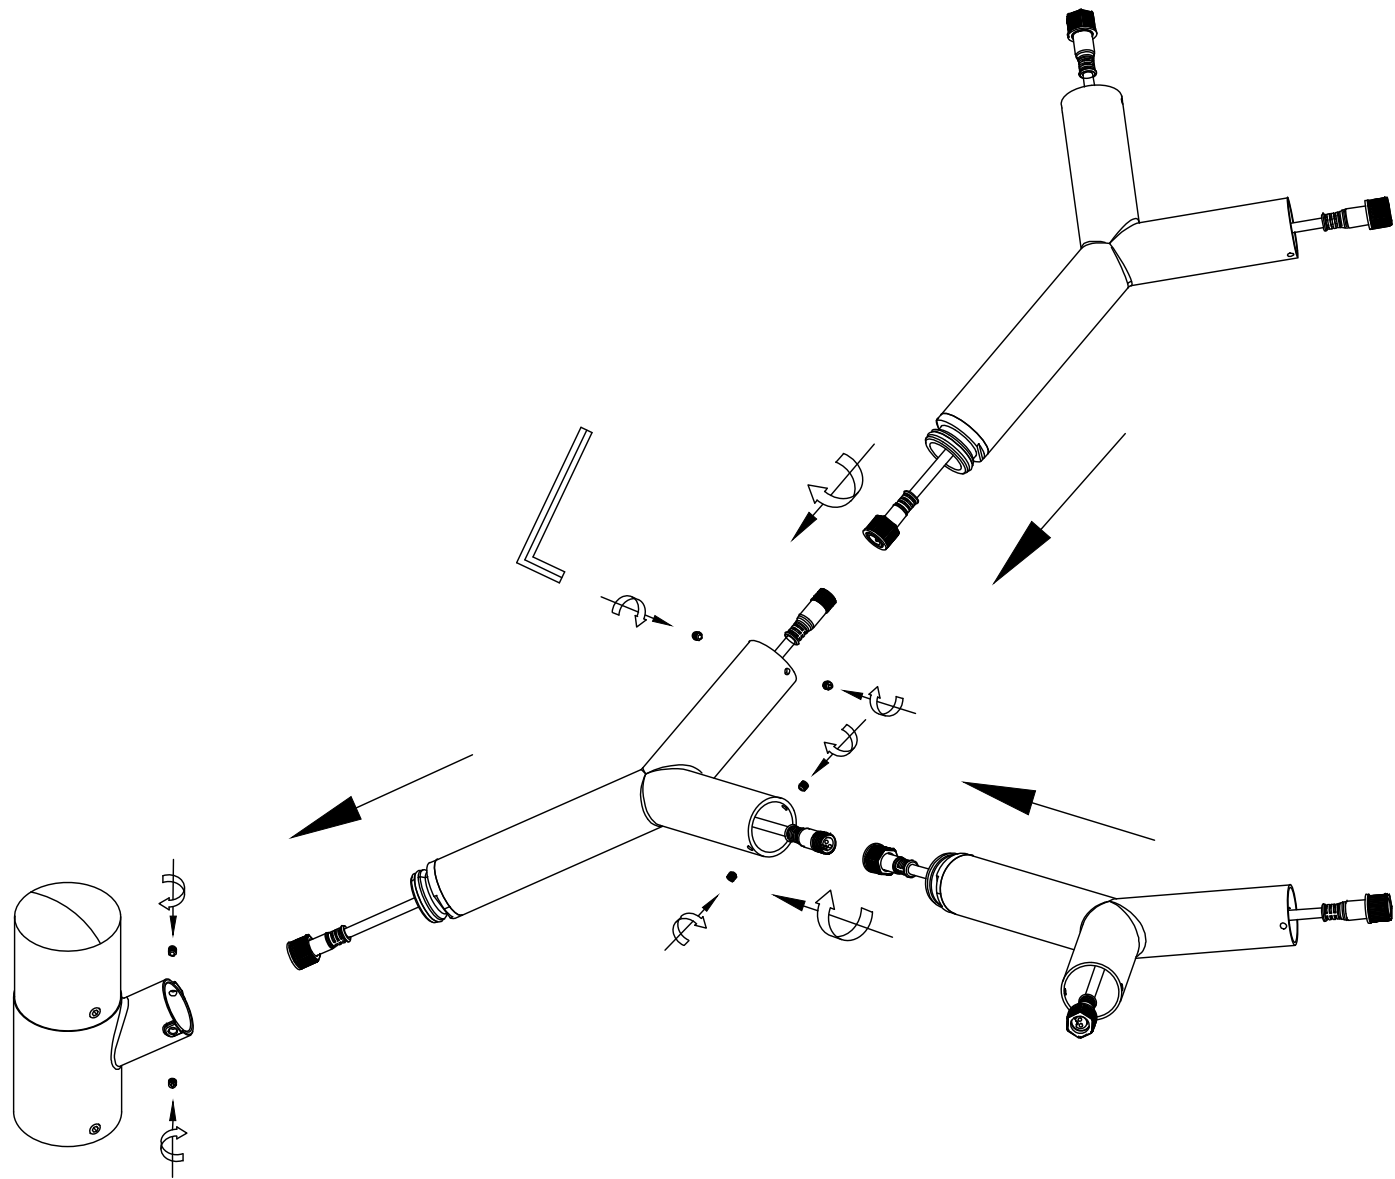

# 1.

TOL-SEQUOIA-BR&TOL-SEQUOIA-BK  
4-Brach Tree of Light - 100W - 3000K/4000K/5000K

**X 1**

TOL-CAP

**X 1**

TOL-TRUNK1

# 2.

3.

X 4

TOL-BRANCH-25W-3CCT

# 4.

x1

x1

x1

TOL-DRIVER-100W

x1

4-M14

177

40

400

600

360\*360