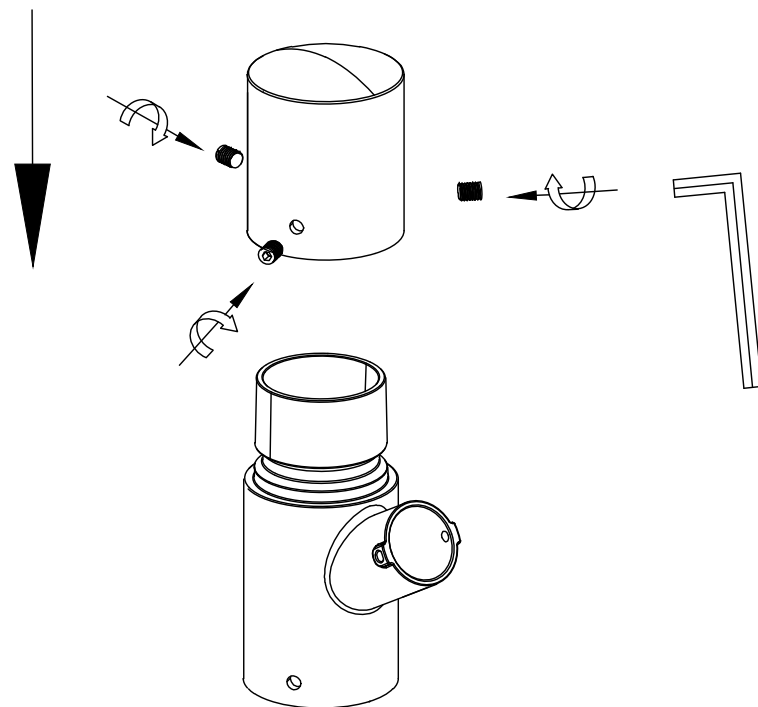

# 1.

TOL-SEQUOIA-BR&TOL-SEQUOIA-BK  
4-Brach Tree of Light - 100W - 3000K/4000K/5000K

**X 1**

TOL-CAP

**X 1**

TOL-TRUNK1

# 2.

3.

X 4

TOL-BRANCH-25W-3CCT

# 4.

x1

x1

x1

TOL-DRIVER-100W

x1

4-M14

177