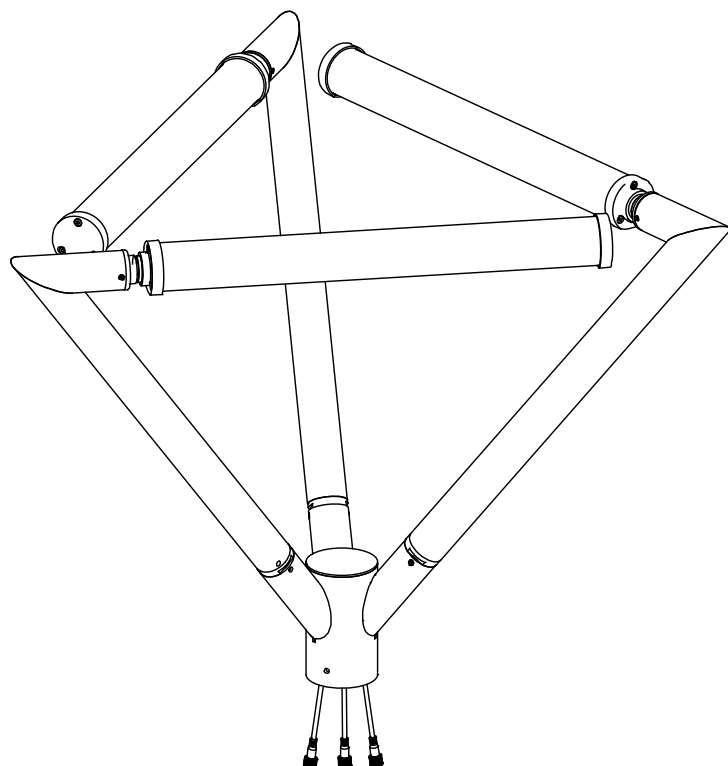

WESTGATE

THE FUTURE IS HERE... AND IT'S QUITE BRIGHT!

- Product should be installed and serviced by a certified electrician in accordance with applicable national, state, and local building and electrical codes.
 - To reduce the risk of electric shock, ensure that the main power source and circuit breakers are switched off before performing any installation or wiring procedures.
 - Ensure all mounts and fasteners are securely installed. Failure to properly install fixture may result in damage or injury, for which the manufacturer does not assume responsibility
 - Check product label for specific electrical specifications related to installation.
- Improper installation will void warranty.

1. 1 x

1 x

2.

3x

1x

3.

1 x

1 x