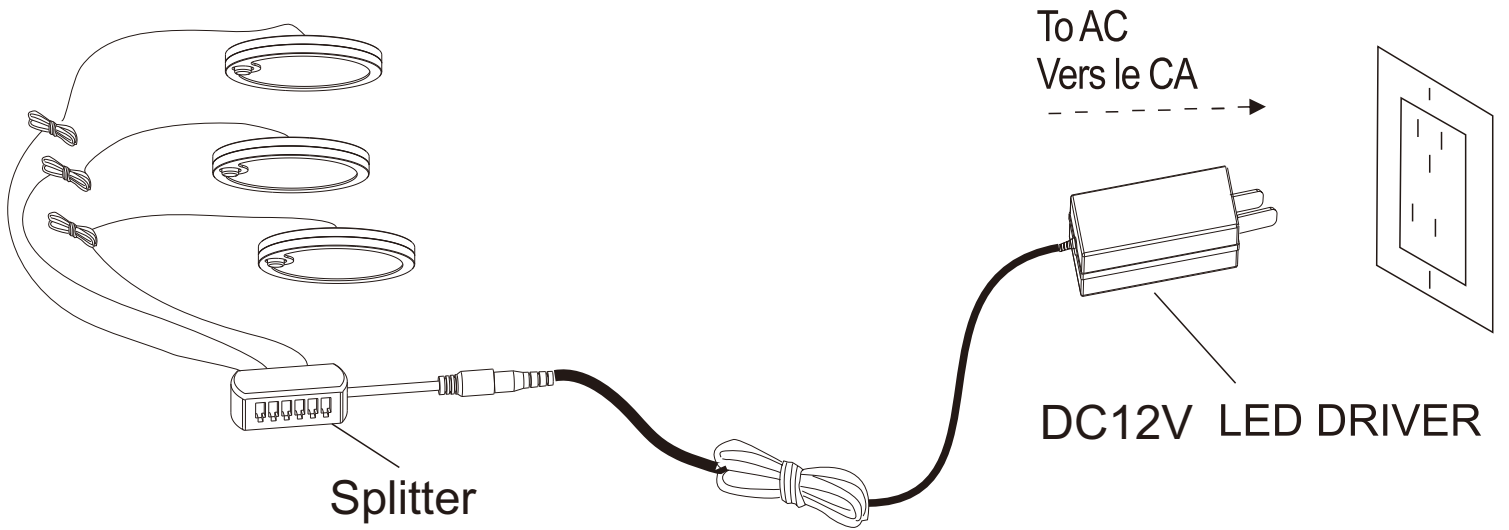

PL12-MCT5-PIR

Surface Installation for led cabinet light