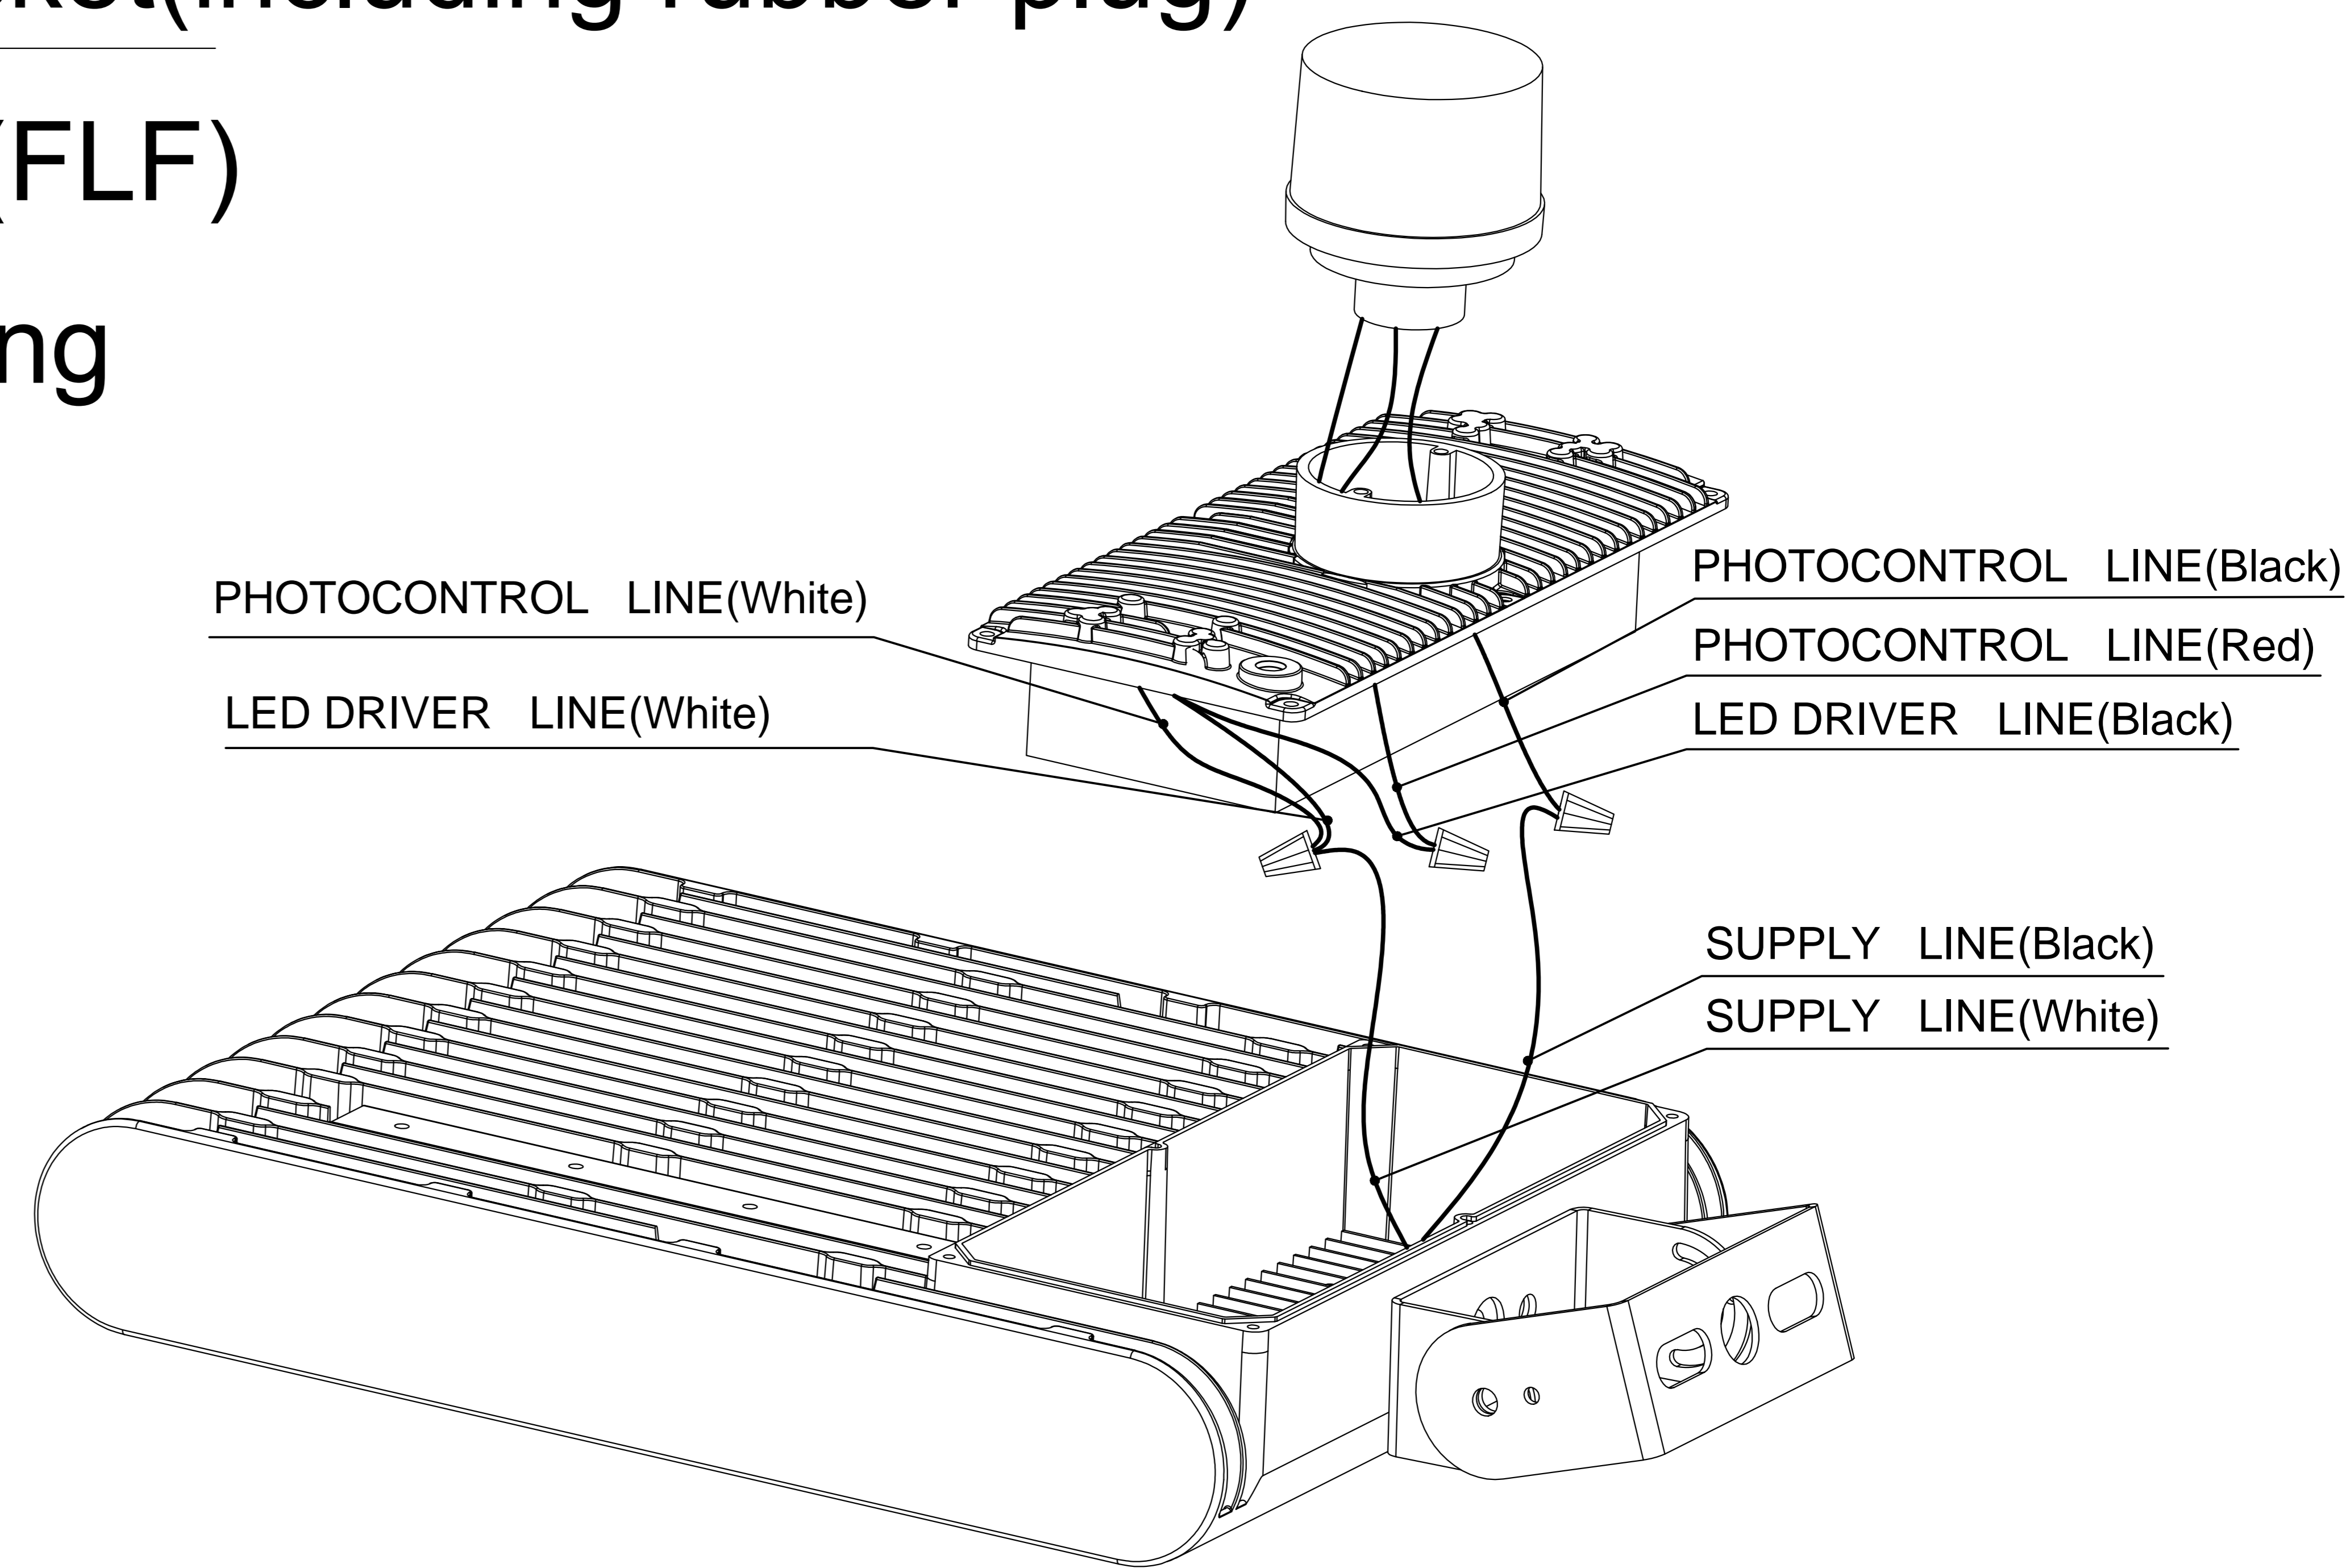

Photocell

M4\*50 flat-head cross screw

Photocell socket(including rubber plug)

socket cover(FLF)

Waterproof ring

PHOTOCONTROL LINE(White)

PHOTOCONTROL LINE(Black)

LED DRIVER LINE(White)

PHOTOCONTROL LINE(Red)

LED DRIVER LINE(Black)

SUPPLY LINE(Black)

SUPPLY LINE(White)