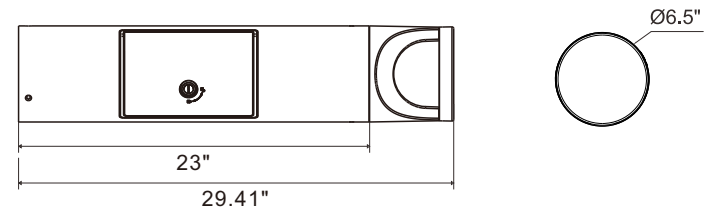

Instruction Manual

Packing List		
	Base plate templates	1PCS
	Screw fixing plate	1PCS
	Screw M5*16	5PCS
	Screw M10	3PCS
	Nut M10	6PCS
	Washer M10	6PCS
	Locking Washers M10	3PCS

Physical Dimensions(inch)