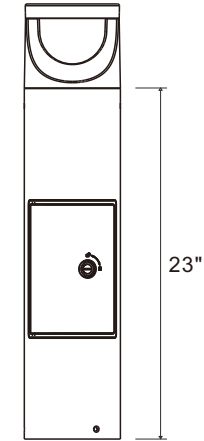

Power & CCT Selectable

①

②

* Roughly ratio, subject to change to various drivers.

AC cords

L	brown	black
N	blue	white
⊕	yellow/green	green

DIM cords

Note: color for dim cords subject to the cable label on luminaire

Instruction Manual

Packing List		
	Base plate templates	1PCS
	Screw fixing plate	1PCS
	Screw M5*16	5PCS
	Screw M10	3PCS
	Nut M10	6PCS
	Washer M10	6PCS
	Locking Washers M10	3PCS

Physical Dimensions(inch)

Product Specifications	22W	GFCI Outlet
Input Voltage	120-277Vac	20A / 125Vac
Power Frequency	50 / 60 Hz	60 Hz
Size	Ø6.5"x29.41"	Ø6.5"x23"
Net Weight	6.61±0.3kg(14.57±0.66Lbs)	4.4±0.3kg(9.70±0.66Lbs)
Working Temperature	-30°C to +50°C(-22°F to +122°F)	
Storing Temperature	-40°C to +70°C(-40°F to +158°F)	