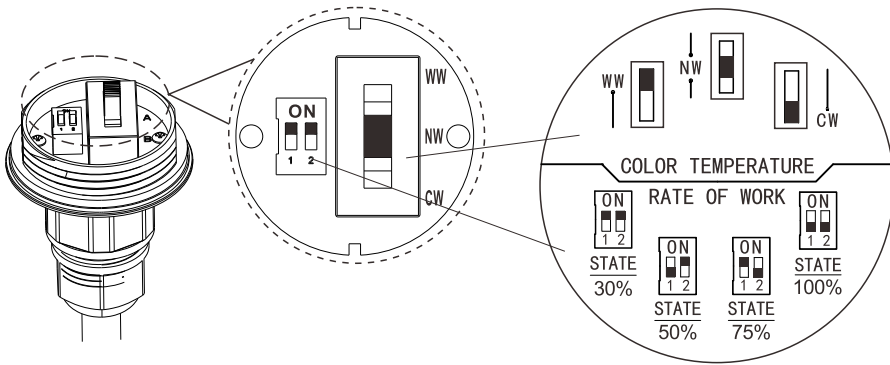

Power & CCT Selectable

①

②

* Roughly ratio, subject to change to various drivers.

AC cords

L	brown	black
N	blue	white
⊕	yellow/green	green

DIM cords

Note: color for dim cords subject to the cable label on luminaire

Warning! Do not wire dim cord to high voltage, or dim function will fail.

- This luminaire can be outdoor use.
- For type Y attachments: if the external flexible cable or cord of this luminaire is damaged, it shall be exclusively replaced by the manufacturer or his service agent or a similar qualified person in order to avoid a hazard.
- The light source contained in this luminaire shall only be replaced by the manufacturer or his service agent or a similar qualified person.

Instruction Manual

Packing List		
	Base plate templates	1PCS
	Screw fixing plate	1PCS
	Screw M5*16	5PCS
	Screw M10	3PCS
	Nut M10	6PCS
	Washer M10	6PCS
	Locking Washers M10	3PCS

Physical Dimensions(inch)

Product Specifications	22W	GFCI Outlet
Input Voltage	120-277Vac	20A / 125Vac
Power Frequency	50 / 60 Hz	60 Hz
Size	Ø6.5"x29.41"	Ø6.5"x23"
Net Weight	6.61±0.3kg(14.57±0.66Lbs)	4.4±0.3kg(9.70±0.66Lbs)
Working Temperature	-30°C to +50°C(-22°F to +122°F)	
Storing Temperature	-40°C to +70°C(-40°F to +158°F)	