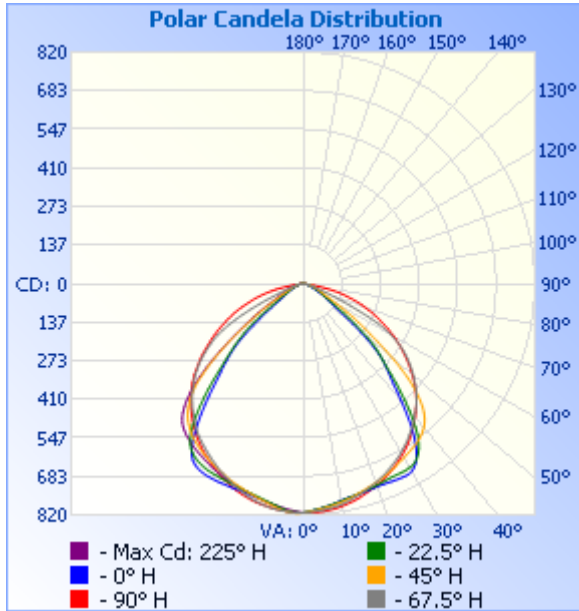

**Photometric Data**

**Illuminance at a Distance**

	Center Beam fc	Beam Width	
17.0ft	2.81 fc	33.6 ft	52.3 ft
34.0ft	0.70 fc	67.1 ft	104.7 ft
51.0ft	0.31 fc	100.7 ft	157.0 ft
68.0ft	0.18 fc	134.2 ft	209.4 ft
85.0ft	0.11 fc	167.8 ft	261.7 ft
102.0ft	0.08 fc	201.4 ft	314.0 ft

■ Vert. Spread: 89.3°  
■ Horiz. Spread: 114.0°