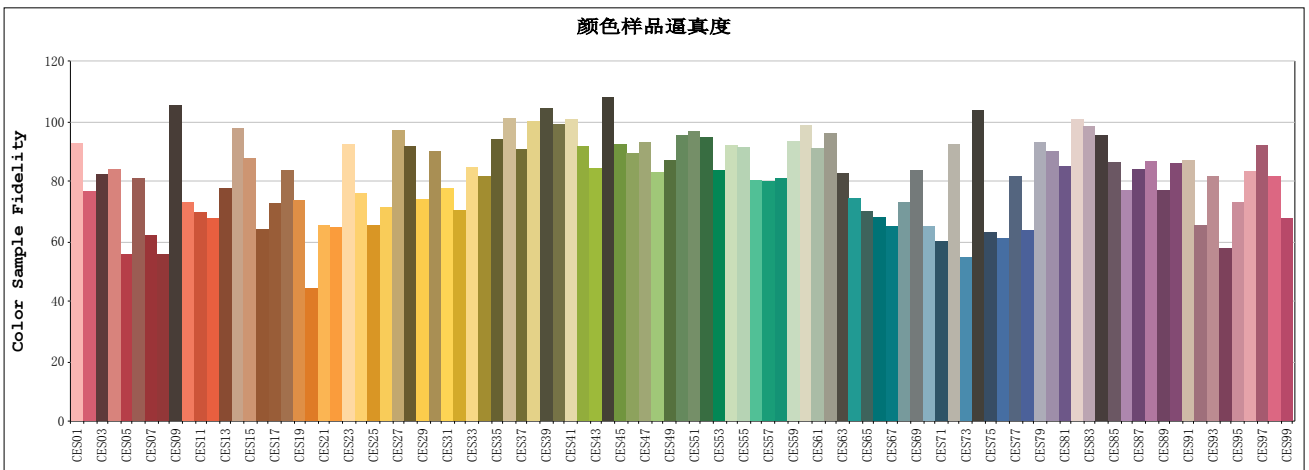

# TM30

## All Rf:

Rf1 = 85.1	Rf2 = 70.3	Rf3 = 75.5
Rf4 = 77.2	Rf5 = 51.0	Rf6 = 74.5
Rf7 = 56.9	Rf8 = 51.2	Rf9 = 96.5
Rf10 = 67.1	Rf11 = 63.9	Rf12 = 61.9
Rf13 = 71.3	Rf14 = 89.7	Rf15 = 80.4
Rf16 = 58.8	Rf17 = 66.7	Rf18 = 76.6
Rf19 = 67.6	Rf20 = 40.6	Rf21 = 60.1
Rf22 = 59.3	Rf23 = 84.8	Rf24 = 69.8
Rf25 = 60.1	Rf26 = 65.5	Rf27 = 89.0
Rf28 = 84.1	Rf29 = 67.9	Rf30 = 82.6
Rf31 = 71.3	Rf32 = 64.7	Rf33 = 77.8
Rf34 = 74.9	Rf35 = 86.3	Rf36 = 92.7
Rf37 = 83.1	Rf38 = 91.7	Rf39 = 95.7
Rf40 = 90.9	Rf41 = 92.5	Rf42 = 84.3
Rf43 = 77.5	Rf44 = 99.1	Rf45 = 84.7
Rf46 = 82.0	Rf47 = 85.5	Rf48 = 76.2
Rf49 = 79.9	Rf50 = 87.5	Rf51 = 88.7
Rf52 = 87.0	Rf53 = 77.0	Rf54 = 84.4
Rf55 = 83.8	Rf56 = 73.6	Rf57 = 73.4
Rf58 = 74.5	Rf59 = 85.7	Rf60 = 90.5
Rf61 = 83.5	Rf62 = 88.0	Rf63 = 75.8
Rf64 = 68.4	Rf65 = 64.3	Rf66 = 62.3
Rf67 = 59.5	Rf68 = 67.2	Rf69 = 76.8
Rf70 = 59.6	Rf71 = 55.1	Rf72 = 84.8
Rf73 = 50.2	Rf74 = 95.3	Rf75 = 57.7
Rf76 = 56.0	Rf77 = 74.9	Rf78 = 58.3
Rf79 = 85.4	Rf80 = 82.7	Rf81 = 78.1
Rf82 = 92.4	Rf83 = 90.4	Rf84 = 87.6
Rf85 = 79.1	Rf86 = 70.7	Rf87 = 77.2
Rf88 = 79.6	Rf89 = 70.8	Rf90 = 78.9
Rf91 = 79.8	Rf92 = 59.9	Rf93 = 75.1
Rf94 = 52.8	Rf95 = 67.0	Rf96 = 76.4
Rf97 = 84.5	Rf98 = 74.9	Rf99 = 62.2