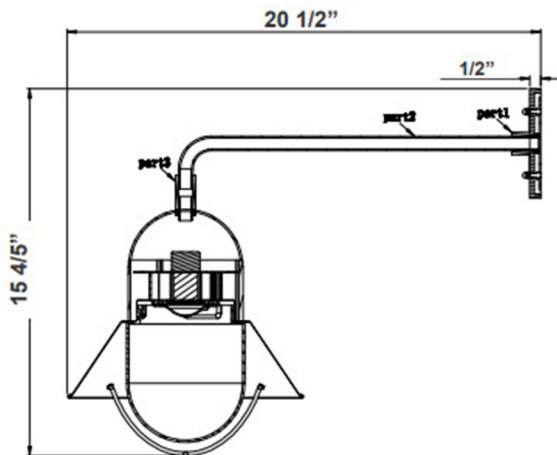

Adjustable X-Gen Seaside 15" Horizontal Arm Light

A.

20 1/2"(W) x 15 4/5"(H)

Wattage

20W / 30W / 40W

Voltage Input

120-277V AC 60Hz

Dimmable

(Dual Function) Triac Dimmable

Finish

Aluminum Housing and Steel Back Plate

Beam Angles

 90° x 110°

Color Temperatures

 3000K  4000K  5000K

Features