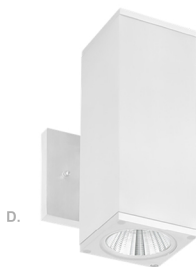

4" LED Square Head Security Lights

10 1/4"(W) x 9 1/2"(H) x 9"(D)

10 1/4"(W) x 9 1/2"(H) x 9"(D)

10 1/4"(W) x 9 1/2"(H) x 9"(D)

Wattage

12W (Down Light) / 24W (Up/Down Light)

Voltage Input

120VAC

Efficacy

80 LPW

Dimming

TRIAC Dimming

Finish

Die-cast aluminum & glass
Black / White

Color Temperatures

Features