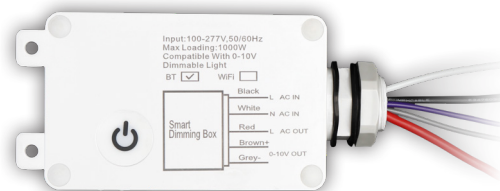

WEC SERIES OUTDOOR LIGHTING

WEC-MOD-010V-WIFI
SMART LIGHTING CONTROL MODULE 300W TRIAC WIFI
IP65 - DIM/ON-OFF/SCHEDULE

Customer Name: _____

Project Name: _____

Note: _____ Type: _____

2 1/3" H x 1 2/5" D x 4 4/5" W

The smart lighting control module allows you to control the light easily via mobile applications (Westgate Smart Phone App) and innovative speakers from Amazon and Google as long as the Internet and Bluetooth are available. This device supports any TRIAC dimming lighting fixture. IP65 weatherproof is suitable for outdoor use. Turn light on/off, Dim, or schedule dimming/on-off from anywhere. one unit can be wired to multiple fixtures for a maximum 300W

Features

- Compatible with Westgate Smart App, Amazon Alexa, Amazon Echo, Google Home. Connects via WIFI
- 1/2" NPT Threaded Connector
- 5-Year Warranty
- IP65, Suitable for Wet Location

Technical Specifications

Side View

Front View

Performance Table: WEC-MOD-TR-WIFI

MODEL NO.	Wattage	Voltage
WEC-MOD-TR-WIFI	300W	120~277V

Sample Ordering

Model Style Dimming Connection Type

WEC - MOD - TR - WIFI

Accessories: