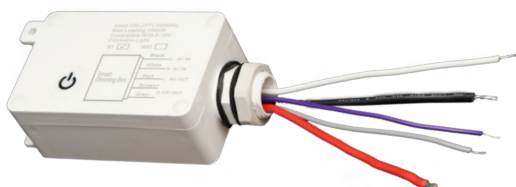

The smart lighting control module allows you to control the light easily via mobile applications (Westgate Smart Phone App) and innovative speakers from Amazon and Google as long as the Internet and Bluetooth are available. This device supports any TRIAC dimming lighting fixture. IP65 weatherproof is suitable for outdoor use. Turn light on/off, Dim, or schedule dimming/on-off from anywhere. one unit can be wired to multiple fixtures for a maximum 300W

Features

- Compatible with Westgate Smart App, Amazon Alexa, Amazon Echo, Google Home. Connects via WIFI
- 1/2" NPT Threaded Connector
- 5-Year Warranty
- IP65, Suitable for Wet Location

Technical Specifications

Electrical:

- Voltage: 120-277V AC 60Hz
- Wattage: 300W
- WiFi Bandwidth: 2.5GHz
- WiFi Connection Range: up to 150 feet (46 m) indoors and 300 feet (92 m) outdoors
- TRIAC Dimming. Dims Down to 10%

Applications:

- Storage rooms
- Offices
- Conference rooms
- Retail
- Reception Areas
- Hallways
- Education Facilities

Mechanical:

- 1/2" NPT Threaded Connector
- 5-year Warranty
- IP65, Suitable for Wet Location

Other Views: