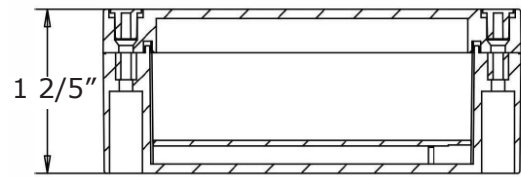

WEC SERIES OUTDOOR LIGHTING

WEC-MOD-010V-WIFI
SMART LIGHTING CONTROL MODULE 300W TRIAC WIFI
IP65 - DIM/ON-OFF/SCHEDULE

Customer Name: _____

Project Name: _____

Note: _____ Type: _____

2 1/3" H x 1 2/5" D x 4 4/5" W