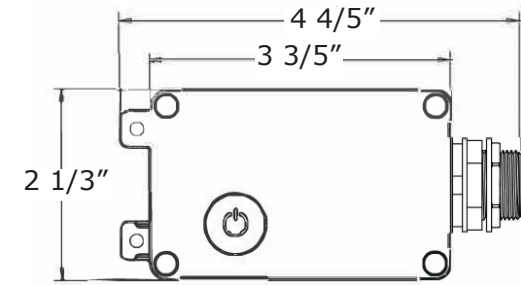

WEC SERIES OUTDOOR LIGHTING

WEC-MOD-010V-WIFI
SMART LIGHTING CONTROL MODULE 300W TRIAC WIFI
IP65 - DIM/ON-OFF/SCHEDULE

Customer Name: _____

Project Name: _____

Note: _____ Type: _____

2 1/3" H x 1 2/5" D x 4 4/5" W