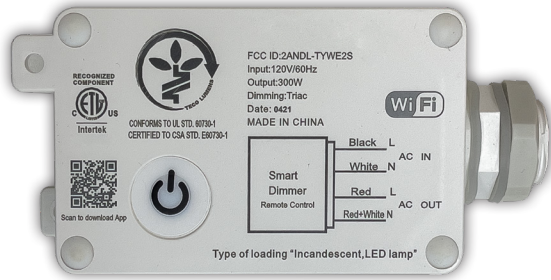

WEC SERIES OUTDOOR LIGHTING

WEC-MOD-010V-WIFI
SMART LIGHTING CONTROL MODULE 300W TRIAC WIFI
IP65 - DIM/ON-OFF/SCHEDULE

Customer Name: _____

Project Name: _____

Note: _____ Type: _____

2 1/3" H x 1 2/5" D x 4 4/5" W

The smart lighting control module allows you to control the light easily via mobile applications (Westgate Smart Phone App) and innovative speakers from Amazon and Google as long as the Internet and Bluetooth are available. This device supports any TRIAC dimming lighting fixture. IP65 weatherproof is suitable for outdoor use. Turn light on/off, Dim, or schedule dimming/on-off from anywhere. one unit can be wired to multiple fixtures for a maximum 300W

Features

- Compatible with Westgate Smart App, Amazon Alexa, Amazon Echo, Google Home. Connects via WIFI
- 1/2" NPT Threaded Connector
- 5-Year Warranty
- IP65, Suitable for Wet Location

Technical Specifications

Electrical:

- Voltage: 120-277V AC 60Hz
- Wattage: 300W
- WiFi Bandwidth: 2.5GHz
- WiFi Connection Range: up to 150 feet (46 m) indoors and 300 feet (92 m) outdoors
- TRIAC Dimming. Dims Down to 10%

Applications: