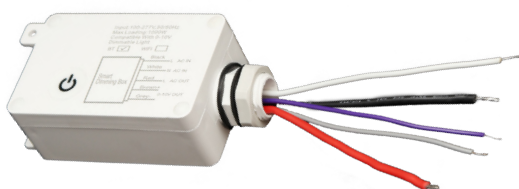

The smart lighting control module allows you to control the light easily via mobile applications (Westgate Smart Phone App) and innovative speakers from Amazon and Google as long as the Internet and Bluetooth are available. This device supports any 0-10V lighting fixture. IP65 weatherproof is suitable for outdoor use. Turn light on/off, Dim, or schedule dimming/on-off from anywhere. one unit can be wired to multiple fixtures for a maximum 1000W.

Features

- Compatible with Westgate Smart App, Amazon Alexa, Amazon Echo, Google Home. Connects via WIFI
- 1/2" NPT Threaded Connector
- 5-Year Warranty
- IP65, Suitable for Wet Location

Technical Specifications

Electrical:

- Voltage: 120-277V AC 60Hz
- Wattage: 1000W
- Dimmable: 0-10V
- WiFi Bandwidth: 2.5GHz
- WiFi Connection Range: up to 150 feet (46 m) indoors and 300 feet (92 m) outdoors

Applications:

- Storage rooms
- Offices
- Conference rooms
- Retail
- Reception Areas
- Hallways
- Education Facilities

Mechanical:

- 1/2" NPT Threaded Connector
- 5-year Warranty
- IP65, Suitable for Wet Location

Other Views:

Side View

Front View

Performance Table: WEC-MOD-010V-WIFI

MODEL NO.	Wattage	Voltage
WEC-MOD-010V-WIFI	1000W	120~277V