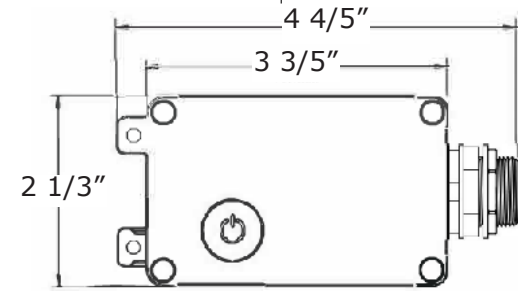

WEC SERIES OUTDOOR LIGHTING

WEC-MOD-010V-WIFI
SMART LIGHTING CONTROL MODULE 1000W 0-10V WIFI
IP65 - DIM/ON-OFF/SCHEDULE

Customer Name: _____

Project Name: _____

Note: _____ Type: _____

2 1/3" H x 1 2/5" D x 4 4/5" W

Mechanical:

- 1/2" NPT Threaded Connector
- 5-year Warranty
- IP65, Suitable for Wet Location

Other Views:

Side View

Front View

Performance Table: WEC-MOD-010V-WIFI

MODEL NO.	Wattage	Voltage
WEC-MOD-010V-WIFI	1000W	120~277V