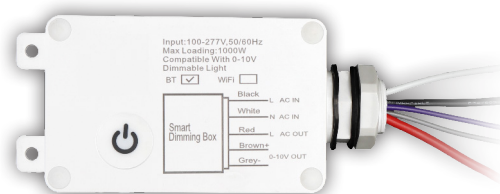

The smart lighting control module allows you to control the light easily via mobile applications (Westgate Smart Phone App) and innovative speakers from Amazon and Google as long as the Internet and Bluetooth are available. This device supports any 0-10V lighting fixture. IP65 weatherproof is suitable for outdoor use. Turn light on/off, Dim, or schedule dimming/on-off from anywhere. one unit can be wired to multiple fixtures for a maximum 1000W.

Features

- Compatible with Westgate Smart App, Amazon Alexa, Amazon Echo, Google Home. Connects via WIFI
- 1/2" NPT Threaded Connector
- 5-Year Warranty
- IP65, Suitable for Wet Location

Technical Specifications

Electrical:

- Voltage: 120-277V AC 60Hz
- Wattage: 1000W
- Dimmable: 0-10V
- WiFi Bandwidth: 2.5GHz
- WiFi Connection Range: up to 150 feet (46 m) indoors and 300 feet (92 m) outdoors

Applications:

- Storage rooms
- Offices
- Conference rooms
- Retail
- Reception Areas
- Hallways
- Education Facilities

Mechanical:

- 1/2" NPT Threaded Connector
- 5-year Warranty
- IP65, Suitable for Wet Location

Other Views:

Side View

Front View

Performance Table: WEC-MOD-010V-WIFI

MODEL NO.	Wattage	Voltage
WEC-MOD-010V-WIFI	1000W	120~277V