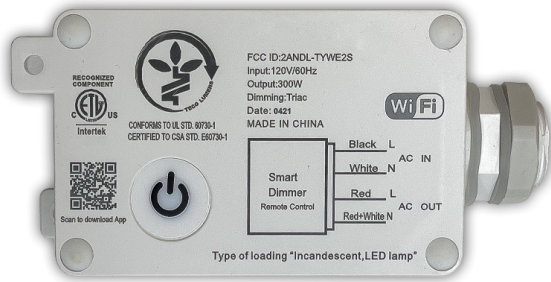

WEC SERIES OUTDOOR LIGHTING

WEC-MOD-010V-WIFI
SMART LIGHTING CONTROL MODULE 1000W 0-10V WIFI
IP65 - DIM/ON-OFF/SCHEDULE

Customer Name: _____

Project Name: _____

Note: _____ Type: _____

2 1/3" H x 1 2/5" D x 4 4/5" W

The smart lighting control module allows you to control the light easily via mobile applications (Westgate Smart Phone App) and innovative speakers from Amazon and Google as long as the Internet and Bluetooth are available. This device supports any 0-10V lighting fixture. IP65 weatherproof is suitable for outdoor use. Turn light on/off, Dim, or schedule dimming/on-off from anywhere. one unit can be wired to multiple fixtures for a maximum 1000W.

Features

- Compatible with Westgate Smart App, Amazon Alexa, Amazon Echo, Google Home. Connects via WIFI
- 1/2" NPT Threaded Connector
- 5-Year Warranty
- IP65, Suitable for Wet Location

Technical Specifications

Mechanical:

- 1/2" NPT Threaded Connector
- 5-year Warranty
- IP65, Suitable for Wet Location

Other Views:

Side View

Front View

Performance Table: WEC-MOD-010V-WIFI

MODEL NO.	Wattage	Voltage
WEC-MOD-010V-WIFI	1000W	120~277V