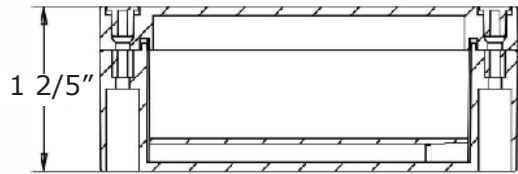

WEC SERIES OUTDOOR LIGHTING

WEC-MOD-010V-WIFI
SMART LIGHTING CONTROL MODULE 1000W 0-10V WIFI
IP65 - DIM/ON-OFF/SCHEDULE

Customer Name: _____

Project Name: _____

Note: _____ Type: _____

2 1/3" H x 1 2/5" D x 4 4/5" W