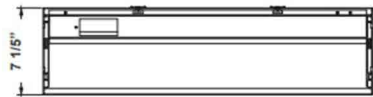

LED Louver Wall Lights

7 1/5" H x 2 2/5" D x 27 2/5" W

7 1/5" H x 2 2/5" D x 49" W

Wattage

25W-50W

Voltage Input

120-277V AC 50/60Hz

Efficacy