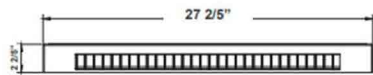

LED Louver Wall Lights

7 1/5" H x 2 2/5" D x 27 2/5" W

7 1/5" H x 2 2/5" D x 49" W

Wattage

25W-50W

Voltage Input

120-277V AC 50/60Hz

Efficacy