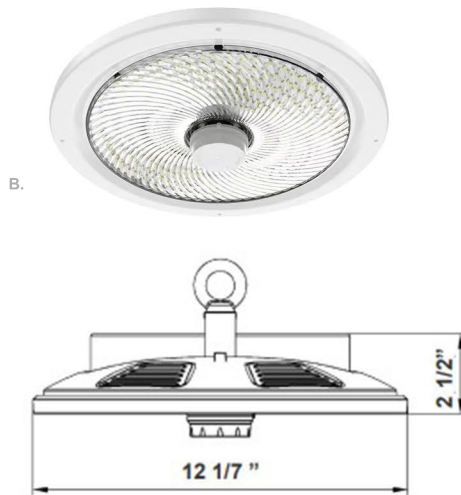

Adjustable UFO Highbay Lights

12 1/7" (W) X 2 1/2" (H)

12 1/7" (W) X 2 1/2" (H)

Wattage

80W / 110W / 150W / 165W / 190W / 220W

Voltage Input

120-277V 50/60Hz

Efficacy

140 LPW

Dimming

0~10V Dimmable

Finish

Aluminum Heat Sink, Outdoor Powder Coating
Black / White

Beam Angles

Color Temperatures

Features