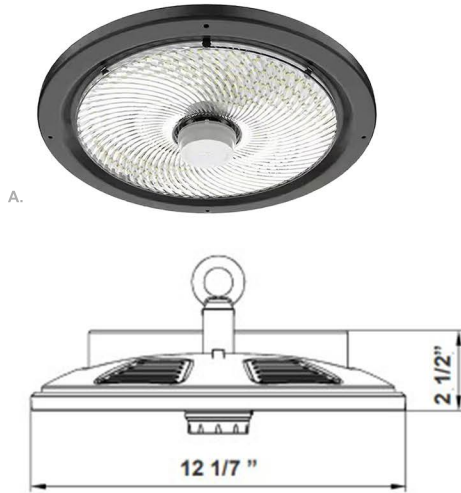

Adjustable UFO Highbay Lights

12 1/7" (W) X 2 1/2" (H)

12 1/7" (W) X 2 1/2" (H)

Wattage

80W / 110W / 150W / 165W / 190W / 220W

Voltage Input

120-277V 50/60Hz

Efficacy

140 LPW

Dimming

0~10V Dimmable

Finish

Aluminum Heat Sink, Outdoor Powder Coating
Black / White

Beam Angles

Color Temperatures

Features

Catalog No.	Fig.
UHXE-80-150W-MCTP4-SR	A.
UHXE-165-220W-MCTP4-SR	A.
UHXE-80-150W-MCTP4-SR-WH	B.
UHXE-165-220W-MCTP4-SR-WH	B.

Factory-Installed Options

Watts	EM Options	Description	Plug-In Cord	Description	Paint	Sensor	Description
ALL 120-277V	OPT-EM-UHX	ON TOP	OPT-HBC-125TL-BK	8FT,15A,125V,16/3TL,BLK	N/A	OPT-SEN-UHX	PROGRAMMABLE MICROWAVE (8-LEVEL)
			OPT-HBC-125TL-WH	8FT,15A,125V,16/3TL,WHT			
			OPT-HBC-277TL-BK	8FT,15A,277V,16/3TL,BLK			
			OPT-HBC-277TL-WH	8FT,15A,277V,16/3TL,WHT			
			OPT-HBC-125SB-BK	10FT,15A,125V,18/3STR,BLK			
			OPT-HBC-125SB-WH	10FT,15A,125V,18/3STR,WHT			