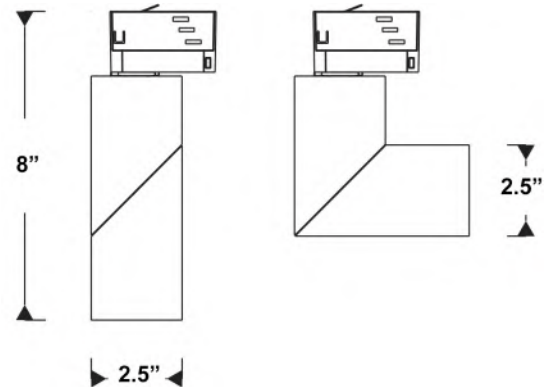

TR1

B43

TR1-R-10W-WH

TR1-S-10W-WH

TR1-R-10W-BK

TR1-S-10W-BK

TECHNICAL SPECIFICATIONS:

- :: Wattage: 10W
- :: Voltage: 100V~240V AC, 50/60Hz 0.08A
- :: LED: BRIDGELUX COB technology
- :: Minimum distance from illuminated object: 1 Ft.
- :: Fits Halo® and compatible tracks and accessories
- :: UL, DLC
- :: Life Span: 50,000 hours, 5-year warranty

Replacement reflector for different beam angles

LED TRACK LIGHTS

CATALOG NO.	WATTS	LUMENS	BEAM ANGLE	COLOR TEMP	FINISH	DIMENSIONS
TR1-R-10W-WH-30K	10W	657LM	25°	3000K	White	8" (L) x 2-1/2" (Dia)
TR1-R-10W-WH-40K	10W	691LM	25°	4000K	White	
TR1-R-10W-WH-50K	10W	702LM	25°	5000K	White	
TR1-R-10W-BK-30K	10W	657LM	25°	3000K	Black	
TR1-R-10W-BK-40K	10W	691LM	25°	4000K	Black	
TR1-S-10W-WH-30K	10W	681LM	25°	3000K	White	
TR1-S-10W-WH-40K	10W	706LM	25°	4000K	White	
TR1-S-10W-WH-50K	10W	732LM	25°	5000K	White	
TR1-S-10W-BK-30K	10W	681LM	25°	3000K	Black	
TR1-S-10W-BK-40K	10W	706LM	25°	4000K	Black	
TR1-REFL-13D		13° replacement reflector for TR1 series Track Lights				
TR1-REFL-38D		38° replacement reflector for TR1 series Track Lights				