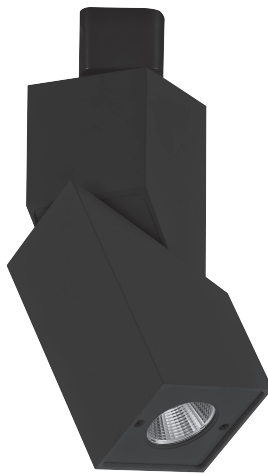

TR1

B43

TR1-R-10W-WH

TR1-S-10W-WH

TR1-R-10W-BK

TR1-S-10W-BK

TECHNICAL SPECIFICATIONS:

- :: Wattage: 10W
- :: Voltage: 100V~240V AC, 50/60Hz 0.08A
- :: LED: BRIDGELUX COB technology
- :: Minimum distance from illuminated object: 1 Ft.
- :: Fits Halo® and compatible tracks and accessories
- :: UL, DLC
- :: Life Span: 50,000 hours, 5-year warranty

Replacement reflector for different beam angles

LED TRACK LIGHTS

CATALOG NO.	WATTS	LUMENS	BEAM ANGLE	COLOR TEMP	FINISH	DIMENSIONS
TR1-R-10W-WH-30K	10W	657LM	25°	3000K	White	8" (L) x 2-1/2" (Dia)
TR1-R-10W-WH-40K	10W	691LM	25°	4000K	White	
TR1-R-10W-WH-50K	10W	702LM	25°	5000K	White	
TR1-R-10W-BK-30K	10W	657LM	25°	3000K	Black	
TR1-R-10W-BK-40K	10W	691LM	25°	4000K	Black	
TR1-S-10W-WH-30K	10W	681LM	25°	3000K	White	
TR1-S-10W-WH-40K	10W	706LM	25°	4000K	White	
TR1-S-10W-WH-50K	10W	732LM	25°	5000K	White	
TR1-S-10W-BK-30K	10W	681LM	25°	3000K	Black	
TR1-S-10W-BK-40K	10W	706LM	25°	4000K	Black	
TR1-REFL-13D		13° replacement reflector for TR1 series Track Lights				
TR1-REFL-38D		38° replacement reflector for TR1 series Track Lights				