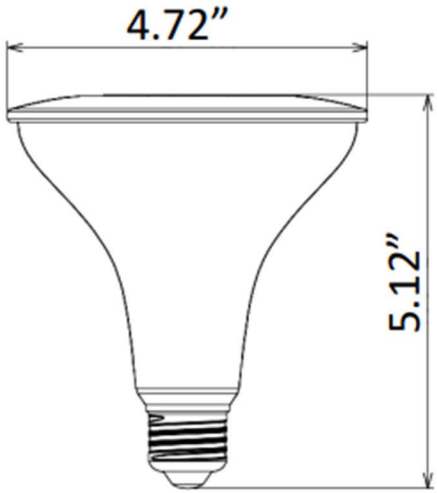

Westgate Smart App Compatible RGBW PAR38 Lamp

A.

4.56" (L) x 2.36" (W)

Wattage

9W

Voltage Input

120VAC

Efficacy

88 LM/W

Dimming

Dimmable Controlled by WG Smart App

Finish

E26 Base
White Finish

Color Temperatures

RGBW

Features

Catalog No.	Fig.
TC-A19-9W-RGBW-WIFI	A.

Westgate Smart App Compatible RGBW PAR38 Lamp

A.

5.12" (L) x 4.72" (W)

Wattage

13W

Voltage Input

120VAC