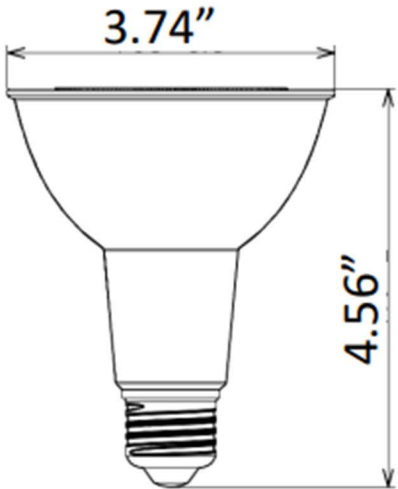

Features

Catalog No.	Fig.
TC-PAR20-5W-RGBW-WIFI	A.

Westgate Smart App Compatible RGBW PAR30 Lamp

A.

4.56" (L) x 3.74" (W)

Wattage

11W

Voltage Input