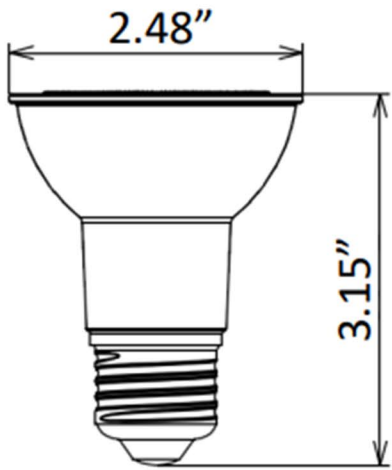

Westgate Smart App Compatible RGBW PAR38 Lamp

A.

4.56" (L) x 2.36" (W)

Wattage

9W

Voltage Input

120VAC

Efficacy

Catalog No.	Fig.
TC-A19-9W-RGBW-WIFI	A.

Westgate Smart App Compatible RGBW PAR38 Lamp

A.

5.12" (L) x 4.72" (W)

Wattage

13W

Voltage Input

120VAC

Features

Catalog No.	Fig.
TC-PAR38-13W-RGBW-WIFI	A.

Westgate Smart App Compatible RGBW PAR20 Lamp

3.15" (L) x 2.48" (W)

Wattage

5W

Voltage Input

120VAC