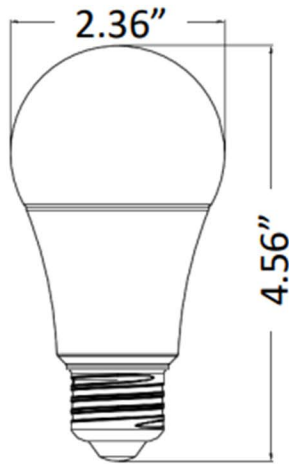

Westgate Smart App Compatible RGBW PAR38 Lamp

A.

4.56" (L) x 2.36" (W)

Wattage

9W

Voltage Input

120VAC

Efficacy