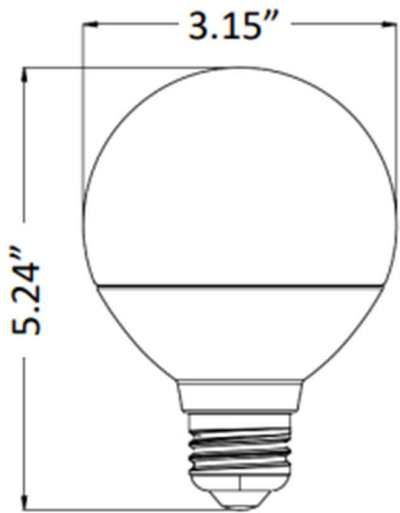

5.24" (L) x 3.15" (W)

Wattage

5W

Voltage Input

120VAC

Efficacy

90 LM/W

Dimming

Dimmable Controlled by WG Smart App

Finish

E26 Base
White Finish

Color Temperatures

RGBW

Features

Catalog No.	Fig.
TC-G25-5W-RGBW-WIFI	A.