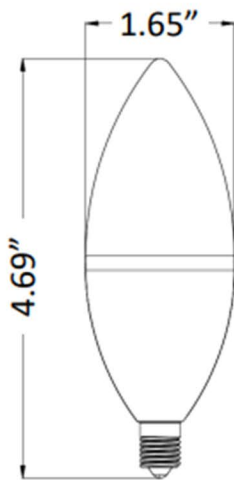

Features

Catalog No.	Fig.
TC-PAR20-5W-RGBW-WIFI	A.

Westgate Smart App Compatible RGBW PAR30 Lamp

A.

4.56" (L) x 3.74" (W)

Wattage

11W

Voltage Input

Features

Catalog No.	Fig.
TC-PAR30-11W-RGBW-WIFI	A.

Westgate Smart App Compatible RGBW Candelabra Lamp

4.69" (L) x 1.65" (W)

Wattage

4.5W

Voltage Input

120VAC